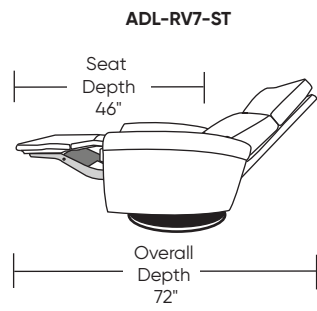

Standard Features:

- Premium high-density, high-resiliency foam seat cushion
- Single-needle top-stitch
- Semi-attached back cushion
- Tight seat cushion
- Articulating headrest
- Stainless steel footrest extension hides all mechanical linkages
- Quick-ship delivery
- Limited lifetime warranty on frame
- Ten-year warranty on mechanism

Options:

- Wood disc base available in Dune, Ebony, Mink, or Oiled Ash finish
- Wood disc base available in Natural Walnut
- Metal disc base available in Brushed Stainless Steel
- Metal four star base available in Antique Brass, Burnished Bronze or Polished Nickel
- Fixed wood legs available in Natural Walnut
- Fixed wood legs available in Dune, Ebony, Mink, or Oiled Ash finish
- Four star base combining a metal foundation with sleek Natural Walnut accents
- Extra firm seating option (Seat cushion, back cushion, and headrest)
- Stainless Steel lever available on manual recliner
- Headrest cover available
- Order HRC-RV5-PW or HRC-RV7-PW

Additional Power Options:

- Motorized recliner with an in-arm control panel that is easy to use and includes a USB-C charging port
- Motor and electronics have a three-year warranty
- Lithium-ion battery pack available
- Battery pack has a one-year warranty

Please use actual leather, fabric, Crypton®, Sunbrella® and Ultrasuede® swatches when specifying furniture as the colors shown may vary due to the printing process.

Wall clearance is 12-17"

Microfiber fabrics such as SUEDELIFE and VEELIFE not suggested for this style

U.S. Patent # 8882190 & 9504328
China Patent #201280015832, 201510836445, & 201510836650
Additional patents pending
All dimensions are approximate and subject to change