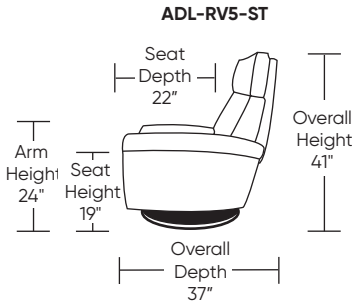

Standard Features:

- Premium high-density, high-resiliency foam seat cushion
- Single-needle top-stitch
- Semi-attached back cushion
- Tight seat cushion
- Articulating headrest
- Stainless steel footrest extension hides all mechanical linkages
- Quick-ship delivery
- Limited lifetime warranty on frame
- Ten-year warranty on mechanism

Options:

- Wood disc base available in Dune, Ebony, Mink, or Oiled Ash finish
- Wood disc base available in Natural Walnut
- Metal disc base available in Brushed Stainless Steel
- Metal four star base available in Antique Brass, Burnished Bronze or Polished Nickel
- Fixed wood legs available in Natural Walnut
- Fixed wood legs available in Dune, Ebony, Mink, or Oiled Ash finish
- Four star base combining a metal foundation with sleek Natural Walnut accents
- Extra firm seating option (Seat cushion, back cushion, and headrest)
- Stainless Steel lever available on manual recliner
- Headrest cover available
- Order HRC-RV5-PW or HRC-RV7-PW

Additional Power Options:

- Motorized recliner with an in-arm control panel that is easy to use and includes a USB-C charging port
- Motor and electronics have a three-year warranty
- Lithium-ion battery pack available
- Battery pack has a one-year warranty

Please use actual leather, fabric, Crypton®, Sunbrella® and Ultrasuede® swatches when specifying furniture as the colors shown may vary due to the printing process.

Wall clearance is 12-17"

Microfiber fabrics such as SUEDELIFE and VEELIFE not suggested for this style

U.S. Patent # 8882190 & 9504328
China Patent #201280015832, 201510836445, & 201510836650
Additional patents pending
All dimensions are approximate and subject to change