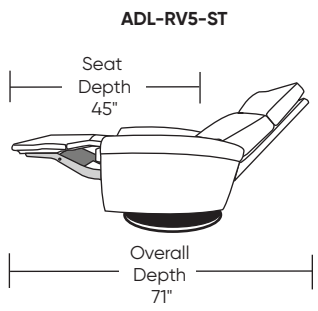

Standard Features:

- Premium high-density, high-resiliency foam seat cushion
- Single-needle top-stitch
- Semi-attached back cushion
- Tight seat cushion
- Articulating headrest
- Stainless steel footrest extension hides all mechanical linkages
- Quick-ship delivery
- Limited lifetime warranty on frame
- Ten-year warranty on mechanism

Options:

- Wood disc base available in Dune, Ebony, Mink, or Oiled Ash finish
- Wood disc base available in Natural Walnut
- Metal disc base available in Brushed Stainless Steel
- Metal four star base available in Antique Brass, Burnished Bronze or Polished Nickel
- Fixed wood legs available in Natural Walnut
- Fixed wood legs available in Dune, Ebony, Mink, or Oiled Ash finish
- Four star base combining a metal foundation with sleek Natural Walnut accents
- Extra firm seating option (Seat cushion, back cushion, and headrest)
- Stainless Steel lever available on manual recliner
- Headrest cover available
- Order HRC-RV5-PW or HRC-RV7-PW

Additional Power Options:

- Motorized recliner with an in-arm control panel that is easy to use and includes a USB-C charging port
- Motor and electronics have a three-year warranty
- Lithium-ion battery pack available
- Battery pack has a one-year warranty

Please use actual leather, fabric, Crypton®, Sunbrella® and Ultrasuede® swatches when specifying furniture as the colors shown may vary due to the printing process.

Wall clearance is 12-17"

Microfiber fabrics such as SUEDELIFE and VEELIFE not suggested for this style

U.S. Patent # 8882190 & 9504328
China Patent #201280015832, 201510836445, & 201510836650
Additional patents pending
All dimensions are approximate and subject to change