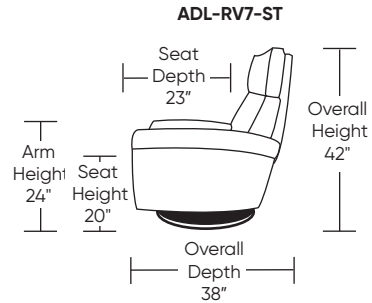

Standard Features:

- Premium high-density, high-resiliency foam seat cushion
- Single-needle top-stitch
- Semi-attached back cushion
- Tight seat cushion
- Articulating headrest
- Stainless steel footrest extension hides all mechanical linkages
- Quick-ship delivery
- Limited lifetime warranty on frame
- Ten-year warranty on mechanism

Options:

- Wood disc base available in Dune, Ebony, Mink, or Oiled Ash finish
- Wood disc base available in Natural Walnut
- Metal disc base available in Brushed Stainless Steel
- Metal four star base available in Antique Brass, Burnished Bronze or Polished Nickel
- Fixed wood legs available in Natural Walnut
- Fixed wood legs available in Dune, Ebony, Mink, or Oiled Ash finish
- Four star base combining a metal foundation with sleek Natural Walnut accents
- Extra firm seating option (Seat cushion, back cushion, and headrest)
- Stainless Steel lever available on manual recliner
- Headrest cover available
- Order HRC-RV5-PW or HRC-RV7-PW

Additional Power Options:

- Motorized recliner with an in-arm control panel that is easy to use and includes a USB-C charging port
- Motor and electronics have a three-year warranty
- Lithium-ion battery pack available
- Battery pack has a one-year warranty

Please use actual leather, fabric, Crypton®, Sunbrella® and Ultrasuede® swatches when specifying furniture as the colors shown may vary due to the printing process.

Wall clearance is 12-17"

Microfiber fabrics such as SUEDELIFE and VEELIFE not suggested for this style

U.S. Patent # 8882190 & 9504328
China Patent #201280015832, 201510836445, & 201510836650
Additional patents pending
All dimensions are approximate and subject to change