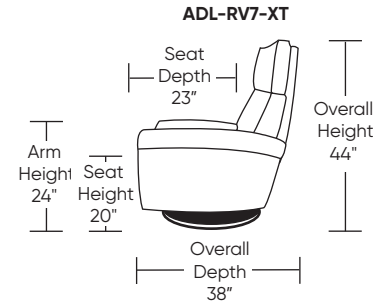

Standard Features:

- Premium high-density, high-resiliency foam seat cushion
- Single-needle top-stitch
- Semi-attached back cushion
- Tight seat cushion
- Articulating headrest
- Stainless steel footrest extension hides all mechanical linkages
- Quick-ship delivery
- Limited lifetime warranty on frame
- Ten-year warranty on mechanism

Options:

- Wood disc base available in Dune, Ebony, Mink, or Oiled Ash finish
- Wood disc base available in Natural Walnut
- Metal disc base available in Brushed Stainless Steel
- Metal four star base available in Antique Brass, Burnished Bronze or Polished Nickel
- Fixed wood legs available in Natural Walnut
- Fixed wood legs available in Dune, Ebony, Mink, or Oiled Ash finish
- Four star base combining a metal foundation with sleek Natural Walnut accents
- Extra firm seating option (Seat cushion, back cushion, and headrest)
- Stainless Steel lever available on manual recliner
- Headrest cover available
- Order HRC-RV5-PW or HRC-RV7-PW

Additional Power Options:

- Motorized recliner with an in-arm control panel that is easy to use and includes a USB-C charging port
- Motor and electronics have a three-year warranty
- Lithium-ion battery pack available
- Battery pack has a one-year warranty

Please use actual leather, fabric, Crypton®, Sunbrella® and Ultrasuede® swatches when specifying furniture as the colors shown may vary due to the printing process.

Wall clearance is 12-17"

Microfiber fabrics such as SUEDELIFE and VEELIFE not suggested for this style

U.S. Patent # 8882190 & 9504328
China Patent #201280015832, 201510836445, & 201510836650
Additional patents pending
All dimensions are approximate and subject to change