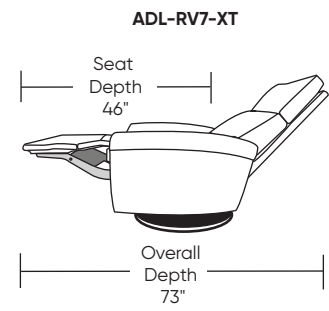

Standard Features:

- Premium high-density, high-resiliency foam seat cushion
- Single-needle top-stitch
- Semi-attached back cushion
- Tight seat cushion
- Articulating headrest
- Stainless steel footrest extension hides all mechanical linkages
- Quick-ship delivery
- Limited lifetime warranty on frame
- Ten-year warranty on mechanism

Options:

- Wood disc base available in Dune, Ebony, Mink, or Oiled Ash finish
- Wood disc base available in Natural Walnut
- Metal disc base available in Brushed Stainless Steel
- Metal four star base available in Antique Brass, Burnished Bronze or Polished Nickel
- Fixed wood legs available in Natural Walnut
- Fixed wood legs available in Dune, Ebony, Mink, or Oiled Ash finish
- Four star base combining a metal foundation with sleek Natural Walnut accents
- Extra firm seating option (Seat cushion, back cushion, and headrest)
- Stainless Steel lever available on manual recliner
- Headrest cover available
- Order HRC-RV5-PW or HRC-RV7-PW

Additional Power Options:

- Motorized recliner with an in-arm control panel that is easy to use and includes a USB-C charging port
- Motor and electronics have a three-year warranty
- Lithium-ion battery pack available
- Battery pack has a one-year warranty

Please use actual leather, fabric, Crypton®, Sunbrella® and Ultrasuede® swatches when specifying furniture as the colors shown may vary due to the printing process.

Wall clearance is 12-17"

Microfiber fabrics such as SUEDELIFE and VEELIFE not suggested for this style

U.S. Patent # 8882190 & 9504328
China Patent #201280015832, 201510836445, & 201510836650
Additional patents pending
All dimensions are approximate and subject to change