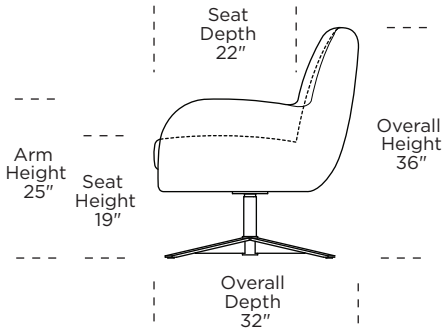

**Standard Features:**

- Premium high-density, high-resiliency foam seat cushion
- Tight back and loose seat cushion
- Double-needle top-stitch
- Limited lifetime warranty on frame
- Quick-ship delivery

Scale: 1/4 inch = 1 foot  
All dimensions are approximate and subject to change.  
Specify components from the sitting position.