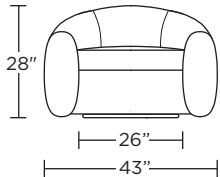

**Options:**

- Hidden feet on stationary chair

**Leg height is 1"**

*Please use actual leather, fabric, Crypton®, Sunbrella® and Ultrasuede® swatches when specifying furniture as the colors shown may vary due to the printing process.*

**ARD-CHR-ST (stationary)  
ARD-CHS-ST (swivel)**

**ARD-CHR-ST (stationary)  
ARD-CHS-ST (swivel)**

Scale: 1/4 inch = 1 foot  
All dimensions are approximate and subject to change.  
Specify components from the sitting position.