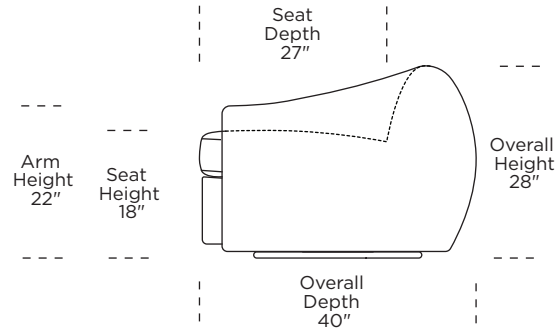

**Options:**

- Hidden feet on stationary chair

**Leg height is 1"**

*Please use actual leather, fabric, Crypton®, Sunbrella® and Ultrasuede® swatches when specifying furniture as the colors shown may vary due to the printing process.*

**ARD-CHR-ST (stationary)  
ARD-CHS-ST (swivel)**

**ARD-CHR-ST (stationary)  
ARD-CHS-ST (swivel)**

Scale: 1/4 inch = 1 foot  
All dimensions are approximate and subject to change.  
Specify components from the sitting position.