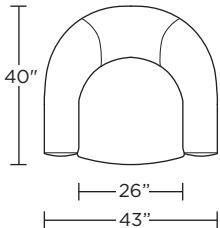

**Options:**

- Hidden feet on stationary chair

**Leg height is 1"**

*Please use actual leather, fabric, Crypton®, Sunbrella® and Ultrasuede® swatches when specifying furniture as the colors shown may vary due to the printing process.*

**ARD-CHR-ST (stationary)  
ARD-CHS-ST (swivel)**

**ARD-CHR-ST (stationary)  
ARD-CHS-ST (swivel)**

Scale: 1/4 inch = 1 foot  
All dimensions are approximate and subject to change.  
Specify components from the sitting position.