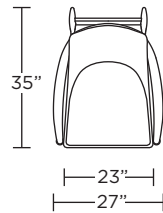

ARO-CHR-ST

ARO-CHR-ST

Scale : 1/4 inch = 1 foot
All dimensions are approximate and subject to change.
Specify all components from the sitting position.

V05.01.24