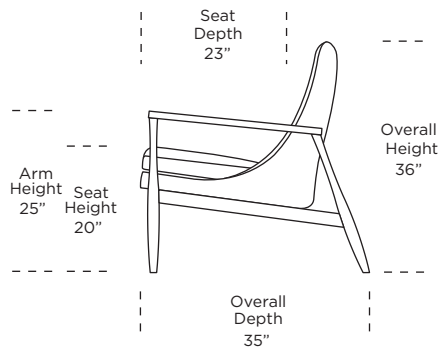

ARO-CHR-ST

ARO-CHR-ST

Scale : 1/4 inch = 1 foot
All dimensions are approximate and subject to change.
Specify all components from the sitting position.

V05.01.24