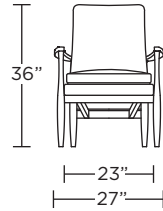

ARO-CHR-ST

ARO-CHR-ST

Scale : 1/4 inch = 1 foot
All dimensions are approximate and subject to change.
Specify all components from the sitting position.

V05.01.24