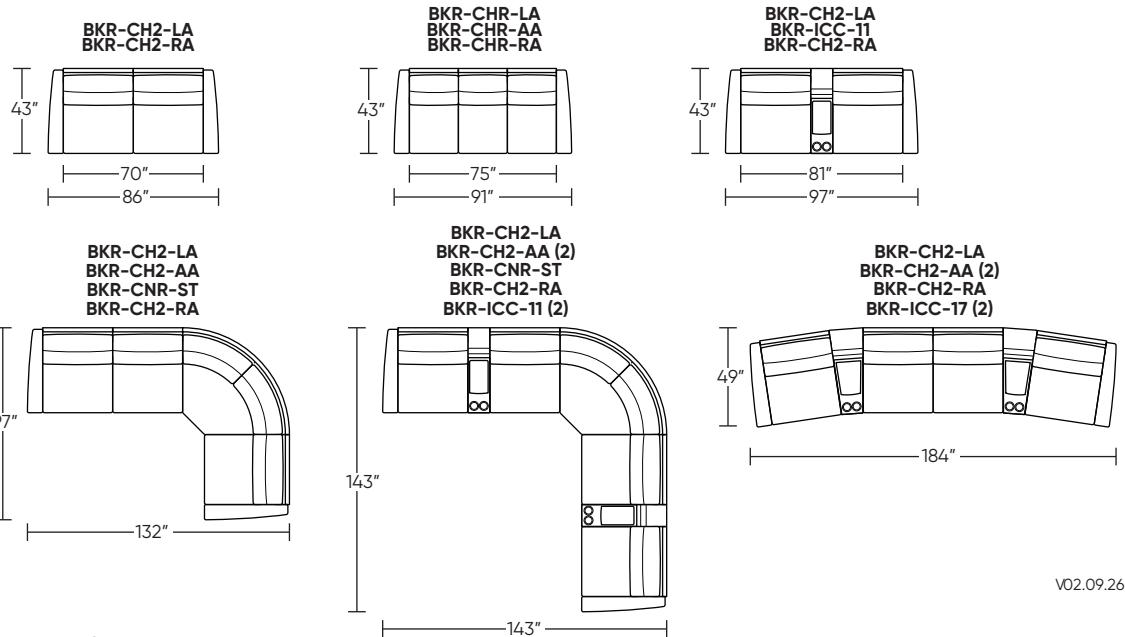

Suggested Configurations

Note: Dotted line indicates seam on leather, Ultrasuede® and up the roll fabrics. Seams are eliminated with railroaded fabrics.

Safe low voltage electrical components are UL listed.

Scale : 1/8 inch = 1 foot
All dimensions are approximate and subject to change.
Specify all components from the sitting position.