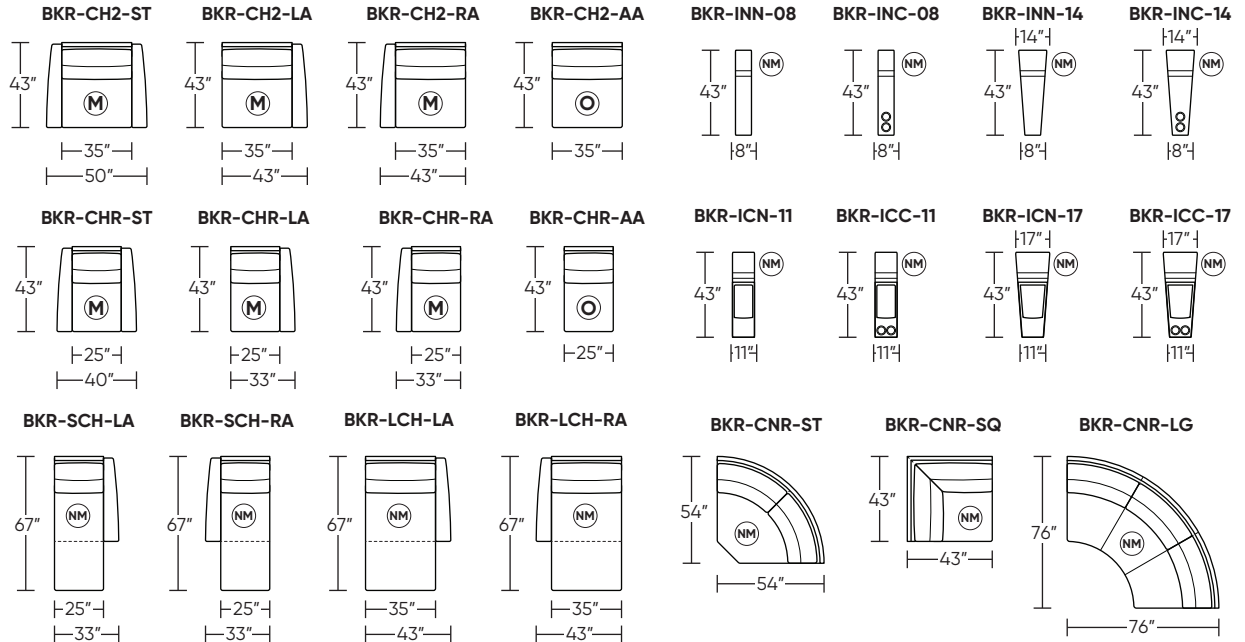

NOTE: Please be advised that microfiber fabrics like SUEDELIFE and VEELIFE, and velvet fabrics such as JENSON, REED, and SURI, are not recommended for this style. For a comprehensive list of covers that are NOT suggested, please contact American Leather Support Services. This information can also be found on the fabric landing pages of our website or by scanning the swatch QR code.

Additionally, Axel leather is not recommended for use with the Blanket decorative stitch detail.