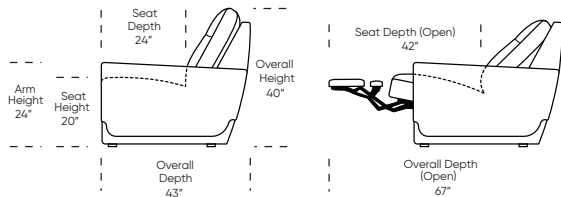

NOTE: Please be advised that microfiber fabrics like SUEDELIFE and VEELIFE, and velvet fabrics such as JENSON, REED, and SURI, are not recommended for this style. For a comprehensive list of covers that are NOT suggested, please contact American Leather Support Services. This information can also be found on the fabric landing pages of our website or by scanning the swatch QR code.

Additionally, Axel leather is not recommended for use with the Blanket decorative stitch detail.