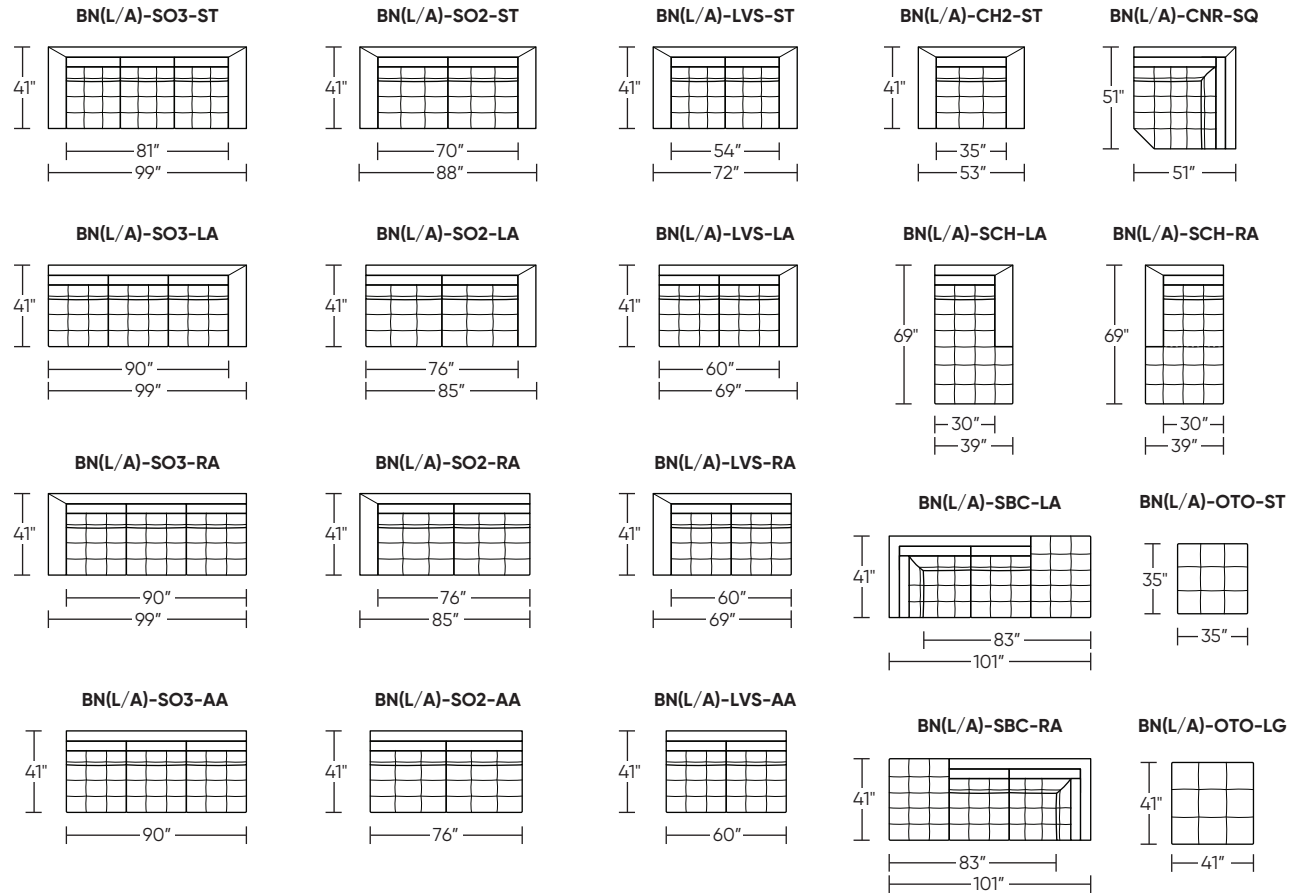

Standard Features:

- Advanced unidirectional suspension system
- Premium high-density, high-resiliency foam seat cushions
- Loose back and seat cushions
- Limited lifetime warranty on frame and suspension
- Quick-ship delivery
- Double-needle quilting combined with single-needle top-stitch with thick thread

Options:

- Contrasting stitch detail available in Bermuda Green, Beige, Black, Brown, Charcoal, Cream, Espresso, Gold Brown, Grey, Lemon, Midnight Blue, and Scarlet thread color
- High leg Barcelona available with aluminum legs in Gloss Black, Gloss Bronze or Polished Nickel finish
- Low leg Barcelona available with plinth base in Gloss Black, Gloss Bronze or Polished Nickel finish

Please use actual leather, fabric, Crypton®, Sunbrella® and Ultrasuede® swatches when specifying furniture as the colors shown may vary due to the printing process.

BARCELONA