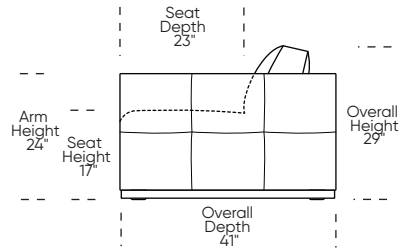

**Barcelona High Leg (BNA):**

**BNL = LOW LEG**  
**BNA = HIGH LEG**

Scale: 1/8 inch = 1 foot  
All dimensions are approximate and subject to change.  
Specify components from the sitting position.