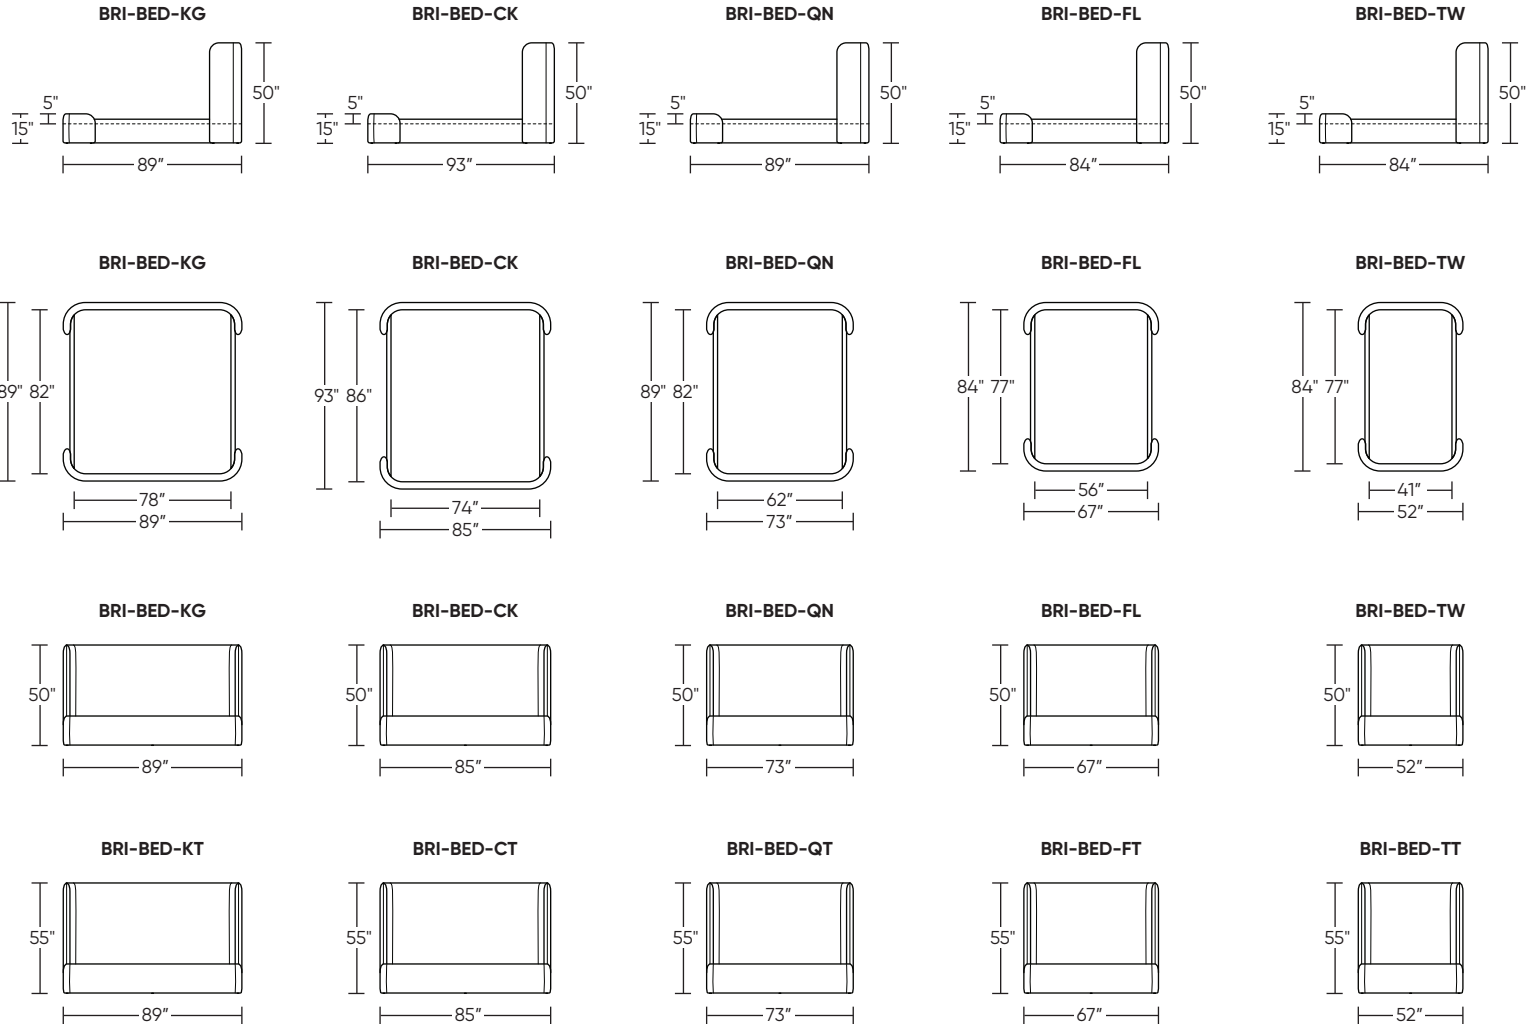

AMERICAN LEATHER® BEDS & HEADBOARDS COLLECTION

BRINLEY

Standard Features:

- Double-needle top-stitch with thick thread
- Limited lifetime warranty on frame
- Quick-ship delivery

Options:

- Tall headboard
- Contrasting stitch detail available in Bermuda Green, Beige, Black, Brown, Charcoal, Cream, Espresso, Gold Brown, Grey, Lemon, Midnight Blue, and Scarlet thread color

Leg height is 1/4"

Please use actual leather, fabric, Crypton®, Sunbrella® and Ultrasuede® swatches when specifying furniture as the colors shown may vary due to the printing process.

Scale: 1/8 inch = 1 foot
All dimensions are approximate and subject to change.
Specify components from the sitting position.