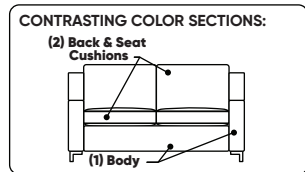

**BRYSON**

**Standard Comfort Sleeper®**

**Features:**

- Featuring the patented Tiffany 24/7™ platform sleep system
- Room to stretch out with true 80 inches of bedroom-length sleeping surface
- Ultimate comfort on four inches of plush, high-density foam mattress
- Under-sofa dust covers keeps dust and dirt from ever touching the mattress
- Zero wall clearance
- Quick-ship delivery
- Double-needle top-stitch
- High-density, high-resiliency foam seat cushions
- Loose back and seat cushions
- Limited lifetime warranty on frame
- 10-year mechanism warranty
- Brushed stainless steel legs

**Leg height is 4"**

Please use actual leather, fabric, Crypton®, Sunbrella® and Ultrasuede® swatches when specifying furniture as the colors shown may vary due to the printing process.

**Note:** Seat depth includes cushion overhang which may be up to 1"

\* Picture shows left arm seated. Please specify left or right arm seated when ordering.

All orders are in seated position.

† Dotted lines for Queen Plus and King sizes indicates the number of seats.

All dimensions are approximate and subject to change.