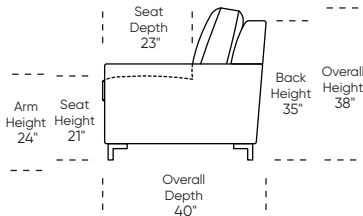

**BRYSON**

**Standard Comfort Sleeper®**

**Features:**

- Featuring the patented Tiffany 24/7™ platform sleep system
- Room to stretch out with true 80 inches of bedroom-length sleeping surface
- Ultimate comfort on four inches of plush, high-density foam mattress
- Under-sofa dust covers keeps dust and dirt from ever touching the mattress
- Zero wall clearance
- Quick-ship delivery
- Double-needle top-stitch
- High-density, high-resiliency foam seat cushions
- Loose back and seat cushions
- Limited lifetime warranty on frame
- 10-year mechanism warranty
- Brushed stainless steel legs

**Leg height is 4"**

Please use actual leather, fabric, Crypton®, Sunbrella® and Ultrasuede® swatches when specifying furniture as the colors shown may vary due to the printing process.

**Note:** Seat depth includes cushion overhang which may be up to 1"

\* Picture shows left arm seated. Please specify left or right arm seated when ordering.

All orders are in seated position.

† Dotted lines for Queen Plus and King sizes indicates the number of seats.

All dimensions are approximate and subject to change.