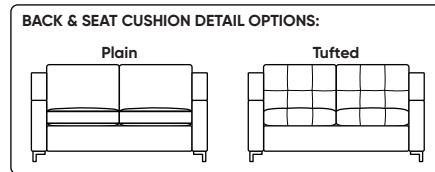

**BRYSON**

**Standard Comfort Sleeper®**

**Features:**

- Featuring the patented Tiffany 24/7™ platform sleep system
- Room to stretch out with true 80 inches of bedroom-length sleeping surface
- Ultimate comfort on four inches of plush, high-density foam mattress
- Under-sofa dust covers keeps dust and dirt from ever touching the mattress
- Zero wall clearance
- Quick-ship delivery
- Double-needle top-stitch
- High-density, high-resiliency foam seat cushions
- Loose back and seat cushions
- Limited lifetime warranty on frame
- 10-year mechanism warranty
- Brushed stainless steel legs

**Mattress Options:**

- HiPerform with Crypton® ticking
- Cooling Gel
- Tempur-Pedic®

**Options:**

- High-density, high-resiliency foam seat cushions encased in down and down back cushions available
- High-density, high-resiliency foam seat cushions encased in Trillium and Trillium back cushions available
- Bench seat cushion
- Tufted back and seat cushion decorative detail
- Wood legs available in Dune, Ebony, Mink, or Oiled Ash finish
- Contrasting cover available (two tone):
  - Color 1 - Body
  - Color 2 - Back/seat cushions

**Leg height is 4"**

Please use actual leather, fabric, Crypton®, Sunbrella® and Ultrasuede® swatches when specifying furniture as the colors shown may vary due to the printing process.

**Note:** Seat depth includes cushion overhang which may be up to 1"

\* Picture shows left arm seated. Please specify left or right arm seated when ordering.

All orders are in seated position.

† Dotted lines for Queen Plus and King sizes indicates the number of seats.

All dimensions are approximate and subject to change.