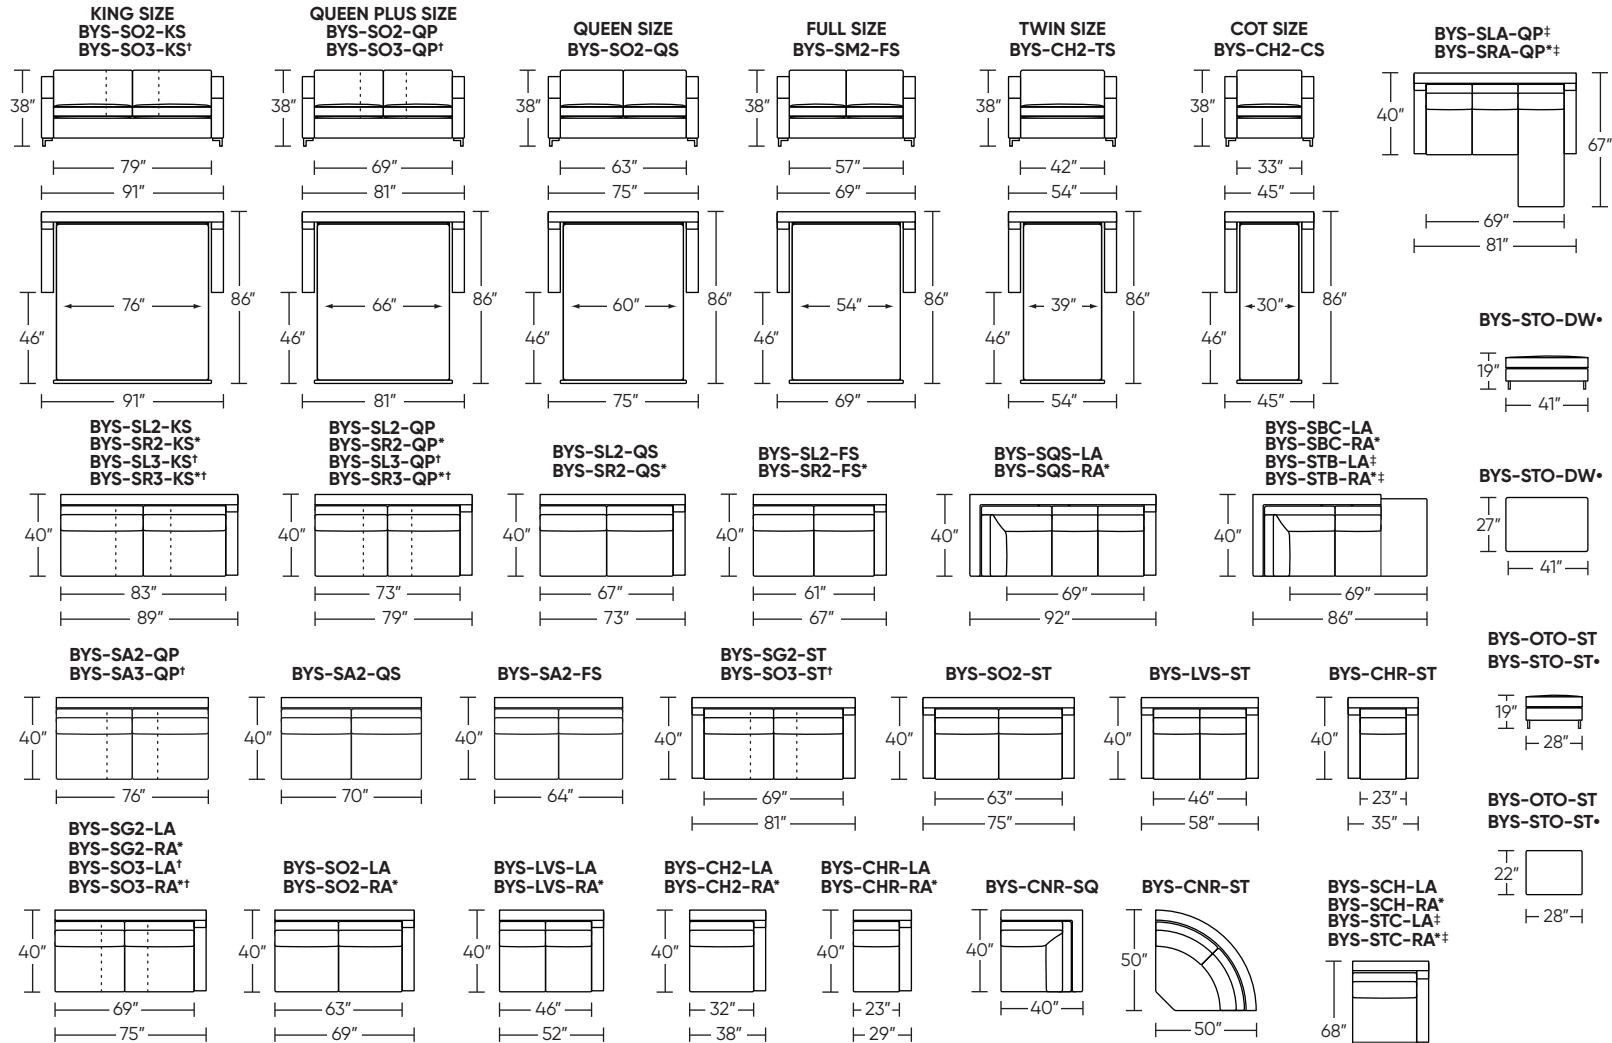

**BRYSON**

**Standard Comfort Sleeper®**

**Features:**

- Featuring the patented Tiffany 24/7™ platform sleep system
- Room to stretch out with true 80 inches of bedroom-length sleeping surface
- Ultimate comfort on four inches of plush, high-density foam mattress
- Under-sofa dust covers keeps dust and dirt from ever touching the mattress
- Zero wall clearance
- Quick-ship delivery
- Double-needle top-stitch
- High-density, high-resiliency foam seat cushions
- Loose back and seat cushions
- Limited lifetime warranty on frame
- 10-year mechanism warranty
- Brushed stainless steel legs

**Leg height is 4"**

Please use actual leather, fabric, Crypton®, Sunbrella® and Ultrasuede® swatches when specifying furniture as the colors shown may vary due to the printing process.

**Note:** Seat depth includes cushion overhang which may be up to 1"

\* Picture shows left arm seated. Please specify left or right arm seated when ordering.

All orders are in seated position.

† Dotted lines for Queen Plus and King sizes indicates the number of seats.

All dimensions are approximate and subject to change.