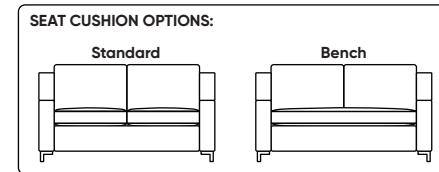

**BRYSON**

**Standard Comfort Sleeper®**

**Features:**

- Featuring the patented Tiffany 24/7™ platform sleep system
- Room to stretch out with true 80 inches of bedroom-length sleeping surface
- Ultimate comfort on four inches of plush, high-density foam mattress
- Under-sofa dust covers keeps dust and dirt from ever touching the mattress
- Zero wall clearance
- Quick-ship delivery
- Double-needle top-stitch
- High-density, high-resiliency foam seat cushions
- Loose back and seat cushions
- Limited lifetime warranty on frame
- 10-year mechanism warranty
- Brushed stainless steel legs

**Leg height is 4"**

Please use actual leather, fabric, Crypton®, Sunbrella® and Ultrasuede® swatches when specifying furniture as the colors shown may vary due to the printing process.

**Note:** Seat depth includes cushion overhang which may be up to 1"

\* Picture shows left arm seated. Please specify left or right arm seated when ordering.

All orders are in seated position.

† Dotted lines for Queen Plus and King sizes indicates the number of seats.

All dimensions are approximate and subject to change.