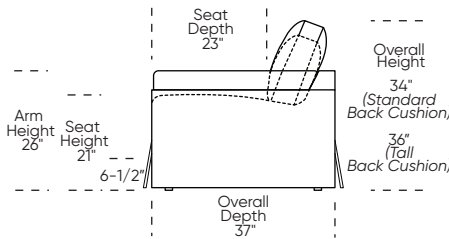

Please use actual leather, fabric, Crypton®, Sunbrella® and Ultrasuede® swatches when specifying furniture as the colors shown may vary due to the printing process.

Scale: 1/8 inch = 1 foot  
All dimensions are approximate and subject to change.  
Specify components from the sitting position.

**UPHOLSTERED (NO SKIRT):**

**UPHOLSTERED (NO SKIRT):**

**Standard Seat Height  
High Leg**

**Higher Seat Height  
High Leg**

**Standard Seat Height  
Low Leg (Hidden Leg is used)**

**Higher Seat Height  
Low Leg (Hidden Leg is used)**

**SKIRTED:**

**SKIRTED:**

**Standard Seat Height  
High Leg**

**Higher Seat Height  
High Leg**

**Standard Seat Height  
Low Leg (Hidden Leg is used)**

**Higher Seat Height  
Low Leg (Hidden Leg is used)**