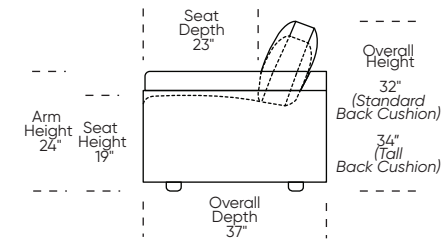

Please use actual leather, fabric, Crypton®, Sunbrella® and Ultrasuede® swatches when specifying furniture as the colors shown may vary due to the printing process.

Scale: 1/8 inch = 1 foot  
All dimensions are approximate and subject to change.  
Specify components from the sitting position.

**UPHOLSTERED (NO SKIRT):**

**UPHOLSTERED (NO SKIRT):**

**Standard Seat Height  
High Leg**

**Higher Seat Height  
High Leg**

**Standard Seat Height  
Low Leg (Hidden Leg is used)**

**Higher Seat Height  
Low Leg (Hidden Leg is used)**

**SKIRTED:**

**SKIRTED:**

**Standard Seat Height  
High Leg**

**Higher Seat Height  
High Leg**

**Standard Seat Height  
Low Leg (Hidden Leg is used)**

**Higher Seat Height  
Low Leg (Hidden Leg is used)**