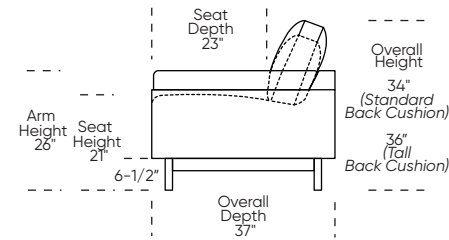

Please use actual leather, fabric, Crypton®, Sunbrella® and Ultrasuede® swatches when specifying furniture as the colors shown may vary due to the printing process.

Scale: 1/8 inch = 1 foot  
All dimensions are approximate and subject to change.  
Specify components from the sitting position.

**UPHOLSTERED (NO SKIRT):**

**UPHOLSTERED (NO SKIRT):**

**Standard Seat Height  
High Leg**

**Higher Seat Height  
High Leg**

**Standard Seat Height  
Low Leg (Hidden Leg is used)**

**Higher Seat Height  
Low Leg (Hidden Leg is used)**

**SKIRTED:**

**SKIRTED:**

**Standard Seat Height  
High Leg**

**Higher Seat Height  
High Leg**

**Standard Seat Height  
Low Leg (Hidden Leg is used)**

**Higher Seat Height  
Low Leg (Hidden Leg is used)**