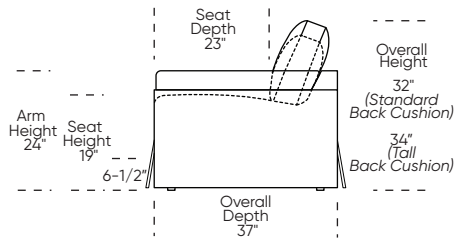

Please use actual leather, fabric, Crypton®, Sunbrella® and Ultrasuede® swatches when specifying furniture as the colors shown may vary due to the printing process.

Scale: 1/8 inch = 1 foot  
All dimensions are approximate and subject to change.  
Specify components from the sitting position.

**UPHOLSTERED (NO SKIRT):**

**UPHOLSTERED (NO SKIRT):**

**Standard Seat Height  
High Leg**

**Higher Seat Height  
High Leg**

**Standard Seat Height  
Low Leg (Hidden Leg is used)**

**Higher Seat Height  
Low Leg (Hidden Leg is used)**

**SKIRTED:**

**SKIRTED:**

**Standard Seat Height  
High Leg**

**Higher Seat Height  
High Leg**

**Standard Seat Height  
Low Leg (Hidden Leg is used)**

**Higher Seat Height  
Low Leg (Hidden Leg is used)**