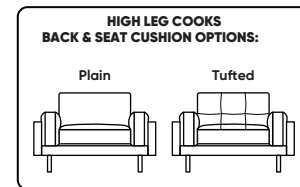

**Options:**

**Back & Seat Cushions:**

- Foam
  - Knife-Edge
  - Tufted
  - Plain
- Down (Upcharge)
  - Knife-Edge
  - Tufted
  - Plain
- Trillium (Upcharge)
  - Knife-Edge
  - Tufted
  - Plain

**Back Cushions:**

- Standard
- Tall (+2")

**High Leg Cooks available with:**

- Wood Leg
  - Dune
  - Ebony
  - Mink
  - Oiled Ash
- Metal Leg
  - Brushed Stainless

**Standard Features:**

- Advanced unidirectional suspension system
- Foam: Premium high-density, high-resiliency foam seat cushions with fiber filled back cushions
- Loose arm, back, and seat cushions
- Single-needle top-stitch
- Limited lifetime warranty on frame and suspension
- Quick-ship delivery

**Construction Notes:**

- Plain or Tufted (tufted detail not available with knife-edge back cushion option)
- Loose knife-edge back cushions
- Down: Premium high-density, high-resiliency foam seat cushions with memory foam inserts encased in down with down-blend filled back cushions
- Trillium: Premium high-density, high-resiliency foam seat cushions with memory foam inserts encased in Trillium with Trillium filled back cushions

**Note:** Dotted line indicates seam on leather, Ultrasuede® and up the roll fabrics. Seams are eliminated with railroaded fabrics, except on chaise (SCH, LCH) to maintain consistent nap direction across the entire sectional.