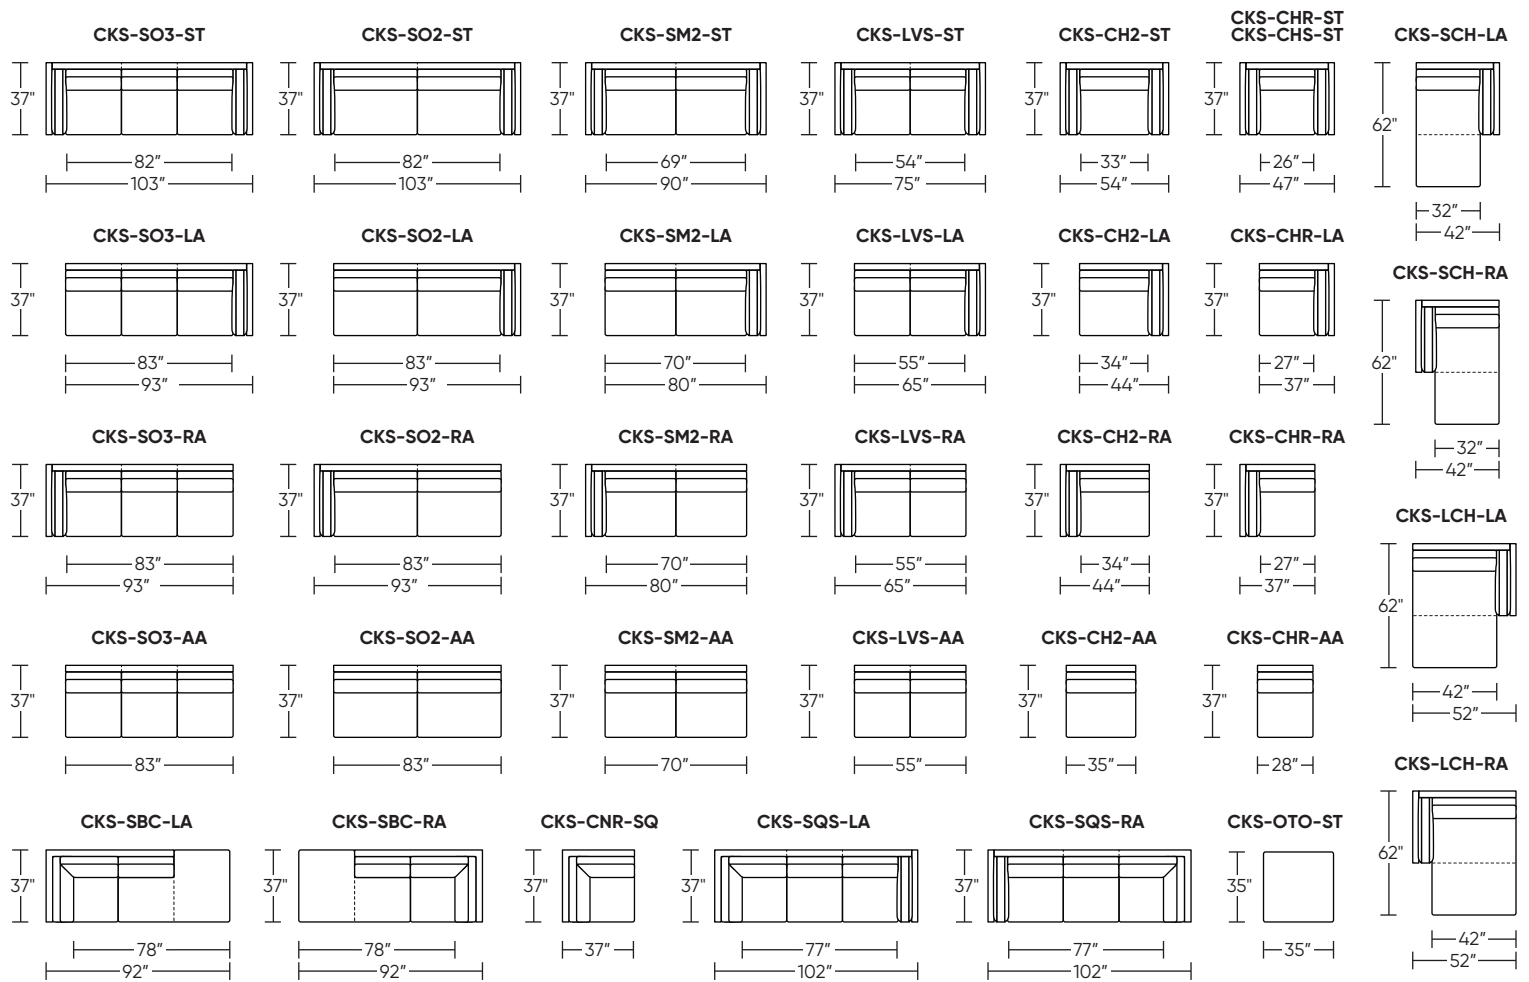

**Note:** Dotted line indicates seam on leather, Ultrasuede® and up the roll fabrics. Seams are eliminated with railroaded fabrics, except on chaise (SCH, LCH) to maintain consistent nap direction across the entire sectional.