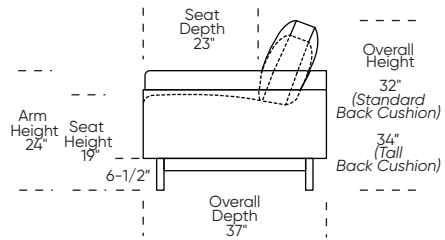

UPHOLSTERED (NO SKIRT):

UPHOLSTERED (NO SKIRT):

**Standard Seat Height
High Leg**