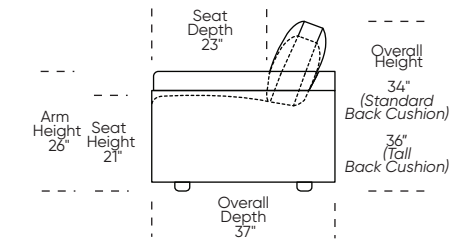

Please use actual leather, fabric, Crypton®, Sunbrella® and Ultrasuede® swatches when specifying furniture as the colors shown may vary due to the printing process.

Scale: 1/8 inch = 1 foot  
All dimensions are approximate and subject to change.  
Specify components from the sitting position.

**UPHOLSTERED (NO SKIRT):**

**UPHOLSTERED (NO SKIRT):**

**Standard Seat Height  
High Leg**

**Higher Seat Height  
High Leg**

**Standard Seat Height  
Low Leg (Hidden Leg is used)**

**Higher Seat Height  
Low Leg (Hidden Leg is used)**

**SKIRTED:**

**SKIRTED:**

**Standard Seat Height  
High Leg**

**Higher Seat Height  
High Leg**

**Standard Seat Height  
Low Leg (Hidden Leg is used)**

**Higher Seat Height  
Low Leg (Hidden Leg is used)**