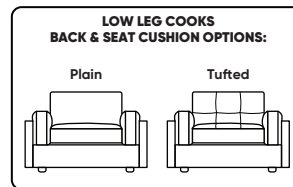

**Frame Options:**

- ▶ Upholstered (No skirt):
  - Standard Seat Height - 19"
    - High Leg
    - Low Leg
  - Higher Seat Height - 21"
    - High Leg
    - Low Leg
- ▶ Skirted (Upcharge):
  - Standard Seat Height - 19"
    - High Leg
    - Low Leg
  - Higher Seat Height - 21"
    - High Leg
    - Low Leg

**Options:**

**Back & Seat Cushions:**

- Foam
  - Knife-Edge
  - Tufted
  - Plain
- Down (Upcharge)
  - Knife-Edge
  - Tufted
  - Plain
- Trillium (Upcharge)
  - Knife-Edge
  - Tufted
  - Plain

**Back Cushions:**

**Construction Notes:**

- Plain or Tufted (tufted detail not available with knife-edge back cushion option)
- Loose knife-edge back cushions
- Down: Premium high-density, high-resiliency foam seat cushions with memory foam inserts encased in down with down-blend filled back cushions
- Trillium: Premium high-density, high-resiliency foam seat cushions with memory foam inserts encased in Trillium with Trillium filled back cushions

**Note:** Dotted line indicates seam on leather, Ultrasuede® and up the roll fabrics. Seams are eliminated with railroaded fabrics, except on chaise (SCH, LCH) to maintain consistent nap direction across the entire sectional.