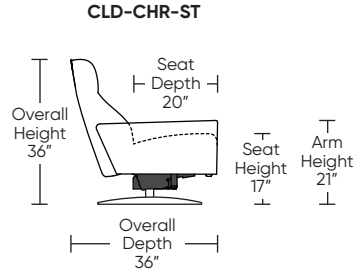

CLOUD

Standard Features:

- Patented weight balanced mechanism
- Monofilament elastic webbing suspension
- Premium high-density, high-resiliency molded foam seat cushion
- Tight back and seat cushion
- Single-needle top-stitch
- Manual articulating headrest
- Limited lifetime warranty on frame and suspension
- Quick-ship delivery
- Ten-year warranty on mechanism

Please use actual leather, fabric, Crypton®, Sunbrella® and Ultrasuede® swatches when specifying furniture as the colors shown may vary due to the printing process.

Wall Clearance: ST - 14", LG - 16", XL - 18"

Scale: 1/4 inch = 1 foot
 All dimensions are approximate and subject to change.
 Specify components from the sitting position.