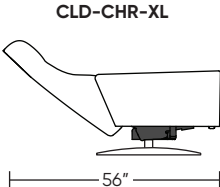

Please use actual leather, fabric, Crypton®, Sunbrella® and Ultrasuede® swatches when specifying furniture as the colors shown may vary due to the printing process.

Wall Clearance: ST - 14", LG - 16", XL - 18"