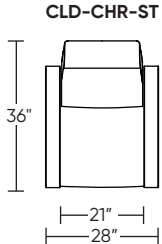

Please use actual leather, fabric, Crypton®, Sunbrella® and Ultrasuede® swatches when specifying furniture as the colors shown may vary due to the printing process.

Wall Clearance: ST - 14", LG - 16", XL - 18"

Scale: 1/4 inch = 1 foot
 All dimensions are approximate and subject to change.
 Specify components from the sitting position.