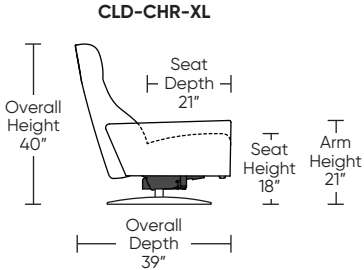

CLOUD

Standard Features:

- Patented weight balanced mechanism
- Monofilament elastic webbing suspension
- Premium high-density, high-resiliency molded foam seat cushion
- Tight back and seat cushion
- Single-needle top-stitch
- Manual articulating headrest
- Limited lifetime warranty on frame and suspension
- Quick-ship delivery
- Ten-year warranty on mechanism

Please use actual leather, fabric, Crypton®, Sunbrella® and Ultrasuede® swatches when specifying furniture as the colors shown may vary due to the printing process.

Wall Clearance: ST - 14", LG - 16", XL - 18"

Scale: 1/4 inch = 1 foot
 All dimensions are approximate and subject to change.
 Specify components from the sitting position.