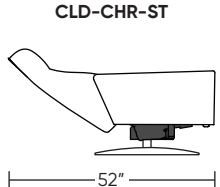

Please use actual leather, fabric, Crypton®, Sunbrella® and Ultrasuede® swatches when specifying furniture as the colors shown may vary due to the printing process.

Wall Clearance: ST - 14", LG - 16", XL - 18"

Scale: 1/4 inch = 1 foot
 All dimensions are approximate and subject to change.
 Specify components from the sitting position.