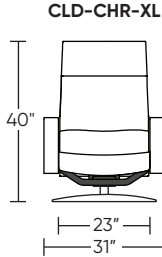

Please use actual leather, fabric, Crypton®, Sunbrella® and Ultrasuede® swatches when specifying furniture as the colors shown may vary due to the printing process.

Wall Clearance: ST - 14", LG - 16", XL - 18"

Scale: 1/4 inch = 1 foot
 All dimensions are approximate and subject to change.
 Specify components from the sitting position.