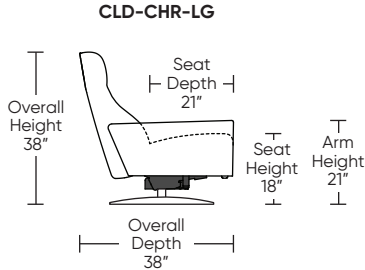

CLOUD

Standard Features:

- Patented weight balanced mechanism
- Monofilament elastic webbing suspension
- Premium high-density, high-resiliency molded foam seat cushion
- Tight back and seat cushion
- Single-needle top-stitch
- Manual articulating headrest
- Limited lifetime warranty on frame and suspension
- Quick-ship delivery
- Ten-year warranty on mechanism

Please use actual leather, fabric, Crypton®, Sunbrella® and Ultrasuede® swatches when specifying furniture as the colors shown may vary due to the printing process.

Wall Clearance: ST - 14", LG - 16", XL - 18"

Scale: 1/4 inch = 1 foot
 All dimensions are approximate and subject to change.
 Specify components from the sitting position.