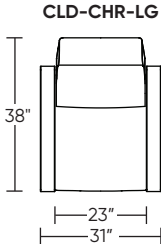

Please use actual leather, fabric, Crypton®, Sunbrella® and Ultrasuede® swatches when specifying furniture as the colors shown may vary due to the printing process.

Wall Clearance: ST - 14", LG - 16", XL - 18"

Scale: 1/4 inch = 1 foot
 All dimensions are approximate and subject to change.
 Specify components from the sitting position.