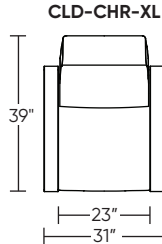

Please use actual leather, fabric, Crypton®, Sunbrella® and Ultrasuede® swatches when specifying furniture as the colors shown may vary due to the printing process.

Wall Clearance: ST - 14", LG - 16", XL - 18"

Scale: 1/4 inch = 1 foot
 All dimensions are approximate and subject to change.
 Specify components from the sitting position.