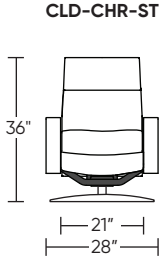

Please use actual leather, fabric, Crypton®, Sunbrella® and Ultrasuede® swatches when specifying furniture as the colors shown may vary due to the printing process.

Wall Clearance: ST - 14", LG - 16", XL - 18"

Scale: 1/4 inch = 1 foot
 All dimensions are approximate and subject to change.
 Specify components from the sitting position.