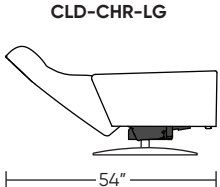

CLOUD

Standard Features:

- Patented weight balanced mechanism
- Monofilament elastic webbing suspension
- Premium high-density, high-resiliency molded foam seat cushion
- Tight back and seat cushion
- Single-needle top-stitch
- Manual articulating headrest
- Limited lifetime warranty on frame and suspension
- Quick-ship delivery
- Ten-year warranty on mechanism

Please use actual leather, fabric, Crypton®, Sunbrella® and Ultrasuede® swatches when specifying furniture as the colors shown may vary due to the printing process.

Wall Clearance: ST - 14", LG - 16", XL - 18"