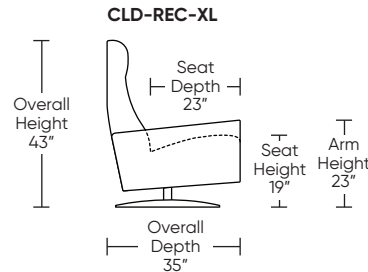

Please use actual leather, fabric, Crypton®, Sunbrella® and Ultrasuede® swatches when specifying furniture as the colors shown may vary due to the printing process.

Wall Clearance: ST - 16", LG - 17", XL - 18"

Scale: 1/4 inch = 1 foot
All dimensions are approximate and subject to change.
Specify components from the sitting position.