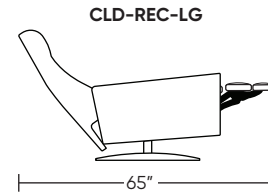

Please use actual leather, fabric, Crypton®, Sunbrella® and Ultrasuede® swatches when specifying furniture as the colors shown may vary due to the printing process.

Wall Clearance: ST - 16", LG - 17", XL - 18"