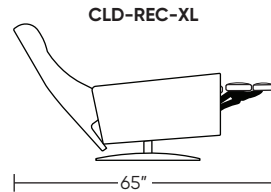

Please use actual leather, fabric, Crypton®, Sunbrella® and Ultrasuede® swatches when specifying furniture as the colors shown may vary due to the printing process.

Wall Clearance: ST - 16", LG - 17", XL - 18"