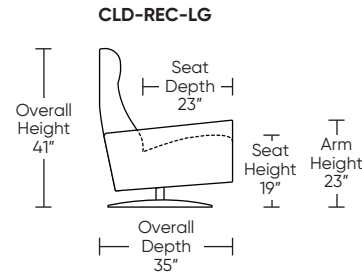

Please use actual leather, fabric, Crypton®, Sunbrella® and Ultrasuede® swatches when specifying furniture as the colors shown may vary due to the printing process.

Wall Clearance: ST - 16", LG - 17", XL - 18"

Scale: 1/4 inch = 1 foot
All dimensions are approximate and subject to change.
Specify components from the sitting position.