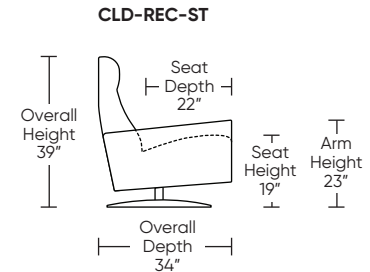

Please use actual leather, fabric, Crypton®, Sunbrella® and Ultrasuede® swatches when specifying furniture as the colors shown may vary due to the printing process.

Wall Clearance: ST - 16", LG - 17", XL - 18"

Scale: 1/4 inch = 1 foot
All dimensions are approximate and subject to change.
Specify components from the sitting position.