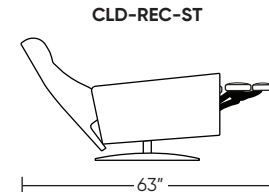

Please use actual leather, fabric, Crypton®, Sunbrella® and Ultrasuede® swatches when specifying furniture as the colors shown may vary due to the printing process.

Wall Clearance: ST - 16", LG - 17", XL - 18"