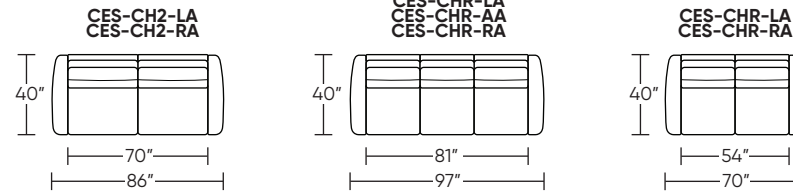

CES-CH2-LA
CES-CH2-RA
CES-CHR-LA
CES-CHR-AA
CES-CHR-RA
CES-CH2-LA
CES-CH2-AA
CES-CNR-ST
CES-CH2-RA
CES-CHR-LA
CES-CHR-AA (3)
CES-CNR-ST
CES-CHR-RA
CES-LCH-LA
CES-CH2-AA (2)
CES-LCH-RA