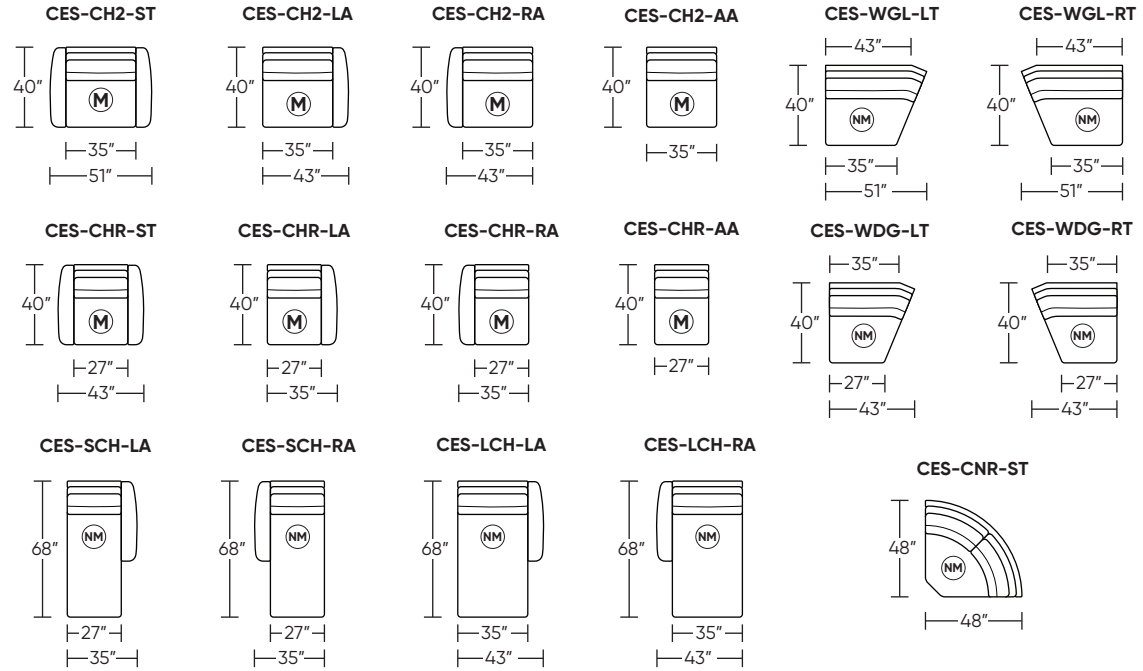

**CHELSEA**

**Standard Features:**

- Premium high-density, high-resiliency foam seat cushion and fiber filled back cushion
- Advanced unidirectional suspension system
- Semi-attached back cushions
- Semi-attached seat cushions
- Double-needle top-stitch
- In-arm control panel is easy to use and includes a USB-C charging port
- Control panel is LED backlit with auto-off after 5 seconds
- Limited lifetime warranty on frame and suspension
- Ten-year warranty on mechanism
- Three-year warranty on motor and electronics
- Quick-ship delivery

**Options:**

- Premium high-density, high-resiliency foam seat cushion encased in down with down blend back cushion
- Premium high-density, high-resiliency foam seat cushion encased in Trillium with Trillium filled back cushion
- Contrasting stitch detail available in Bermuda Green, Beige, Black, Brown, Charcoal, Cream, Espresso, Gold Brown, Grey, Lemon, Midnight Blue, and Scarlet thread color
- Adjustable lumbar support
- Contrasting back and seat cushions available (two-tone)
- Lithium-ion battery pack available
- Battery pack has a one-year warranty
- Easy disassembly for delivery

**Suggested Configurations**

CES-CH2-LA  
CES-CH2-RA  
CES-CHR-LA  
CES-CHR-AA  
CES-CHR-RA  
CES-CH2-LA  
CES-CH2-AA  
CES-CNR-ST  
CES-CH2-RA  
CES-CHR-LA  
CES-CHR-AA (3)  
CES-CNR-ST  
CES-CHR-RA  
CES-LCH-LA  
CES-CH2-AA (2)  
CES-LCH-RA

**Wall Clearance is 10" at full recline.**

**MOTION LEGEND:**

- (M) = Motion
- (NM) = No motion available

Safe low voltage electrical components are UL listed.

Scale: 1/8 inch = 1 foot  
All dimensions are approximate and subject to change.  
Specify all components from the sitting position.