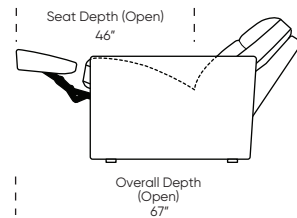

**Wall Clearance is 10" at full recline.**

**MOTION LEGEND:**

- (M) = Motion
- (NM) = No motion available

Safe low voltage electrical components are UL listed.

Scale: 1/8 inch = 1 foot  
All dimensions are approximate and subject to change.  
Specify all components from the sitting position.