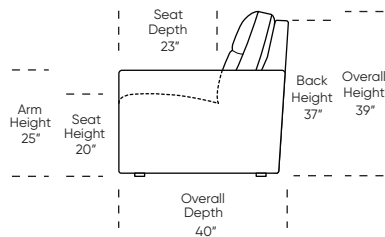

**Wall Clearance is 10" at full recline.**

**MOTION LEGEND:**

- (M) = Motion
- (NM) = No motion available

Safe low voltage electrical components are UL listed.

Scale: 1/8 inch = 1 foot  
All dimensions are approximate and subject to change.  
Specify all components from the sitting position.