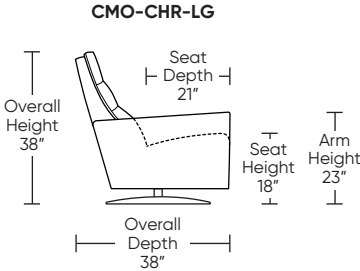

COMO

**Standard Features:**

- Patented weight balanced mechanism
- Monofilament elastic webbing suspension
- Premium high-density, high-resiliency molded foam seat cushion encased in down
- Down encased cushioning
- Buttonless tufted back and seat cushion
- Semi-attached back cushion
- Tight seat cushion
- Single-needle top-stitch with thick thread
- Manual articulating headrest
- Limited lifetime warranty on frame and suspension
- Quick-ship delivery
- Ten-year warranty on mechanism

**Wall Clearance:** ST - 14", LG - 16", XL - 18"

Scale: 1/4 inch = 1 foot  
All dimensions are approximate and subject to change.  
Specify components from the sitting position.