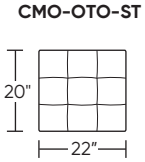

**Wall Clearance:** ST - 14", LG - 16", XL - 18"

Scale: 1/4 inch = 1 foot  
All dimensions are approximate and subject to change.  
Specify components from the sitting position.