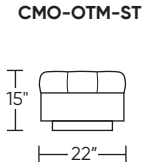

**Wall Clearance:** ST - 14", LG - 16", XL - 18"

Scale: 1/4 inch = 1 foot  
All dimensions are approximate and subject to change.  
Specify components from the sitting position.