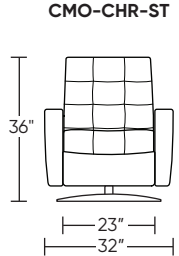

**Wall Clearance:** ST - 14", LG - 16", XL - 18"

Scale: 1/4 inch = 1 foot  
All dimensions are approximate and subject to change.  
Specify components from the sitting position.