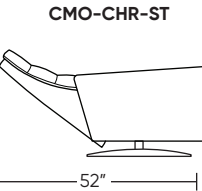

COMO

**Standard Features:**

- Patented weight balanced mechanism
- Monofilament elastic webbing suspension
- Premium high-density, high-resiliency molded foam seat cushion encased in down
- Down encased cushioning
- Buttonless tufted back and seat cushion
- Semi-attached back cushion
- Tight seat cushion
- Single-needle top-stitch with thick thread
- Manual articulating headrest
- Limited lifetime warranty on frame and suspension
- Quick-ship delivery
- Ten-year warranty on mechanism

**Wall Clearance:** ST - 14", LG - 16", XL - 18"

Scale: 1/4 inch = 1 foot  
All dimensions are approximate and subject to change.  
Specify components from the sitting position.