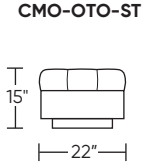

**Wall Clearance:** ST - 14", LG - 16", XL - 18"

Scale: 1/4 inch = 1 foot  
All dimensions are approximate and subject to change.  
Specify components from the sitting position.