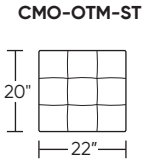

**Wall Clearance:** ST - 14", LG - 16", XL - 18"

Scale: 1/4 inch = 1 foot  
All dimensions are approximate and subject to change.  
Specify components from the sitting position.