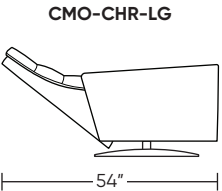

COMO

**Standard Features:**

- Patented weight balanced mechanism
- Monofilament elastic webbing suspension
- Premium high-density, high-resiliency molded foam seat cushion encased in down
- Down encased cushioning
- Buttonless tufted back and seat cushion
- Semi-attached back cushion
- Tight seat cushion
- Single-needle top-stitch with thick thread
- Manual articulating headrest
- Limited lifetime warranty on frame and suspension
- Quick-ship delivery
- Ten-year warranty on mechanism

**Wall Clearance:** ST - 14", LG - 16", XL - 18"

Scale: 1/4 inch = 1 foot  
All dimensions are approximate and subject to change.  
Specify components from the sitting position.