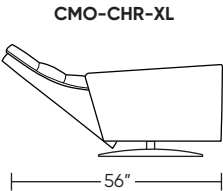

COMO

**Standard Features:**

- Patented weight balanced mechanism
- Monofilament elastic webbing suspension
- Premium high-density, high-resiliency molded foam seat cushion encased in down
- Down encased cushioning
- Buttonless tufted back and seat cushion
- Semi-attached back cushion
- Tight seat cushion
- Single-needle top-stitch with thick thread
- Manual articulating headrest
- Limited lifetime warranty on frame and suspension
- Quick-ship delivery
- Ten-year warranty on mechanism

**Wall Clearance:** ST - 14", LG - 16", XL - 18"

Scale: 1/4 inch = 1 foot  
All dimensions are approximate and subject to change.  
Specify components from the sitting position.