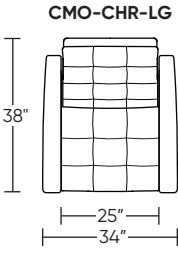

**Wall Clearance:** ST - 14", LG - 16", XL - 18"

Scale: 1/4 inch = 1 foot  
All dimensions are approximate and subject to change.  
Specify components from the sitting position.