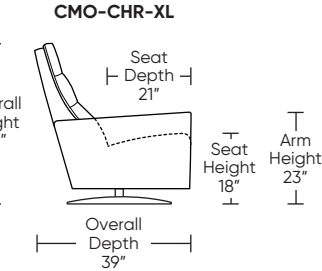

COMO

**Standard Features:**

- Patented weight balanced mechanism
- Monofilament elastic webbing suspension
- Premium high-density, high-resiliency molded foam seat cushion encased in down
- Down encased cushioning
- Buttonless tufted back and seat cushion
- Semi-attached back cushion
- Tight seat cushion
- Single-needle top-stitch with thick thread
- Manual articulating headrest
- Limited lifetime warranty on frame and suspension
- Quick-ship delivery
- Ten-year warranty on mechanism

**Wall Clearance:** ST - 14", LG - 16", XL - 18"

Scale: 1/4 inch = 1 foot  
All dimensions are approximate and subject to change.  
Specify components from the sitting position.