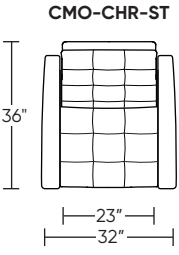

**Wall Clearance:** ST - 14", LG - 16", XL - 18"

Scale: 1/4 inch = 1 foot  
All dimensions are approximate and subject to change.  
Specify components from the sitting position.