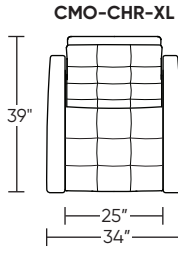

**Wall Clearance:** ST - 14", LG - 16", XL - 18"

Scale: 1/4 inch = 1 foot  
All dimensions are approximate and subject to change.  
Specify components from the sitting position.