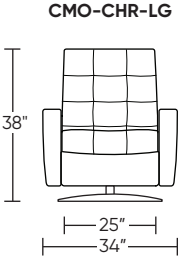

**Wall Clearance:** ST - 14", LG - 16", XL - 18"

Scale: 1/4 inch = 1 foot  
All dimensions are approximate and subject to change.  
Specify components from the sitting position.