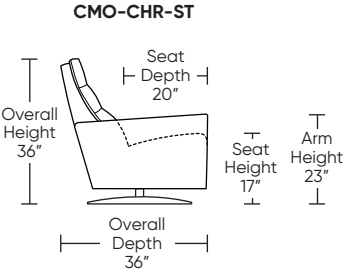

COMO

**Standard Features:**

- Patented weight balanced mechanism
- Monofilament elastic webbing suspension
- Premium high-density, high-resiliency molded foam seat cushion encased in down
- Down encased cushioning
- Buttonless tufted back and seat cushion
- Semi-attached back cushion
- Tight seat cushion
- Single-needle top-stitch with thick thread
- Manual articulating headrest
- Limited lifetime warranty on frame and suspension
- Quick-ship delivery
- Ten-year warranty on mechanism

**Wall Clearance:** ST - 14", LG - 16", XL - 18"

Scale: 1/4 inch = 1 foot  
All dimensions are approximate and subject to change.  
Specify components from the sitting position.