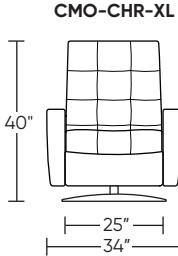

**Wall Clearance:** ST - 14", LG - 16", XL - 18"

Scale: 1/4 inch = 1 foot  
All dimensions are approximate and subject to change.  
Specify components from the sitting position.