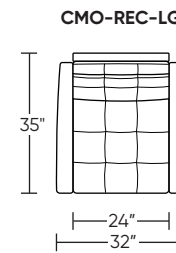

Please use actual leather, fabric, Crypton®, Sunbrella® and Ultrasuede® swatches when specifying furniture as the colors shown may vary due to the printing process.

Scale: 1/4 inch = 1 foot
All dimensions are approximate and subject to change.
Specify components from the sitting position.

Wall Clearance: ST - 16", LG - 17", XL - 18"