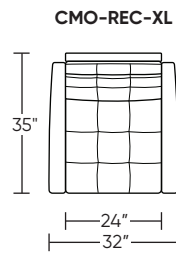

Please use actual leather, fabric, Crypton®, Sunbrella® and Ultrasuede® swatches when specifying furniture as the colors shown may vary due to the printing process.

Scale: 1/4 inch = 1 foot
All dimensions are approximate and subject to change.
Specify components from the sitting position.

Wall Clearance: ST - 16", LG - 17", XL - 18"