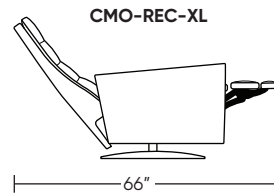

Standard Features:

- Advanced unidirectional suspension system
- Premium high-density, high-resiliency foam seat cushion
- Down encased cushioning
- Buttonless tufted back and seat cushion
- Semi-attached back cushion
- Tight seat cushion
- Single-needle top-stitch with thick thread
- Manual articulating headrest
- Limited lifetime warranty on frame and suspension
- Ten-year warranty on mechanism
- Quick-ship delivery

Please use actual leather, fabric, Crypton®, Sunbrella® and Ultrasuede® swatches when specifying furniture as the colors shown may vary due to the printing process.

Scale: 1/4 inch = 1 foot
All dimensions are approximate and subject to change.
Specify components from the sitting position.

Wall Clearance: ST - 16", LG - 17", XL - 18"