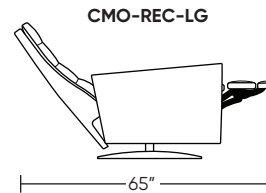

Standard Features:

- Advanced unidirectional suspension system
- Premium high-density, high-resiliency foam seat cushion
- Down encased cushioning
- Buttonless tufted back and seat cushion
- Semi-attached back cushion
- Tight seat cushion
- Single-needle top-stitch with thick thread
- Manual articulating headrest
- Limited lifetime warranty on frame and suspension
- Ten-year warranty on mechanism
- Quick-ship delivery

Please use actual leather, fabric, Crypton®, Sunbrella® and Ultrasuede® swatches when specifying furniture as the colors shown may vary due to the printing process.

Scale: 1/4 inch = 1 foot
All dimensions are approximate and subject to change.
Specify components from the sitting position.