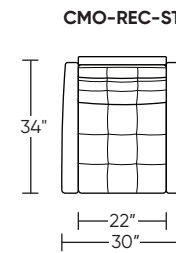

Please use actual leather, fabric, Crypton®, Sunbrella® and Ultrasuede® swatches when specifying furniture as the colors shown may vary due to the printing process.

Scale: 1/4 inch = 1 foot
All dimensions are approximate and subject to change.
Specify components from the sitting position.

Wall Clearance: ST - 16", LG - 17", XL - 18"