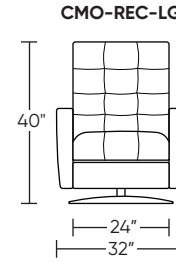

Please use actual leather, fabric, Crypton®, Sunbrella® and Ultrasuede® swatches when specifying furniture as the colors shown may vary due to the printing process.

Scale: 1/4 inch = 1 foot
All dimensions are approximate and subject to change.
Specify components from the sitting position.

Wall Clearance: ST - 16", LG - 17", XL - 18"