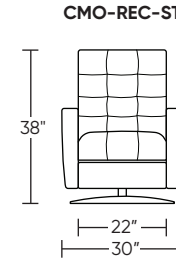

Please use actual leather, fabric, Crypton®, Sunbrella® and Ultrasuede® swatches when specifying furniture as the colors shown may vary due to the printing process.

Scale: 1/4 inch = 1 foot
All dimensions are approximate and subject to change.
Specify components from the sitting position.

Wall Clearance: ST - 16", LG - 17", XL - 18"