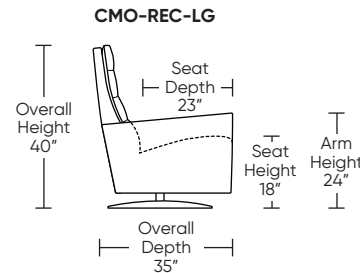

Standard Features:

- Advanced unidirectional suspension system
- Premium high-density, high-resiliency foam seat cushion
- Down encased cushioning
- Buttonless tufted back and seat cushion
- Semi-attached back cushion
- Tight seat cushion
- Single-needle top-stitch with thick thread
- Manual articulating headrest
- Limited lifetime warranty on frame and suspension
- Ten-year warranty on mechanism
- Quick-ship delivery

Please use actual leather, fabric, Crypton®, Sunbrella® and Ultrasuede® swatches when specifying furniture as the colors shown may vary due to the printing process.

Scale: 1/4 inch = 1 foot
All dimensions are approximate and subject to change.
Specify components from the sitting position.

Wall Clearance: ST - 16", LG - 17", XL - 18"