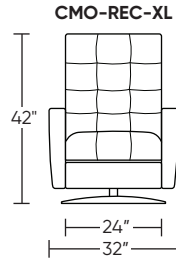

Please use actual leather, fabric, Crypton®, Sunbrella® and Ultrasuede® swatches when specifying furniture as the colors shown may vary due to the printing process.

Scale: 1/4 inch = 1 foot
All dimensions are approximate and subject to change.
Specify components from the sitting position.

Wall Clearance: ST - 16", LG - 17", XL - 18"