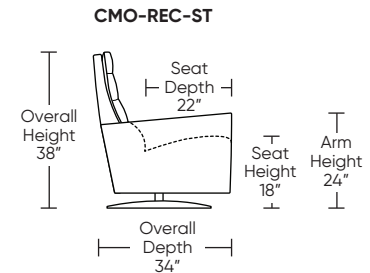

Standard Features:

- Advanced unidirectional suspension system
- Premium high-density, high-resiliency foam seat cushion
- Down encased cushioning
- Buttonless tufted back and seat cushion
- Semi-attached back cushion
- Tight seat cushion
- Single-needle top-stitch with thick thread
- Manual articulating headrest
- Limited lifetime warranty on frame and suspension
- Ten-year warranty on mechanism
- Quick-ship delivery

Please use actual leather, fabric, Crypton®, Sunbrella® and Ultrasuede® swatches when specifying furniture as the colors shown may vary due to the printing process.

Scale: 1/4 inch = 1 foot
All dimensions are approximate and subject to change.
Specify components from the sitting position.

Wall Clearance: ST - 16", LG - 17", XL - 18"