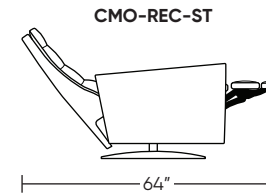

Standard Features:

- Advanced unidirectional suspension system
- Premium high-density, high-resiliency foam seat cushion
- Down encased cushioning
- Buttonless tufted back and seat cushion
- Semi-attached back cushion
- Tight seat cushion
- Single-needle top-stitch with thick thread
- Manual articulating headrest
- Limited lifetime warranty on frame and suspension
- Ten-year warranty on mechanism
- Quick-ship delivery

Please use actual leather, fabric, Crypton®, Sunbrella® and Ultrasuede® swatches when specifying furniture as the colors shown may vary due to the printing process.

Scale: 1/4 inch = 1 foot
All dimensions are approximate and subject to change.
Specify components from the sitting position.

Wall Clearance: ST - 16", LG - 17", XL - 18"