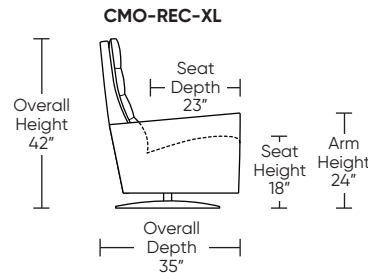

Standard Features:

- Advanced unidirectional suspension system
- Premium high-density, high-resiliency foam seat cushion
- Down encased cushioning
- Buttonless tufted back and seat cushion
- Semi-attached back cushion
- Tight seat cushion
- Single-needle top-stitch with thick thread
- Manual articulating headrest
- Limited lifetime warranty on frame and suspension
- Ten-year warranty on mechanism
- Quick-ship delivery

Please use actual leather, fabric, Crypton®, Sunbrella® and Ultrasuede® swatches when specifying furniture as the colors shown may vary due to the printing process.

Scale: 1/4 inch = 1 foot
All dimensions are approximate and subject to change.
Specify components from the sitting position.

Wall Clearance: ST - 16", LG - 17", XL - 18"