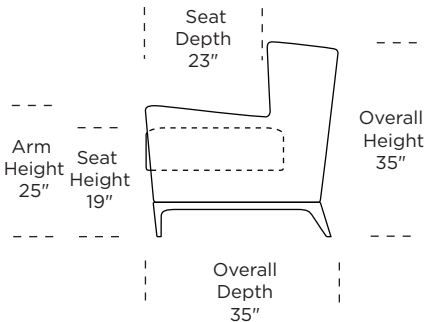

COE-CHR-ST

COE-CHR-ST

*Please use actual leather, fabric and Ultrasuede® swatches when specifying furniture as the colors shown may vary due to the printing process.*

\*Note: arm height for this frame is measured at the highest point of the curved arm.

Scale: 1/4 inch = 1 foot  
All dimensions are approximate and subject to change.  
Specify components from the sitting position.