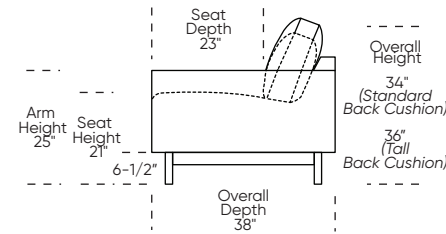

Please use actual leather, fabric, Crypton®, Sunbrella® and Ultrasuede® swatches when specifying furniture as the colors shown may vary due to the printing process.

Scale: 1/8 inch = 1 foot  
 All dimensions are approximate and subject to change.  
 Specify components from the sitting position.

**UPHOLSTERED (NO SKIRT):**

**UPHOLSTERED (NO SKIRT):**

**Standard Seat Height  
High Leg**

**Higher Seat Height  
High Leg**

**Standard Seat Height  
Low Leg (Hidden Leg is used)**

**Higher Seat Height  
Low Leg (Hidden Leg is used)**