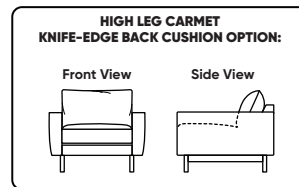

- Standard
- Tall (+2")

**High Leg Carmet available with:**

- Wood Leg
  - Dune
  - Ebony
  - Mink
  - Oiled Ash
- Metal Leg
  - Brushed Stainless

**Standard Features:**

Advanced unidirectional suspension system  
**Foam:** Premium high-density, high-resiliency foam seat cushions with fiber filled back cushions  
 Loose knife-edge back cushions  
 Single-needle top-stitch  
 Limited lifetime warranty on frame and suspension  
 Quick-ship delivery

**Construction Notes:**

Plain or Tufted (tufted detail not available with knife-edge back cushion option)  
 Loose knife-edge back cushions  
**Down:** Premium high-density, high-resiliency foam seat cushions with memory foam inserts encased in down with down-blend filled back cushions  
**Trillium:** Premium high-density, high-resiliency foam seat cushions with memory foam inserts encased in Trillium with Trillium filled back cushions