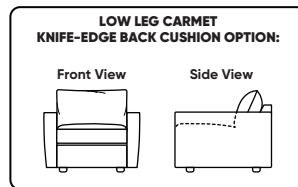

Frame Options:

- Upholstered (No skirt):
  - Standard Seat Height - 19"
    - High Leg
    - Low Leg
  - Higher Seat Height - 21"
    - High Leg
    - Low Leg
- Skirted (Upcharge):
  - Standard Seat Height - 19"
    - High Leg
    - Low Leg
  - Higher Seat Height - 21"
    - High Leg
    - Low Leg

Options:

Back & Seat Cushions:

- Foam
  - Knife-Edge
  - Tufted
  - Plain
- Down (Upcharge)
  - Knife-Edge
  - Tufted
  - Plain
- Trillium (Upcharge)
  - Knife-Edge
  - Tufted
  - Plain

Back Cushions:

- Standard
- Tall (+2")

High Leg Carmet available with:

- Wood Leg
  - Dune
  - Ebony
  - Mink
  - Oiled Ash
- Metal Leg
  - Brushed Stainless

Standard Features:

Advanced unidirectional suspension system
Foam: Premium high-density, high-resiliency foam seat cushions with fiber filled back cushions
Loose knife-edge back cushions
Single-needle top-stitch
Limited lifetime warranty on frame and suspension
Quick-ship delivery

Construction Notes:

Plain or Tufted (tufted detail not available with knife-edge back cushion option)
Loose knife-edge back cushions
Down: Premium high-density, high-resiliency foam seat cushions with memory foam inserts encased in down with down-blend filled back cushions
Trillium: Premium high-density, high-resiliency foam seat cushions with memory foam inserts encased in Trillium with Trillium filled back cushions

Note: Dotted line indicates seam on leather, Ultrasuede® and up the roll fabrics. Seams are eliminated with railroaded fabrics, except on chaise (SCH, LCH) to maintain consistent nap direction across the entire sectional.

Please use actual leather, fabric, Crypton®, Sunbrella® and Ultrasuede® swatches when specifying furniture as the colors shown may vary due to the printing process.

Scale: 1/8 inch = 1 foot
All dimensions are approximate and subject to change.
Specify components from the sitting position.