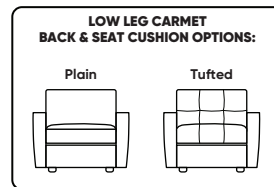

**Options:**

**Back & Seat Cushions:**

- Foam
  - Knife-Edge
  - Tufted
  - Plain
- Down (Upcharge)
  - Knife-Edge
  - Tufted
  - Plain
- Trillium (Upcharge)
  - Knife-Edge
  - Tufted
  - Plain

**Back Cushions:**

- Standard
- Tall (+2")

**High Leg Carmet available with:**

- Wood Leg
  - Dune
  - Ebony
  - Mink
  - Oiled Ash
- Metal Leg
  - Brushed Stainless

**Standard Features:**

Advanced unidirectional suspension system  
**Foam:** Premium high-density, high-resiliency foam seat cushions with fiber filled back cushions  
 Loose knife-edge back cushions  
 Single-needle top-stitch  
 Limited lifetime warranty on frame and suspension  
 Quick-ship delivery

**Construction Notes:**

Plain or Tufted (tufted detail not available with knife-edge back cushion option)  
 Loose knife-edge back cushions  
**Down:** Premium high-density, high-resiliency foam seat cushions with memory foam inserts encased in down with down-blend filled back cushions  
**Trillium:** Premium high-density, high-resiliency foam seat cushions with memory foam inserts encased in Trillium with Trillium filled back cushions

**Note:** Dotted line indicates seam on leather, Ultrasuede® and up the roll fabrics. Seams are eliminated with railroaded fabrics, except on chaise (SCH, LCH) to maintain consistent nap direction across the entire sectional.