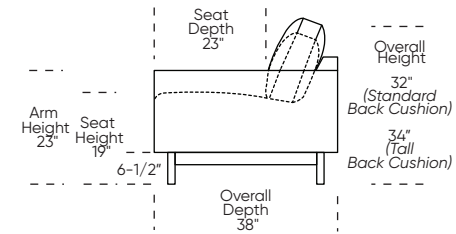

UPHOLSTERED (NO SKIRT):

UPHOLSTERED (NO SKIRT):

**Standard Seat Height
High Leg**