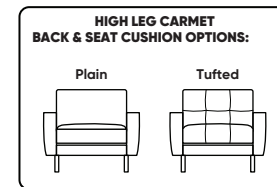

**Options:**

**Back & Seat Cushions:**

- Foam
  - Knife-Edge
  - Tufted
  - Plain
- Down (Upcharge)
  - Knife-Edge
  - Tufted
  - Plain
- Trillium (Upcharge)
  - Knife-Edge
  - Tufted
  - Plain

**Back Cushions:**

- Standard
- Tall (+2")

**High Leg Carmet available with:**

- Wood Leg
  - Dune
  - Ebony
  - Mink
  - Oiled Ash
- Metal Leg
  - Brushed Stainless

**Standard Features:**

Advanced unidirectional suspension system  
**Foam:** Premium high-density, high-resiliency foam seat cushions with fiber filled back cushions  
 Loose knife-edge back cushions  
 Single-needle top-stitch  
 Limited lifetime warranty on frame and suspension  
 Quick-ship delivery

**Construction Notes:**

Plain or Tufted (tufted detail not available with knife-edge back cushion option)  
 Loose knife-edge back cushions  
**Down:** Premium high-density, high-resiliency foam seat cushions with memory foam inserts encased in down with down-blend filled back cushions  
**Trillium:** Premium high-density, high-resiliency foam seat cushions with memory foam inserts encased in Trillium with Trillium filled back cushions

**Note:** Dotted line indicates seam on leather, Ultrasuede® and up the roll fabrics. Seams are eliminated with railroaded fabrics, except on chaise (SCH, LCH) to maintain consistent nap direction across the entire sectional.