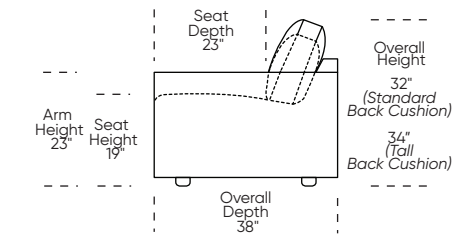

Please use actual leather, fabric, Crypton®, Sunbrella® and Ultrasuede® swatches when specifying furniture as the colors shown may vary due to the printing process.

Scale: 1/8 inch = 1 foot  
 All dimensions are approximate and subject to change.  
 Specify components from the sitting position.

**UPHOLSTERED (NO SKIRT):**

**UPHOLSTERED (NO SKIRT):**

**Standard Seat Height  
High Leg**

**Higher Seat Height  
High Leg**

**Standard Seat Height  
Low Leg (Hidden Leg is used)**

**Higher Seat Height  
Low Leg (Hidden Leg is used)**

**SKIRTED:**

**SKIRTED:**

**Standard Seat Height  
High Leg**

**Higher Seat Height  
High Leg**

**Standard Seat Height  
Low Leg (Hidden Leg is used)**

**Higher Seat Height  
Low Leg (Hidden Leg is used)**