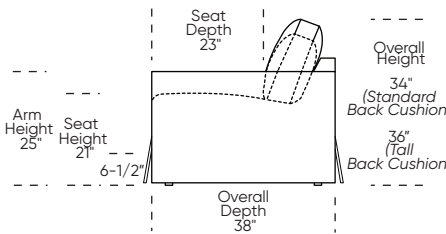

Please use actual leather, fabric, Crypton®, Sunbrella® and Ultrasuede® swatches when specifying furniture as the colors shown may vary due to the printing process.

Scale: 1/8 inch = 1 foot  
 All dimensions are approximate and subject to change.  
 Specify components from the sitting position.

**UPHOLSTERED (NO SKIRT):**

**UPHOLSTERED (NO SKIRT):**

**Standard Seat Height  
High Leg**

**Higher Seat Height  
High Leg**

**Standard Seat Height  
Low Leg (Hidden Leg is used)**

**Higher Seat Height  
Low Leg (Hidden Leg is used)**

**SKIRTED:**

**SKIRTED:**

**Standard Seat Height  
High Leg**

**Higher Seat Height  
High Leg**

**Standard Seat Height  
Low Leg (Hidden Leg is used)**

**Higher Seat Height  
Low Leg (Hidden Leg is used)**