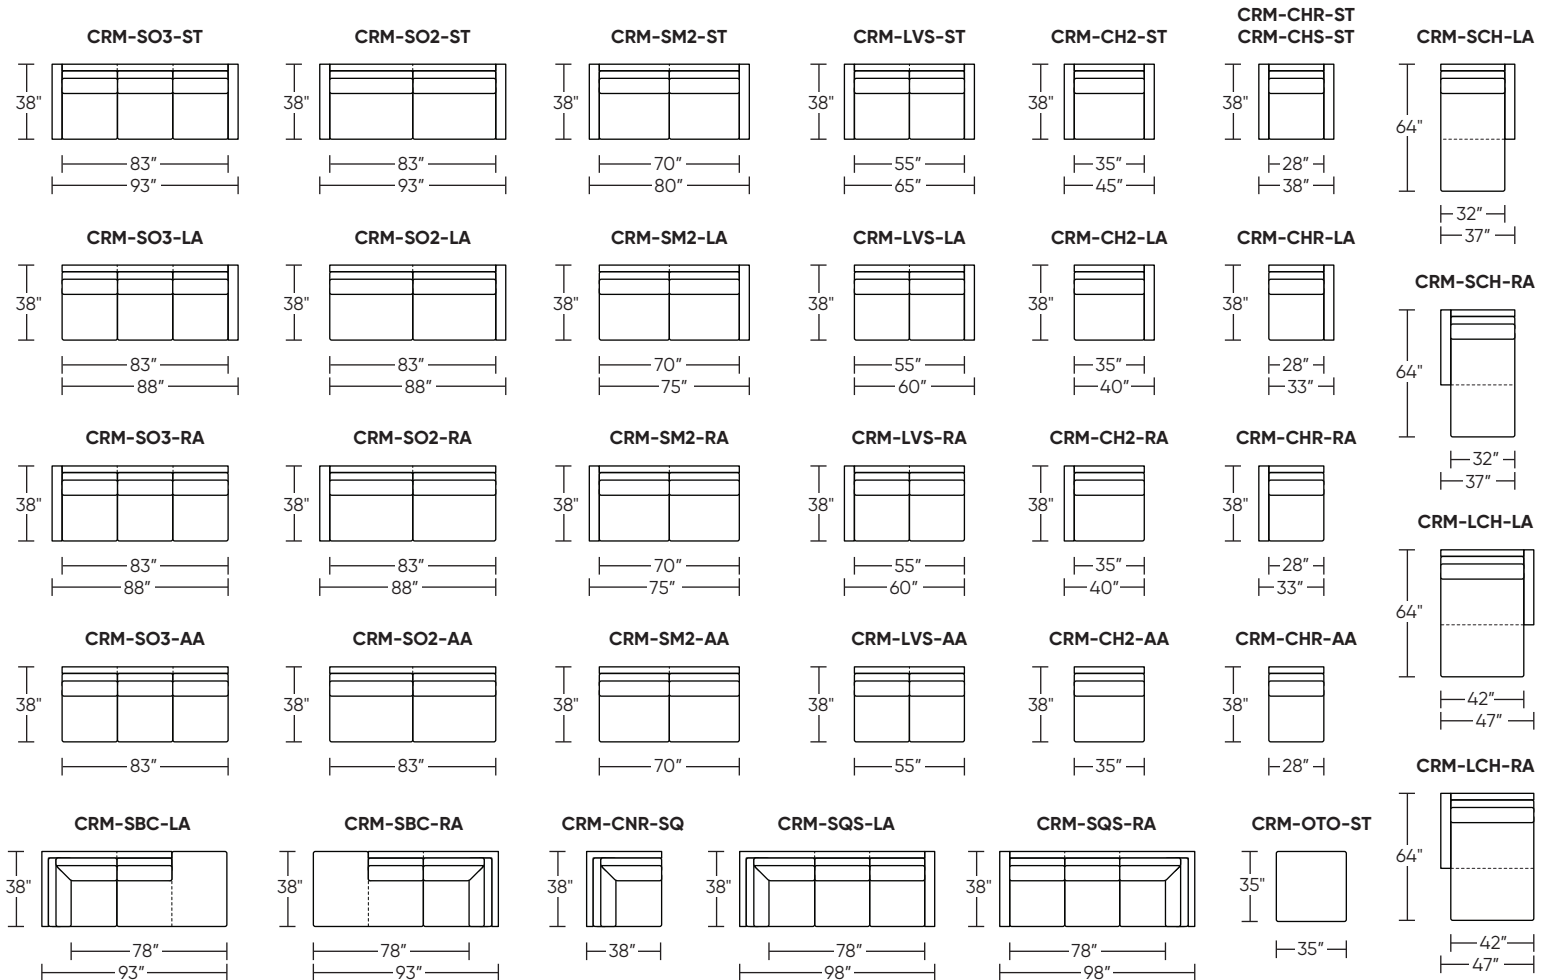

Frame Options:

- Upholstered (No skirt):
  - Standard Seat Height - 19"
    - High Leg
    - Low Leg
  - Higher Seat Height - 21"
    - High Leg
    - Low Leg
- Skirted (Upcharge):
  - Standard Seat Height - 19"
    - High Leg
    - Low Leg
  - Higher Seat Height - 21"
    - High Leg
    - Low Leg

Options:

Back & Seat Cushions:

- Foam
  - Knife-Edge
  - Tufted
  - Plain
- Down (Upcharge)
  - Knife-Edge
  - Tufted
  - Plain
- Trillium (Upcharge)
  - Knife-Edge
  - Tufted
  - Plain

Back Cushions:

- Standard
- Tall (+2")

High Leg Carmet available with:

- Wood Leg
  - Dune
  - Ebony
  - Mink
  - Oiled Ash
- Metal Leg
  - Brushed Stainless

Standard Features:

Advanced unidirectional suspension system
Foam: Premium high-density, high-resiliency foam seat cushions with fiber filled back cushions
Loose knife-edge back cushions
Single-needle top-stitch
Limited lifetime warranty on frame and suspension
Quick-ship delivery

Construction Notes:

Plain or Tufted (tufted detail not available with knife-edge back cushion option)
Loose knife-edge back cushions
Down: Premium high-density, high-resiliency foam seat cushions with memory foam inserts encased in down with down-blend filled back cushions
Trillium: Premium high-density, high-resiliency foam seat cushions with memory foam inserts encased in Trillium with Trillium filled back cushions

Note: Dotted line indicates seam on leather, Ultrasuede® and up the roll fabrics. Seams are eliminated with railroaded fabrics, except on chaise (SCH, LCH) to maintain consistent nap direction across the entire sectional.

Please use actual leather, fabric, Crypton®, Sunbrella® and Ultrasuede® swatches when specifying furniture as the colors shown may vary due to the printing process.

Scale: 1/8 inch = 1 foot
All dimensions are approximate and subject to change.
Specify components from the sitting position.