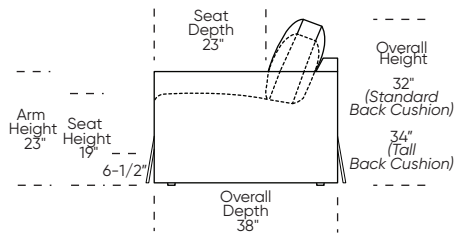

Please use actual leather, fabric, Crypton®, Sunbrella® and Ultrasuede® swatches when specifying furniture as the colors shown may vary due to the printing process.

Scale: 1/8 inch = 1 foot  
 All dimensions are approximate and subject to change.  
 Specify components from the sitting position.

**UPHOLSTERED (NO SKIRT):**

**UPHOLSTERED (NO SKIRT):**

**Standard Seat Height  
High Leg**

**Higher Seat Height  
High Leg**

**Standard Seat Height  
Low Leg (Hidden Leg is used)**

**Higher Seat Height  
Low Leg (Hidden Leg is used)**

**SKIRTED:**

**SKIRTED:**

**Standard Seat Height  
High Leg**

**Higher Seat Height  
High Leg**

**Standard Seat Height  
Low Leg (Hidden Leg is used)**

**Higher Seat Height  
Low Leg (Hidden Leg is used)**