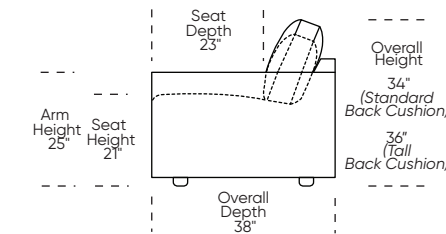

Please use actual leather, fabric, Crypton®, Sunbrella® and Ultrasuede® swatches when specifying furniture as the colors shown may vary due to the printing process.

Scale: 1/8 inch = 1 foot  
 All dimensions are approximate and subject to change.  
 Specify components from the sitting position.

**UPHOLSTERED (NO SKIRT):**

**UPHOLSTERED (NO SKIRT):**

**Standard Seat Height  
High Leg**

**Higher Seat Height  
High Leg**

**Standard Seat Height  
Low Leg (Hidden Leg is used)**

**Higher Seat Height  
Low Leg (Hidden Leg is used)**

**SKIRTED:**

**SKIRTED:**

**Standard Seat Height  
High Leg**

**Higher Seat Height  
High Leg**

**Standard Seat Height  
Low Leg (Hidden Leg is used)**

**Higher Seat Height  
Low Leg (Hidden Leg is used)**