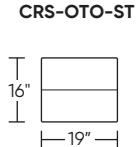

Please use actual leather, fabric, Crypton®, Sunbrella® and Ultrasuede® swatches when specifying furniture as the colors shown may vary due to the printing process.

Wall Clearance: ST - 14", LG - 16", XL - 18"

Scale: 1/4 inch = 1 foot
 All dimensions are approximate and subject to change.
 Specify components from the sitting position.