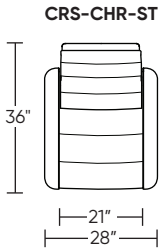

Please use actual leather, fabric, Crypton®, Sunbrella® and Ultrasuede® swatches when specifying furniture as the colors shown may vary due to the printing process.

Wall Clearance: ST - 14", LG - 16", XL - 18"

Scale: 1/4 inch = 1 foot
 All dimensions are approximate and subject to change.
 Specify components from the sitting position.