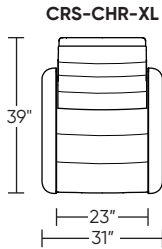

Please use actual leather, fabric, Crypton®, Sunbrella® and Ultrasuede® swatches when specifying furniture as the colors shown may vary due to the printing process.

Wall Clearance: ST - 14", LG - 16", XL - 18"

Scale: 1/4 inch = 1 foot
 All dimensions are approximate and subject to change.
 Specify components from the sitting position.