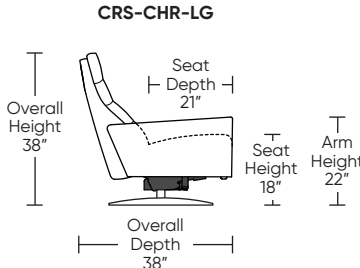

CIRRUS

Standard Features:

- Patented weight balanced mechanism
- Monofilament elastic webbing suspension
- Premium high-density, high-resiliency molded foam seat cushion
- Down encased cushioning
- Channeled back and seat cushion
- Semi-attached back cushion
- Tight seat cushion
- Single-needle top-stitch
- Manual articulating headrest
- Limited lifetime warranty on frame and suspension
- Quick-ship delivery
- Ten-year warranty on mechanism

Please use actual leather, fabric, Crypton®, Sunbrella® and Ultrasuede® swatches when specifying furniture as the colors shown may vary due to the printing process.

Wall Clearance: ST - 14", LG - 16", XL - 18"

Scale: 1/4 inch = 1 foot
 All dimensions are approximate and subject to change.
 Specify components from the sitting position.