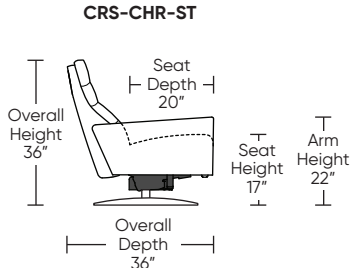

CIRRUS

Standard Features:

- Patented weight balanced mechanism
- Monofilament elastic webbing suspension
- Premium high-density, high-resiliency molded foam seat cushion
- Down encased cushioning
- Channeled back and seat cushion
- Semi-attached back cushion
- Tight seat cushion
- Single-needle top-stitch
- Manual articulating headrest
- Limited lifetime warranty on frame and suspension
- Quick-ship delivery
- Ten-year warranty on mechanism

Please use actual leather, fabric, Crypton®, Sunbrella® and Ultrasuede® swatches when specifying furniture as the colors shown may vary due to the printing process.

Wall Clearance: ST - 14", LG - 16", XL - 18"

Scale: 1/4 inch = 1 foot
 All dimensions are approximate and subject to change.
 Specify components from the sitting position.