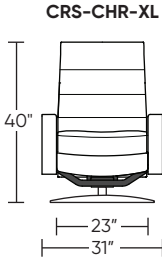

Please use actual leather, fabric, Crypton®, Sunbrella® and Ultrasuede® swatches when specifying furniture as the colors shown may vary due to the printing process.

Wall Clearance: ST - 14", LG - 16", XL - 18"

Scale: 1/4 inch = 1 foot
 All dimensions are approximate and subject to change.
 Specify components from the sitting position.