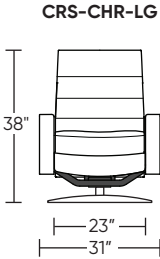

Please use actual leather, fabric, Crypton®, Sunbrella® and Ultrasuede® swatches when specifying furniture as the colors shown may vary due to the printing process.

Wall Clearance: ST - 14", LG - 16", XL - 18"

Scale: 1/4 inch = 1 foot
 All dimensions are approximate and subject to change.
 Specify components from the sitting position.