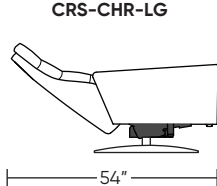

CIRRUS

Standard Features:

- Patented weight balanced mechanism
- Monofilament elastic webbing suspension
- Premium high-density, high-resiliency molded foam seat cushion
- Down encased cushioning
- Channeled back and seat cushion
- Semi-attached back cushion
- Tight seat cushion
- Single-needle top-stitch
- Manual articulating headrest
- Limited lifetime warranty on frame and suspension
- Quick-ship delivery
- Ten-year warranty on mechanism

Please use actual leather, fabric, Crypton®, Sunbrella® and Ultrasuede® swatches when specifying furniture as the colors shown may vary due to the printing process.

Wall Clearance: ST - 14", LG - 16", XL - 18"

Scale: 1/4 inch = 1 foot
 All dimensions are approximate and subject to change.
 Specify components from the sitting position.