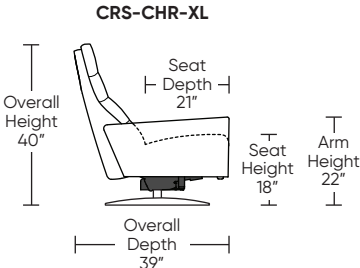

CIRRUS

Standard Features:

- Patented weight balanced mechanism
- Monofilament elastic webbing suspension
- Premium high-density, high-resiliency molded foam seat cushion
- Down encased cushioning
- Channeled back and seat cushion
- Semi-attached back cushion
- Tight seat cushion
- Single-needle top-stitch
- Manual articulating headrest
- Limited lifetime warranty on frame and suspension
- Quick-ship delivery
- Ten-year warranty on mechanism

Please use actual leather, fabric, Crypton®, Sunbrella® and Ultrasuede® swatches when specifying furniture as the colors shown may vary due to the printing process.

Wall Clearance: ST - 14", LG - 16", XL - 18"

Scale: 1/4 inch = 1 foot
 All dimensions are approximate and subject to change.
 Specify components from the sitting position.