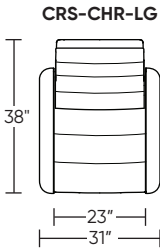

Please use actual leather, fabric, Crypton®, Sunbrella® and Ultrasuede® swatches when specifying furniture as the colors shown may vary due to the printing process.

Wall Clearance: ST - 14", LG - 16", XL - 18"

Scale: 1/4 inch = 1 foot
 All dimensions are approximate and subject to change.
 Specify components from the sitting position.