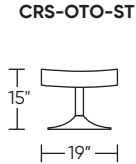

Please use actual leather, fabric, Crypton®, Sunbrella® and Ultrasuede® swatches when specifying furniture as the colors shown may vary due to the printing process.

Wall Clearance: ST - 14", LG - 16", XL - 18"

Scale: 1/4 inch = 1 foot
 All dimensions are approximate and subject to change.
 Specify components from the sitting position.