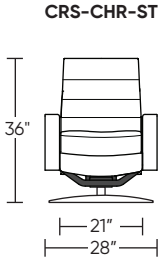

Please use actual leather, fabric, Crypton®, Sunbrella® and Ultrasuede® swatches when specifying furniture as the colors shown may vary due to the printing process.

Wall Clearance: ST - 14", LG - 16", XL - 18"

Scale: 1/4 inch = 1 foot
 All dimensions are approximate and subject to change.
 Specify components from the sitting position.