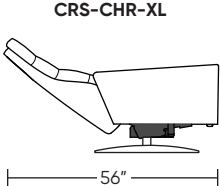

CIRRUS

Standard Features:

- Patented weight balanced mechanism
- Monofilament elastic webbing suspension
- Premium high-density, high-resiliency molded foam seat cushion
- Down encased cushioning
- Channeled back and seat cushion
- Semi-attached back cushion
- Tight seat cushion
- Single-needle top-stitch
- Manual articulating headrest
- Limited lifetime warranty on frame and suspension
- Quick-ship delivery
- Ten-year warranty on mechanism

Please use actual leather, fabric, Crypton®, Sunbrella® and Ultrasuede® swatches when specifying furniture as the colors shown may vary due to the printing process.

Wall Clearance: ST - 14", LG - 16", XL - 18"

Scale: 1/4 inch = 1 foot
 All dimensions are approximate and subject to change.
 Specify components from the sitting position.