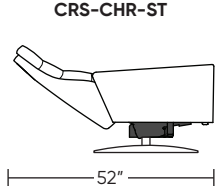

CIRRUS

Standard Features:

- Patented weight balanced mechanism
- Monofilament elastic webbing suspension
- Premium high-density, high-resiliency molded foam seat cushion
- Down encased cushioning
- Channeled back and seat cushion
- Semi-attached back cushion
- Tight seat cushion
- Single-needle top-stitch
- Manual articulating headrest
- Limited lifetime warranty on frame and suspension
- Quick-ship delivery
- Ten-year warranty on mechanism

Please use actual leather, fabric, Crypton®, Sunbrella® and Ultrasuede® swatches when specifying furniture as the colors shown may vary due to the printing process.

Wall Clearance: ST - 14", LG - 16", XL - 18"

Scale: 1/4 inch = 1 foot
 All dimensions are approximate and subject to change.
 Specify components from the sitting position.