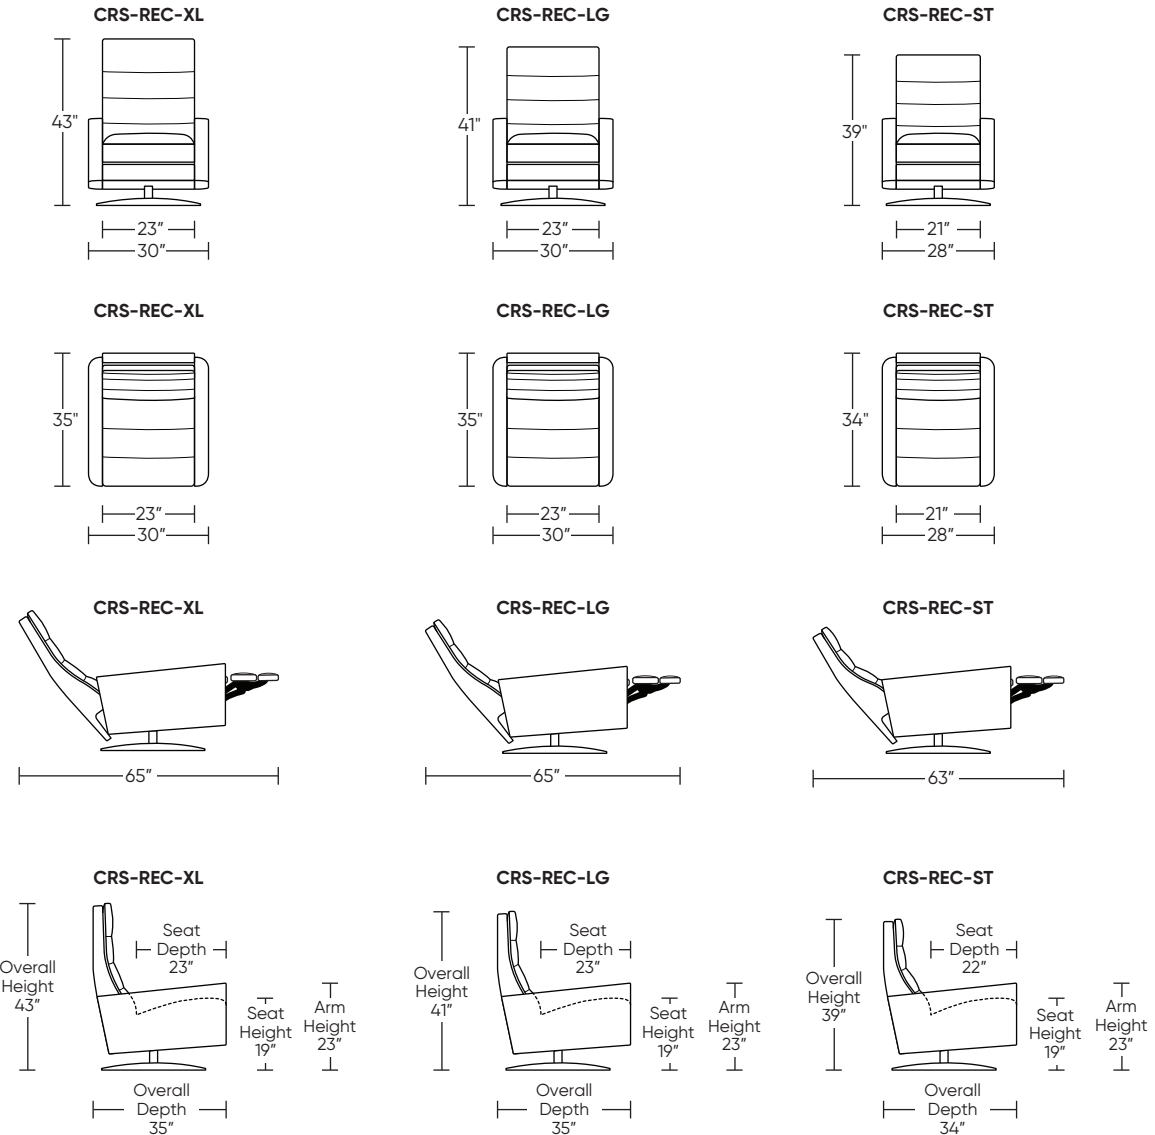

Please use actual leather, fabric, Crypton®, Sunbrella® and Ultrasuede® swatches when specifying furniture as the colors shown may vary due to the printing process.

Wall Clearance: ST - 16", LG - 17", XL - 18"

Scale: 1/4 inch = 1 foot
 All dimensions are approximate and subject to change.
 Specify components from the sitting position.