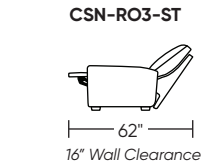

Options:

- Premium high-density, high-resiliency foam seats encased in down with semi-attached down back cushions
- Extra-firm premium high-density, high-resiliency foam seats encased in down with semi-attached down back cushions
- Extra-firm premium high-density, high-resiliency foam seats with semi-attached fiber back cushions
- Premium high-density, high-resiliency spring foam seats with semi-attached fiber back cushions
- Premium high-density, high-resiliency spring foam seats encased in down with semi-attached down back cushions
- Wood legs available in Dune, Ebony, Mink, or Oiled Ash finish

Additional Power Options:

- Motorized recliner* with an in-arm control panel that is easy to use and includes a USB charging port
- Available on seats with an arm (Right and left arms on RO3, both seats on RVS)
- RO3 middle seat has Power, Manual, or Stationary options
- Motor and electronics have a limited three-year warranty
- Lithium-ion battery pack available
- Battery pack has a one-year warranty

*Recommended to use a battery pack with the motorized swivel recliner CSN-RCC-SW because of its low profile and swivel function. Plugging it into the wall is not advised.

Please use actual leather, fabric, Crypton®, Sunbrella® and Ultrasuede® swatches when specifying furniture as the colors shown may vary due to the printing process.

MOTION LEGEND:

- Ⓜ = Motion* only
- Ⓞ = Optional motion* or stationary

*Manual and Power motion available