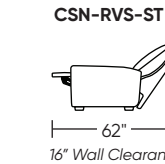

Options:

- Premium high-density, high-resiliency foam seats encased in down with semi-attached down back cushions
- Extra-firm premium high-density, high-resiliency foam seats encased in down with semi-attached down back cushions
- Extra-firm premium high-density, high-resiliency foam seats with semi-attached fiber back cushions
- Premium high-density, high-resiliency spring foam seats with semi-attached fiber back cushions
- Premium high-density, high-resiliency spring foam seats encased in down with semi-attached down back cushions
- Wood legs available in Dune, Ebony, Mink, or Oiled Ash finish

Additional Power Options:

- Motorized recliner* with an in-arm control panel that is easy to use and includes a USB charging port
- Available on seats with an arm (Right and left arms on RO3, both seats on RVS)
- RO3 middle seat has Power, Manual, or Stationary options
- Motor and electronics have a limited three-year warranty
- Lithium-ion battery pack available
- Battery pack has a one-year warranty

*Recommended to use a battery pack with the motorized swivel recliner CSN-RCC-SW because of its low profile and swivel function. Plugging it into the wall is not advised.

Please use actual leather, fabric, Crypton®, Sunbrella® and Ultrasuede® swatches when specifying furniture as the colors shown may vary due to the printing process.

MOTION LEGEND:

- Ⓜ = Motion* only
- Ⓞ = Optional motion* or stationary

*Manual and Power motion available