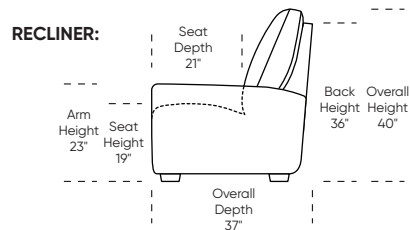

Options:

- Premium high-density, high-resiliency foam seats encased in down with semi-attached down back cushions
- Extra-firm premium high-density, high-resiliency foam seats encased in down with semi-attached down back cushions
- Extra-firm premium high-density, high-resiliency foam seats with semi-attached fiber back cushions
- Premium high-density, high-resiliency spring foam seats with semi-attached fiber back cushions
- Premium high-density, high-resiliency spring foam seats encased in down with semi-attached down back cushions
- Wood legs available in Dune, Ebony, Mink, or Oiled Ash finish

Additional Power Options:

- Motorized recliner* with an in-arm control panel that is easy to use and includes a USB charging port
- Available on seats with an arm (Right and left arms on RO3, both seats on RVS)
- RO3 middle seat has Power, Manual, or Stationary options
- Motor and electronics have a limited three-year warranty
- Lithium-ion battery pack available
- Battery pack has a one-year warranty

*Recommended to use a battery pack with the motorized swivel recliner CSN-RCC-SW because of its low profile and swivel function. Plugging it into the wall is not advised.

Please use actual leather, fabric, Crypton®, Sunbrella® and Ultrasuede® swatches when specifying furniture as the colors shown may vary due to the printing process.

MOTION LEGEND:

- Ⓜ = Motion* only
- Ⓞ = Optional motion* or stationary

*Manual and Power motion available