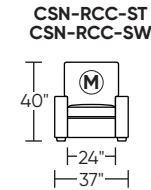

Options:

- Premium high-density, high-resiliency foam seats encased in down with semi-attached down back cushions
- Extra-firm premium high-density, high-resiliency foam seats encased in down with semi-attached down back cushions
- Extra-firm premium high-density, high-resiliency foam seats with semi-attached fiber back cushions
- Premium high-density, high-resiliency spring foam seats with semi-attached fiber back cushions
- Premium high-density, high-resiliency spring foam seats encased in down with semi-attached down back cushions
- Wood legs available in Dune, Ebony, Mink, or Oiled Ash finish

Additional Power Options:

- Motorized recliner* with an in-arm control panel that is easy to use and includes a USB charging port
- Available on seats with an arm (Right and left arms on RO3, both seats on RVS)
- RO3 middle seat has Power, Manual, or Stationary options
- Motor and electronics have a limited three-year warranty
- Lithium-ion battery pack available
- Battery pack has a one-year warranty

*Recommended to use a battery pack with the motorized swivel recliner CSN-RCC-SW because of its low profile and swivel function. Plugging it into the wall is not advised.

Please use actual leather, fabric, Crypton®, Sunbrella® and Ultrasuede® swatches when specifying furniture as the colors shown may vary due to the printing process.

MOTION LEGEND:

- Ⓜ = Motion* only
- Ⓞ = Optional motion* or stationary

*Manual and Power motion available