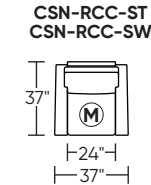

Options:

- Premium high-density, high-resiliency foam seats encased in down with semi-attached down back cushions
- Extra-firm premium high-density, high-resiliency foam seats encased in down with semi-attached down back cushions
- Extra-firm premium high-density, high-resiliency foam seats with semi-attached fiber back cushions
- Premium high-density, high-resiliency spring foam seats with semi-attached fiber back cushions
- Premium high-density, high-resiliency spring foam seats encased in down with semi-attached down back cushions
- Wood legs available in Dune, Ebony, Mink, or Oiled Ash finish

Additional Power Options:

- Motorized recliner* with an in-arm control panel that is easy to use and includes a USB charging port
- Available on seats with an arm (Right and left arms on RO3, both seats on RVS)
- RO3 middle seat has Power, Manual, or Stationary options
- Motor and electronics have a limited three-year warranty
- Lithium-ion battery pack available
- Battery pack has a one-year warranty

*Recommended to use a battery pack with the motorized swivel recliner CSN-RCC-SW because of its low profile and swivel function. Plugging it into the wall is not advised.

Please use actual leather, fabric, Crypton®, Sunbrella® and Ultrasuede® swatches when specifying furniture as the colors shown may vary due to the printing process.

MOTION LEGEND:

- Ⓜ = Motion* only
- Ⓞ = Optional motion* or stationary

*Manual and Power motion available