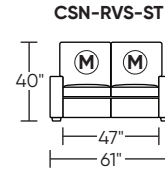

Options:

- Premium high-density, high-resiliency foam seats encased in down with semi-attached down back cushions
- Extra-firm premium high-density, high-resiliency foam seats encased in down with semi-attached down back cushions
- Extra-firm premium high-density, high-resiliency foam seats with semi-attached fiber back cushions
- Premium high-density, high-resiliency spring foam seats with semi-attached fiber back cushions
- Premium high-density, high-resiliency spring foam seats encased in down with semi-attached down back cushions
- Wood legs available in Dune, Ebony, Mink, or Oiled Ash finish

Additional Power Options:

- Motorized recliner* with an in-arm control panel that is easy to use and includes a USB charging port
- Available on seats with an arm (Right and left arms on RO3, both seats on RVS)
- RO3 middle seat has Power, Manual, or Stationary options
- Motor and electronics have a limited three-year warranty
- Lithium-ion battery pack available
- Battery pack has a one-year warranty

*Recommended to use a battery pack with the motorized swivel recliner CSN-RCC-SW because of its low profile and swivel function. Plugging it into the wall is not advised.

Please use actual leather, fabric, Crypton®, Sunbrella® and Ultrasuede® swatches when specifying furniture as the colors shown may vary due to the printing process.

MOTION LEGEND:

- Ⓜ = Motion* only
- Ⓞ = Optional motion* or stationary

*Manual and Power motion available