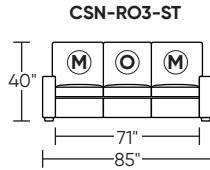

Options:

- Premium high-density, high-resiliency foam seats encased in down with semi-attached down back cushions
- Extra-firm premium high-density, high-resiliency foam seats encased in down with semi-attached down back cushions
- Extra-firm premium high-density, high-resiliency foam seats with semi-attached fiber back cushions
- Premium high-density, high-resiliency spring foam seats with semi-attached fiber back cushions
- Premium high-density, high-resiliency spring foam seats encased in down with semi-attached down back cushions
- Wood legs available in Dune, Ebony, Mink, or Oiled Ash finish

Additional Power Options:

- Motorized recliner* with an in-arm control panel that is easy to use and includes a USB charging port
- Available on seats with an arm (Right and left arms on RO3, both seats on RVS)
- RO3 middle seat has Power, Manual, or Stationary options
- Motor and electronics have a limited three-year warranty
- Lithium-ion battery pack available
- Battery pack has a one-year warranty

*Recommended to use a battery pack with the motorized swivel recliner CSN-RCC-SW because of its low profile and swivel function. Plugging it into the wall is not advised.

Please use actual leather, fabric, Crypton®, Sunbrella® and Ultrasuede® swatches when specifying furniture as the colors shown may vary due to the printing process.

MOTION LEGEND:

- Ⓜ = Motion* only
- Ⓞ = Optional motion* or stationary

*Manual and Power motion available