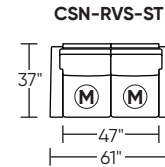

Options:

- Premium high-density, high-resiliency foam seats encased in down with semi-attached down back cushions
- Extra-firm premium high-density, high-resiliency foam seats encased in down with semi-attached down back cushions
- Extra-firm premium high-density, high-resiliency foam seats with semi-attached fiber back cushions
- Premium high-density, high-resiliency spring foam seats with semi-attached fiber back cushions
- Premium high-density, high-resiliency spring foam seats encased in down with semi-attached down back cushions
- Wood legs available in Dune, Ebony, Mink, or Oiled Ash finish

Additional Power Options:

- Motorized recliner* with an in-arm control panel that is easy to use and includes a USB charging port
- Available on seats with an arm (Right and left arms on RO3, both seats on RVS)
- RO3 middle seat has Power, Manual, or Stationary options
- Motor and electronics have a limited three-year warranty
- Lithium-ion battery pack available
- Battery pack has a one-year warranty

*Recommended to use a battery pack with the motorized swivel recliner CSN-RCC-SW because of its low profile and swivel function. Plugging it into the wall is not advised.

Please use actual leather, fabric, Crypton®, Sunbrella® and Ultrasuede® swatches when specifying furniture as the colors shown may vary due to the printing process.

MOTION LEGEND:

- Ⓜ = Motion* only
- Ⓞ = Optional motion* or stationary

*Manual and Power motion available