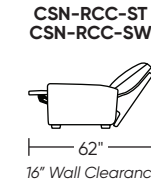

Options:

- Premium high-density, high-resiliency foam seats encased in down with semi-attached down back cushions
- Extra-firm premium high-density, high-resiliency foam seats encased in down with semi-attached down back cushions
- Extra-firm premium high-density, high-resiliency foam seats with semi-attached fiber back cushions
- Premium high-density, high-resiliency spring foam seats with semi-attached fiber back cushions
- Premium high-density, high-resiliency spring foam seats encased in down with semi-attached down back cushions
- Wood legs available in Dune, Ebony, Mink, or Oiled Ash finish

Additional Power Options:

- Motorized recliner* with an in-arm control panel that is easy to use and includes a USB charging port
- Available on seats with an arm (Right and left arms on RO3, both seats on RVS)
- RO3 middle seat has Power, Manual, or Stationary options
- Motor and electronics have a limited three-year warranty
- Lithium-ion battery pack available
- Battery pack has a one-year warranty

*Recommended to use a battery pack with the motorized swivel recliner CSN-RCC-SW because of its low profile and swivel function. Plugging it into the wall is not advised.

Please use actual leather, fabric, Crypton®, Sunbrella® and Ultrasuede® swatches when specifying furniture as the colors shown may vary due to the printing process.

MOTION LEGEND:

- Ⓜ = Motion* only
- Ⓞ = Optional motion* or stationary

*Manual and Power motion available