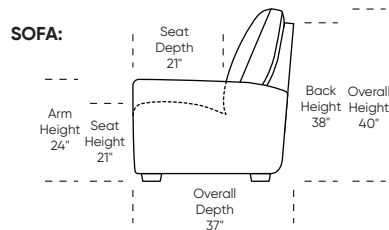

Options:

- Premium high-density, high-resiliency foam seats encased in down with semi-attached down back cushions
- Extra-firm premium high-density, high-resiliency foam seats encased in down with semi-attached down back cushions
- Extra-firm premium high-density, high-resiliency foam seats with semi-attached fiber back cushions
- Premium high-density, high-resiliency spring foam seats with semi-attached fiber back cushions
- Premium high-density, high-resiliency spring foam seats encased in down with semi-attached down back cushions
- Wood legs available in Dune, Ebony, Mink, or Oiled Ash finish

Additional Power Options:

- Motorized recliner* with an in-arm control panel that is easy to use and includes a USB charging port
- Available on seats with an arm (Right and left arms on RO3, both seats on RVS)
- RO3 middle seat has Power, Manual, or Stationary options
- Motor and electronics have a limited three-year warranty
- Lithium-ion battery pack available
- Battery pack has a one-year warranty

*Recommended to use a battery pack with the motorized swivel recliner CSN-RCC-SW because of its low profile and swivel function. Plugging it into the wall is not advised.

Please use actual leather, fabric, Crypton®, Sunbrella® and Ultrasuede® swatches when specifying furniture as the colors shown may vary due to the printing process.

MOTION LEGEND:

- Ⓜ = Motion* only
- Ⓞ = Optional motion* or stationary

*Manual and Power motion available