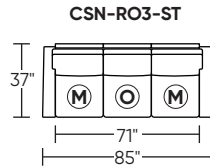

Options:

- Premium high-density, high-resiliency foam seats encased in down with semi-attached down back cushions
- Extra-firm premium high-density, high-resiliency foam seats encased in down with semi-attached down back cushions
- Extra-firm premium high-density, high-resiliency foam seats with semi-attached fiber back cushions
- Premium high-density, high-resiliency spring foam seats with semi-attached fiber back cushions
- Premium high-density, high-resiliency spring foam seats encased in down with semi-attached down back cushions
- Wood legs available in Dune, Ebony, Mink, or Oiled Ash finish

Additional Power Options:

- Motorized recliner* with an in-arm control panel that is easy to use and includes a USB charging port
- Available on seats with an arm (Right and left arms on RO3, both seats on RVS)
- RO3 middle seat has Power, Manual, or Stationary options
- Motor and electronics have a limited three-year warranty
- Lithium-ion battery pack available
- Battery pack has a one-year warranty

*Recommended to use a battery pack with the motorized swivel recliner CSN-RCC-SW because of its low profile and swivel function. Plugging it into the wall is not advised.

Please use actual leather, fabric, Crypton®, Sunbrella® and Ultrasuede® swatches when specifying furniture as the colors shown may vary due to the printing process.

MOTION LEGEND:

- Ⓜ = Motion* only
- Ⓞ = Optional motion* or stationary

*Manual and Power motion available