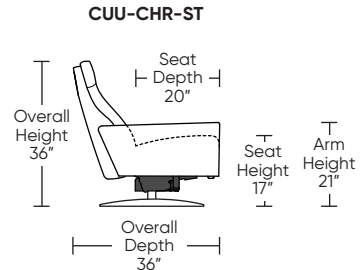

**CUMULUS**

**Standard Features:**

- Patented weight balanced mechanism
- Monofilament elastic webbing suspension
- Premium high-density, high-resiliency molded foam seat cushion encased in down
- Down encased cushioning
- Semi-attached back cushion
- Tight seat cushion
- Single-needle top-stitch with thick thread
- Manual articulating headrest
- Limited lifetime warranty on frame and suspension
- Quick-ship delivery
- Ten-year warranty on mechanism

Please use actual leather, fabric, Crypton®, Sunbrella® and Ultrasuede® swatches when specifying furniture as the colors shown may vary due to the printing process.

**Wall Clearance: ST - 14", LG - 16", XL - 18"**

Scale: 1/4 inch = 1 foot  
All dimensions are approximate and subject to change.  
Specify components from the sitting position.