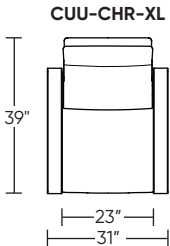

Please use actual leather, fabric, Crypton®, Sunbrella® and Ultrasuede® swatches when specifying furniture as the colors shown may vary due to the printing process.

**Wall Clearance: ST - 14", LG - 16", XL - 18"**

Scale: 1/4 inch = 1 foot  
All dimensions are approximate and subject to change.  
Specify components from the sitting position.