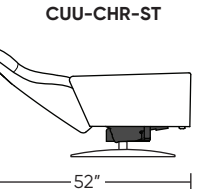

**CUMULUS**

**Standard Features:**

- Patented weight balanced mechanism
- Monofilament elastic webbing suspension
- Premium high-density, high-resiliency molded foam seat cushion encased in down
- Down encased cushioning
- Semi-attached back cushion
- Tight seat cushion
- Single-needle top-stitch with thick thread
- Manual articulating headrest
- Limited lifetime warranty on frame and suspension
- Quick-ship delivery
- Ten-year warranty on mechanism

Please use actual leather, fabric, Crypton®, Sunbrella® and Ultrasuede® swatches when specifying furniture as the colors shown may vary due to the printing process.

**Wall Clearance: ST - 14", LG - 16", XL - 18"**

Scale: 1/4 inch = 1 foot  
All dimensions are approximate and subject to change.  
Specify components from the sitting position.