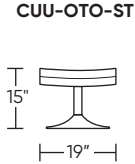

Please use actual leather, fabric, Crypton®, Sunbrella® and Ultrasuede® swatches when specifying furniture as the colors shown may vary due to the printing process.

**Wall Clearance: ST - 14", LG - 16", XL - 18"**

Scale: 1/4 inch = 1 foot  
All dimensions are approximate and subject to change.  
Specify components from the sitting position.