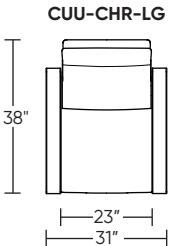

Please use actual leather, fabric, Crypton®, Sunbrella® and Ultrasuede® swatches when specifying furniture as the colors shown may vary due to the printing process.

**Wall Clearance: ST - 14", LG - 16", XL - 18"**

Scale: 1/4 inch = 1 foot  
All dimensions are approximate and subject to change.  
Specify components from the sitting position.