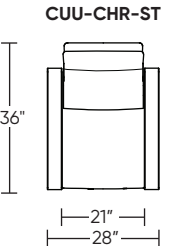

Please use actual leather, fabric, Crypton®, Sunbrella® and Ultrasuede® swatches when specifying furniture as the colors shown may vary due to the printing process.

**Wall Clearance: ST - 14", LG - 16", XL - 18"**

Scale: 1/4 inch = 1 foot  
All dimensions are approximate and subject to change.  
Specify components from the sitting position.