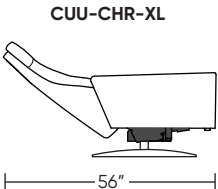

**CUMULUS**

**Standard Features:**

- Patented weight balanced mechanism
- Monofilament elastic webbing suspension
- Premium high-density, high-resiliency molded foam seat cushion encased in down
- Down encased cushioning
- Semi-attached back cushion
- Tight seat cushion
- Single-needle top-stitch with thick thread
- Manual articulating headrest
- Limited lifetime warranty on frame and suspension
- Quick-ship delivery
- Ten-year warranty on mechanism

Please use actual leather, fabric, Crypton®, Sunbrella® and Ultrasuede® swatches when specifying furniture as the colors shown may vary due to the printing process.

**Wall Clearance: ST - 14", LG - 16", XL - 18"**

Scale: 1/4 inch = 1 foot  
All dimensions are approximate and subject to change.  
Specify components from the sitting position.