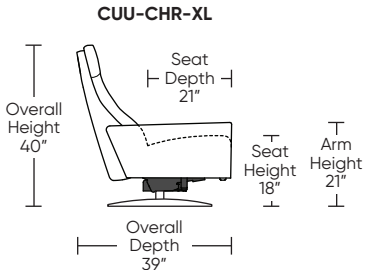

**CUMULUS**

**Standard Features:**

- Patented weight balanced mechanism
- Monofilament elastic webbing suspension
- Premium high-density, high-resiliency molded foam seat cushion encased in down
- Down encased cushioning
- Semi-attached back cushion
- Tight seat cushion
- Single-needle top-stitch with thick thread
- Manual articulating headrest
- Limited lifetime warranty on frame and suspension
- Quick-ship delivery
- Ten-year warranty on mechanism

Please use actual leather, fabric, Crypton®, Sunbrella® and Ultrasuede® swatches when specifying furniture as the colors shown may vary due to the printing process.

**Wall Clearance: ST - 14", LG - 16", XL - 18"**

Scale: 1/4 inch = 1 foot  
All dimensions are approximate and subject to change.  
Specify components from the sitting position.