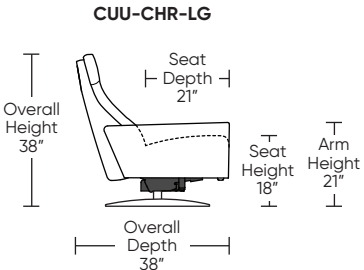

**CUMULUS**

**Standard Features:**

- Patented weight balanced mechanism
- Monofilament elastic webbing suspension
- Premium high-density, high-resiliency molded foam seat cushion encased in down
- Down encased cushioning
- Semi-attached back cushion
- Tight seat cushion
- Single-needle top-stitch with thick thread
- Manual articulating headrest
- Limited lifetime warranty on frame and suspension
- Quick-ship delivery
- Ten-year warranty on mechanism

Please use actual leather, fabric, Crypton®, Sunbrella® and Ultrasuede® swatches when specifying furniture as the colors shown may vary due to the printing process.

**Wall Clearance: ST - 14", LG - 16", XL - 18"**

Scale: 1/4 inch = 1 foot  
All dimensions are approximate and subject to change.  
Specify components from the sitting position.