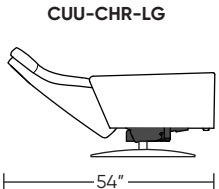

**CUMULUS**

**Standard Features:**

- Patented weight balanced mechanism
- Monofilament elastic webbing suspension
- Premium high-density, high-resiliency molded foam seat cushion encased in down
- Down encased cushioning
- Semi-attached back cushion
- Tight seat cushion
- Single-needle top-stitch with thick thread
- Manual articulating headrest
- Limited lifetime warranty on frame and suspension
- Quick-ship delivery
- Ten-year warranty on mechanism

Please use actual leather, fabric, Crypton®, Sunbrella® and Ultrasuede® swatches when specifying furniture as the colors shown may vary due to the printing process.

**Wall Clearance: ST - 14", LG - 16", XL - 18"**