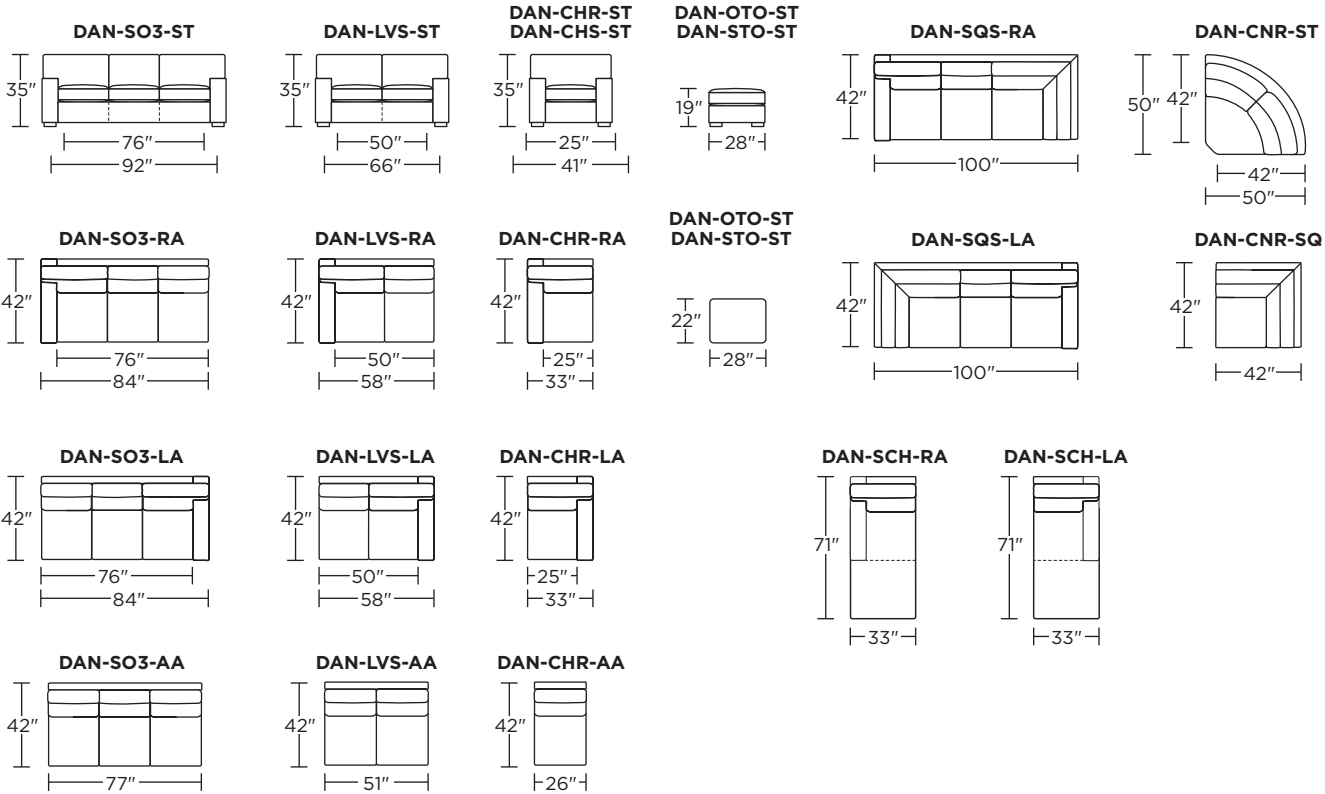

DANFORD

Standard Features:

- Advanced unidirectional suspension system
- Premium high-density, high-resiliency foam seats encased in down
- Loose back and seat cushions
- Double-needle top-stitch with thick thread
- Quick-ship delivery
- Limited lifetime warranty on frame and suspension

Please use actual leather, fabric, Crypton®, Sunbrella® and Ultrasuede® swatches when specifying furniture as the colors shown may vary due to the printing process.

Note: Dotted line indicates seam on leather, Ultrasuede® and up the roll fabrics. Seams are eliminated with railroaded fabrics.

Scale: 1/8 inch = 1 foot
All dimensions are approximate and subject to change.
Specify components from the sitting position.