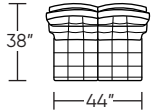

Note: Necessary Wall Clearance is 14"
 U.S. Patent #8882190. Additional patents pending.

DEE-REC-ST

DEE-LVS-ST

DEE-INS-06

DEE-REC-LA

DEE-LVS-LA

DEE-INS-09

DEE-REC-RA

DEE-LVS-RA

DEE-REC-AA

DEE-LVS-AA

Important Note:
 □ - This denotes power control box on arm

Scale : 1/8 inch = 1 foot
 All dimensions are approximate and subject to change.
 Specify all components from the sitting position.