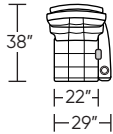

Note: Necessary Wall Clearance is 14"
 U.S. Patent #8882190. Additional patents pending.

DEE-REC-ST

DEE-LVS-ST

DEE-INS-06

DEE-REC-LA

DEE-LVS-LA

DEE-INS-09

DEE-REC-RA

DEE-LVS-RA

DEE-REC-AA

DEE-LVS-AA

Important Note:
 □ - This denotes power control box on arm

Scale : 1/8 inch = 1 foot
 All dimensions are approximate and subject to change.
 Specify all components from the sitting position.