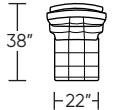

Note: Necessary Wall Clearance is 14"
 U.S. Patent #8882190. Additional patents pending.

DEE-REC-ST

DEE-LVS-ST

DEE-INS-06

DEE-REC-LA

DEE-LVS-LA

DEE-INS-09

DEE-REC-RA

DEE-LVS-RA

DEE-REC-AA

DEE-LVS-AA

Important Note:
 □ - This denotes power control box on arm

Scale : 1/8 inch = 1 foot
 All dimensions are approximate and subject to change.
 Specify all components from the sitting position.