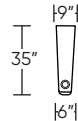

Note: Necessary Wall Clearance is 14"
 U.S. Patent #8882190. Additional patents pending.

DEE-REC-ST

DEE-LVS-ST

DEE-INS-06

DEE-REC-LA

DEE-LVS-LA

DEE-INS-09

DEE-REC-RA

DEE-LVS-RA

DEE-REC-AA

DEE-LVS-AA

Important Note:
 □ - This denotes power control box on arm

Scale : 1/8 inch = 1 foot
 All dimensions are approximate and subject to change.
 Specify all components from the sitting position.