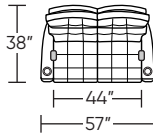

Note: Necessary Wall Clearance is 14"
 U.S. Patent #8882190. Additional patents pending.

DEE-REC-ST

DEE-LVS-ST

DEE-INS-06

DEE-REC-LA

DEE-LVS-LA

DEE-INS-09

DEE-REC-RA

DEE-LVS-RA

DEE-REC-AA

DEE-LVS-AA

Important Note:
 □ - This denotes power control box on arm

Scale : 1/8 inch = 1 foot
 All dimensions are approximate and subject to change.
 Specify all components from the sitting position.