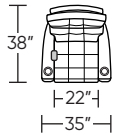

DEE-REC-ST