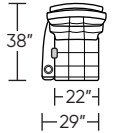

Note: Necessary Wall Clearance is 14"
 U.S. Patent #8882190. Additional patents pending.

DEE-REC-ST

DEE-LVS-ST

DEE-INS-06

DEE-REC-LA

DEE-LVS-LA

DEE-INS-09

DEE-REC-RA

DEE-LVS-RA

DEE-REC-AA

DEE-LVS-AA

Important Note:
 □ - This denotes power control box on arm

Scale : 1/8 inch = 1 foot
 All dimensions are approximate and subject to change.
 Specify all components from the sitting position.