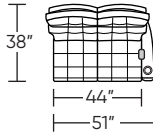

Note: Necessary Wall Clearance is 14"
 U.S. Patent #8882190. Additional patents pending.

DEE-REC-ST

DEE-LVS-ST

DEE-INS-06

DEE-REC-LA

DEE-LVS-LA

DEE-INS-09

DEE-REC-RA

DEE-LVS-RA

DEE-REC-AA

DEE-LVS-AA

Important Note:
 □ - This denotes power control box on arm

Scale : 1/8 inch = 1 foot
 All dimensions are approximate and subject to change.
 Specify all components from the sitting position.