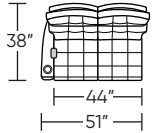

Note: Necessary Wall Clearance is 14"
 U.S. Patent #8882190. Additional patents pending.

DEE-REC-ST

DEE-LVS-ST

DEE-INS-06

DEE-REC-LA

DEE-LVS-LA

DEE-INS-09

DEE-REC-RA

DEE-LVS-RA

DEE-REC-AA

DEE-LVS-AA

Important Note:
 □ - This denotes power control box on arm

Scale : 1/8 inch = 1 foot
 All dimensions are approximate and subject to change.
 Specify all components from the sitting position.