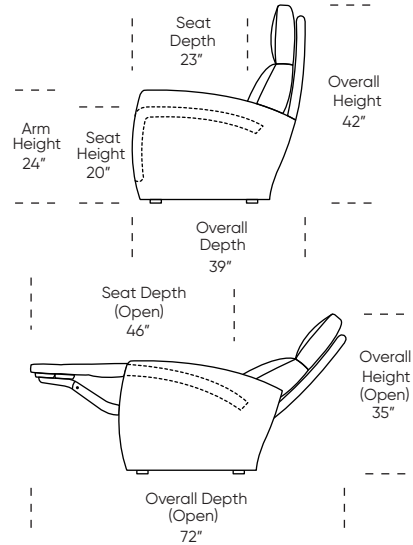

Options:

- Two-tone contrast available (First tone includes outer shell and arms. Second tone includes headrest, back cushion and seat cushion.)
- Stainless steel cup holder without LED lighting
- No cup holder
- Lithium-ion battery pack available
- Battery pack has a one-year warranty
- Extra-firm seating option (Seat cushion, back cushion and headrest)
- Headrest cover available

Please use actual leather, fabric, Crypton®, Sunbrella® and Ultrasuede® swatches when specifying furniture as the colors shown may vary due to the printing process.

NOTE: Please be advised that microfiber fabrics like SUEDELIFE and VEELIFE, and velvet fabrics such as JENSON, REED, and SURI, are not recommended for this style. For a comprehensive list of covers that are NOT suggested, please contact American Leather Support Services. This information can also be found on the fabric landing pages of our website or by scanning the swatch QR code.

Note: Necessary Wall Clearance is 14"
U.S. Patent #8882190. Additional patents pending.

Important Note:
□ - This denotes power control box on arm

Scale : 1/8 inch = 1 foot
All dimensions are approximate and subject to change.
Specify all components from the sitting position.