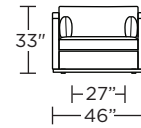

DLY-CH2-ST