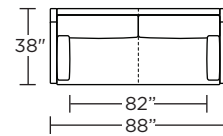

DLY-SO2-ST