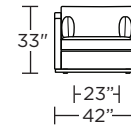

DLY-CHR-ST