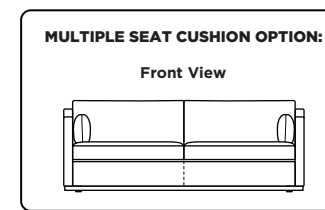

Leg height is 2"

**Use Color 2 for back/seat cushions with 2 seat option; Use Color 3 for back/seat cushions with bench seat cushion option

Please use actual leather, fabric, Crypton®, Sunbrella® and Ultrasuede® swatches when specifying furniture as the colors shown may vary due to the printing process.

DLY-LVS-LA

DLY-LVS-RA

Note: Dotted line indicates seam on leather, Ultrasuede® and up the roll fabrics. Seams are eliminated with railroaded fabrics.

Scale: 1/8 inch = 1 foot
All dimensions are approximate and subject to change.
Specify components from the sitting position.