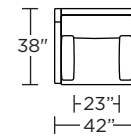

DLY-CHR-ST