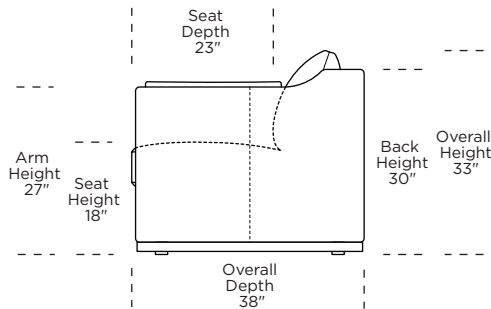

Leg height is 2"

**Use Color 2 for back/seat cushions with 2 seat option; Use Color 3 for back/seat cushions with bench seat cushion option

Please use actual leather, fabric, Crypton®, Sunbrella® and Ultrasuede® swatches when specifying furniture as the colors shown may vary due to the printing process.

DLY-LVS-LA

DLY-LVS-RA

Note: Dotted line indicates seam on leather, Ultrasuede® and up the roll fabrics. Seams are eliminated with railroaded fabrics.

Scale: 1/8 inch = 1 foot
All dimensions are approximate and subject to change.
Specify components from the sitting position.