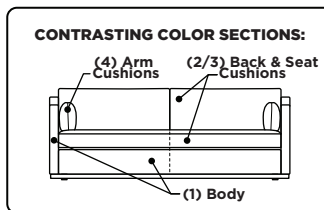

Leg height is 2"

**Use Color 2 for back/seat cushions with 2 seat option; Use Color 3 for back/seat cushions with bench seat cushion option

Please use actual leather, fabric, Crypton®, Sunbrella® and Ultrasuede® swatches when specifying furniture as the colors shown may vary due to the printing process.

DLY-SO2-ST

DLY-CH2-ST

DLY-CHR-ST

DLY-SQS-LA

DLY-SO2-ST

DLY-CH2-ST

DLY-CHR-ST

DLY-SQS-RA

DLY-LVS-LA

DLY-LVS-RA

Note: Dotted line indicates seam on leather, Ultrasuede® and up the roll fabrics. Seams are eliminated with railroaded fabrics.

Scale: 1/8 inch = 1 foot
All dimensions are approximate and subject to change.
Specify components from the sitting position.