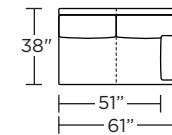

Leg height is 2"

**Use Color 2 for back/seat cushions with 2 seat option; Use Color 3 for back/seat cushions with bench seat cushion option

Please use actual leather, fabric, Crypton®, Sunbrella® and Ultrasuede® swatches when specifying furniture as the colors shown may vary due to the printing process.

DLY-LVS-LA

DLY-LVS-RA

Note: Dotted line indicates seam on leather, Ultrasuede® and up the roll fabrics. Seams are eliminated with railroaded fabrics.

Scale: 1/8 inch = 1 foot
All dimensions are approximate and subject to change.
Specify components from the sitting position.