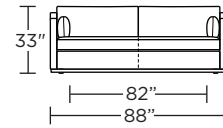

Standard Features:

- Advanced unidirectional suspension system
- Premium high-density, high-resiliency foam seat cushions encased in down
- Loose bench seat and back cushions
- Single-needle top-stitch
- Limited lifetime warranty on frame and suspension
- Quick-ship delivery

Options:

- Premium high-density, high-resiliency foam seat cushions
- Extra-firm premium high-density, high-resiliency foam seat cushions
- Premium high-density, high-resiliency foam seat cushions encased in Trillium
- Multiple seat cushion option
- Wood base available in Dune, Ebony, Mink, or Oiled Ash finish
- Solid Natural Walnut base also available
- Contrasting cover available (three tone):
  - Color 1 - Body (dictates cost)
  - Color 2 or 3 - Back/seat cushions**
  - Color 4 - arm cushions

Leg height is 2"

**Use Color 2 for back/seat cushions with 2 seat option; Use Color 3 for back/seat cushions with bench seat cushion option

Please use actual leather, fabric, Crypton®, Sunbrella® and Ultrasuede® swatches when specifying furniture as the colors shown may vary due to the printing process.

DLY-SO2-ST