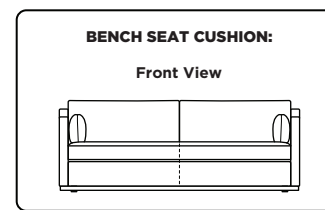

Leg height is 2"

**Use Color 2 for back/seat cushions with 2 seat option; Use Color 3 for back/seat cushions with bench seat cushion option

Please use actual leather, fabric, Crypton®, Sunbrella® and Ultrasuede® swatches when specifying furniture as the colors shown may vary due to the printing process.

DLY-LVS-LA

DLY-LVS-RA

Note: Dotted line indicates seam on leather, Ultrasuede® and up the roll fabrics. Seams are eliminated with railroaded fabrics.

Scale: 1/8 inch = 1 foot
All dimensions are approximate and subject to change.
Specify components from the sitting position.