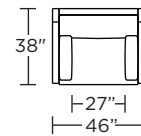

DLY-CH2-ST