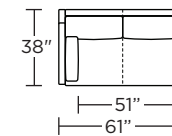

Leg height is 2"

**Use Color 2 for back/seat cushions with 2 seat option; Use Color 3 for back/seat cushions with bench seat cushion option

Please use actual leather, fabric, Crypton®, Sunbrella® and Ultrasuede® swatches when specifying furniture as the colors shown may vary due to the printing process.

DLY-LVS-LA

DLY-LVS-RA

Note: Dotted line indicates seam on leather, Ultrasuede® and up the roll fabrics. Seams are eliminated with railroaded fabrics.

Scale: 1/8 inch = 1 foot
All dimensions are approximate and subject to change.
Specify components from the sitting position.