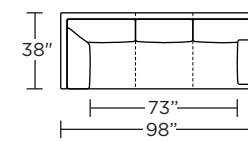

DLY-SQS-LA