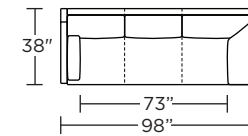

Leg height is 2"

**Use Color 2 for back/seat cushions with 2 seat option; Use Color 3 for back/seat cushions with bench seat cushion option

Please use actual leather, fabric, Crypton®, Sunbrella® and Ultrasuede® swatches when specifying furniture as the colors shown may vary due to the printing process.

DLY-LVS-LA

DLY-LVS-RA

Note: Dotted line indicates seam on leather, Ultrasuede® and up the roll fabrics. Seams are eliminated with railroaded fabrics.

Scale: 1/8 inch = 1 foot
All dimensions are approximate and subject to change.
Specify components from the sitting position.