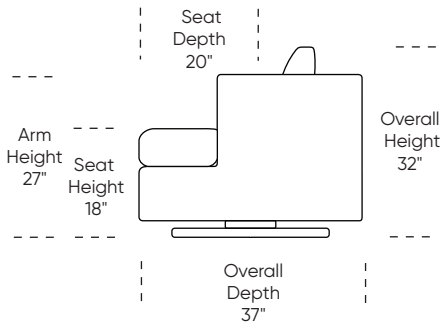

Please use actual leather, fabric, Crypton®, Sunbrella® and Ultrasuede® swatches when specifying furniture as the colors shown may vary due to the printing process.

*Note: arm height for this frame is measured at the highest point of the curved arm.

Scale: 1/4 inch = 1 foot
All dimensions are approximate and subject to change.
Specify components from the sitting position.