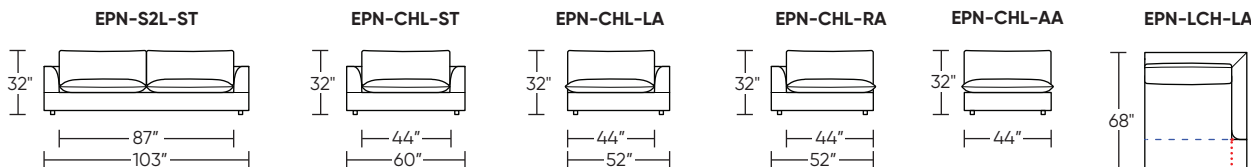

Please use actual leather, fabric, Crypton®, Sunbrella® and Ultrasuede® swatches when specifying furniture as the colors shown may vary due to the printing process.

Studio:

Grand:

Note: Dashed horizontal line (---) indicates seam on leather and railroaded fabrics. Dotted vertical line (.....) indicates seam on Ultrasuede® and up the roll fabrics.

Scale: 1/8 inch = 1 foot
All dimensions are approximate and subject to change.
Specify components from the sitting position.