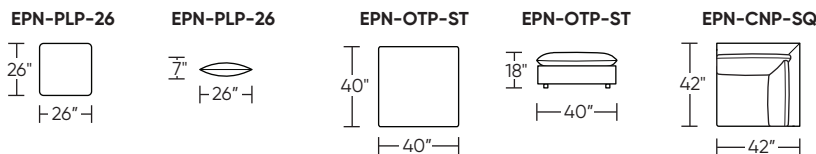

Please use actual leather, fabric, Crypton®, Sunbrella® and Ultrasuede® swatches when specifying furniture as the colors shown may vary due to the printing process.

Studio:

Grand:

Note: Dashed horizontal line (---) indicates seam on leather and railroaded fabrics. Dotted vertical line (.....) indicates seam on Ultrasuede® and up the roll fabrics.