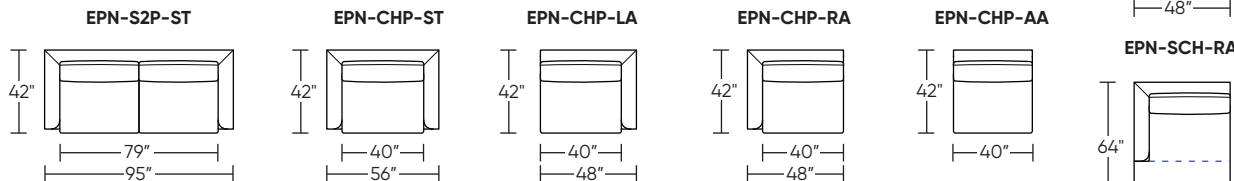

Please use actual leather, fabric, Crypton®, Sunbrella® and Ultrasuede® swatches when specifying furniture as the colors shown may vary due to the printing process.

Studio:

Grand:

Note: Dashed horizontal line (---) indicates seam on leather and railroaded fabrics. Dotted vertical line (.....) indicates seam on Ultrasuede® and up the roll fabrics.