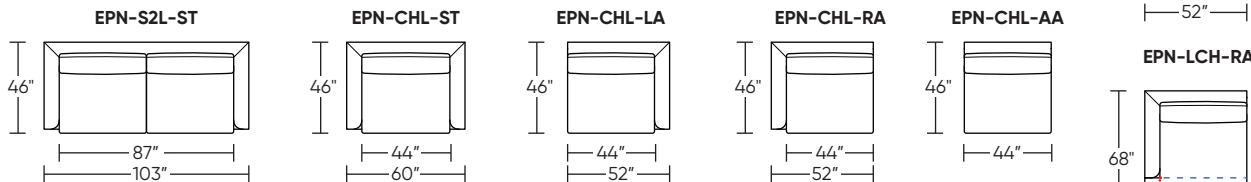

Please use actual leather, fabric, Crypton®, Sunbrella® and Ultrasuede® swatches when specifying furniture as the colors shown may vary due to the printing process.

Studio:

Grand:

Note: Dashed horizontal line (---) indicates seam on leather and railroaded fabrics. Dotted vertical line (.....) indicates seam on Ultrasuede® and up the roll fabrics.