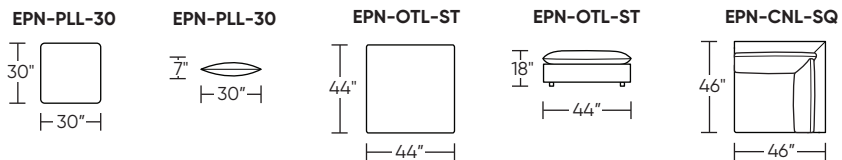

Please use actual leather, fabric, Crypton®, Sunbrella® and Ultrasuede® swatches when specifying furniture as the colors shown may vary due to the printing process.

Studio:

Grand:

Note: Dashed horizontal line (---) indicates seam on leather and railroaded fabrics. Dotted vertical line (.....) indicates seam on Ultrasuede® and up the roll fabrics.