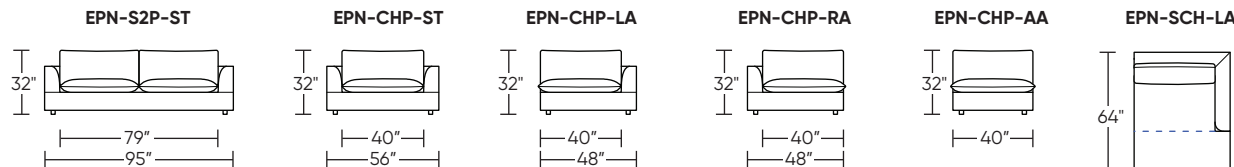

Please use actual leather, fabric, Crypton®, Sunbrella® and Ultrasuede® swatches when specifying furniture as the colors shown may vary due to the printing process.

Studio:

Grand:

Note: Dashed horizontal line (---) indicates seam on leather and railroaded fabrics. Dotted vertical line (.....) indicates seam on Ultrasuede® and up the roll fabrics.