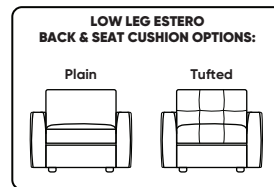

**Options:**

**Back & Seat Cushions:**

- Foam
  - Knife-Edge
  - Tufted
  - Plain
- Down (Upcharge)
  - Knife-Edge
  - Tufted
  - Plain
- Trillium (Upcharge)
  - Knife-Edge
  - Tufted
  - Plain

**Back Cushions:**

- Standard
- Tall (+2")

**High Leg Estero available with:**

- Wood Leg
  - Dune
  - Ebony
  - Mink
  - Oiled Ash
- Metal Leg
  - Brushed Stainless

**Standard Features:**

- Advanced unidirectional suspension system
- Foam: Premium high-density, high-resiliency foam seat cushions with fiber filled back cushions
- Loose knife-edge back cushions
- Single-needle top-stitch
- Limited lifetime warranty on frame and suspension
- Quick-ship delivery

**Construction Notes:**

- Plain or Tufted (tufted detail not available with knife-edge back cushion option)
- Loose knife-edge back cushions
- Down: Premium high-density, high-resiliency foam seat cushions with memory foam inserts encased in down with down-blend filled back cushions
- Trillium: Premium high-density, high-resiliency foam seat cushions with memory foam inserts encased in Trillium with Trillium filled back cushions

**Note:** Dotted line indicates seam on leather, Ultrasuede® and up the roll fabrics. Seams are eliminated with railroaded fabrics, except on chaise (SCH, LCH) to maintain consistent nap direction across the entire sectional.