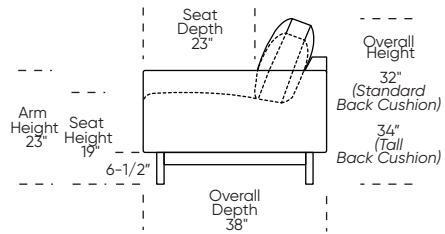

UPHOLSTERED (NO SKIRT):

UPHOLSTERED (NO SKIRT):

**Standard Seat Height
High Leg**