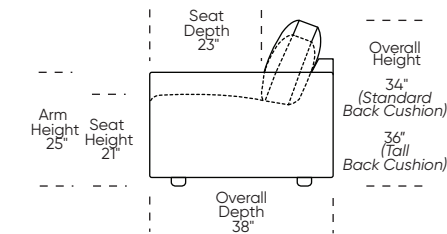

Please use actual leather, fabric, Crypton®, Sunbrella® and Ultrasuede® swatches when specifying furniture as the colors shown may vary due to the printing process.

Scale: 1/8 inch = 1 foot  
All dimensions are approximate and subject to change.  
Specify components from the sitting position.

**UPHOLSTERED (NO SKIRT):**

**UPHOLSTERED (NO SKIRT):**

**Standard Seat Height  
High Leg**

**Higher Seat Height  
High Leg**

**Standard Seat Height  
Low Leg (Hidden Leg is used)**

**Higher Seat Height  
Low Leg (Hidden Leg is used)**

**SKIRTED:**

**SKIRTED:**

**Standard Seat Height  
High Leg**

**Higher Seat Height  
High Leg**

**Standard Seat Height  
Low Leg (Hidden Leg is used)**

**Higher Seat Height  
Low Leg (Hidden Leg is used)**