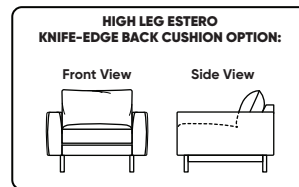

Frame Options:

► Upholstered (No skirt):

- Standard Seat Height - 19"
  - High Leg
  - Low Leg
- Higher Seat Height - 21"
  - High Leg
  - Low Leg

► Skirted (Upcharge):

- Standard Seat Height - 19"
  - High Leg
  - Low Leg
- Higher Seat Height - 21"
  - High Leg
  - Low Leg

Options:

Back & Seat Cushions:

- Foam
  - Knife-Edge
  - Tufted
  - Plain
- Down (Upcharge)
  - Knife-Edge
  - Tufted
  - Plain
- Trillium (Upcharge)
  - Knife-Edge
  - Tufted
  - Plain

Back Cushions:

- Standard
- Tall (+2")

High Leg Estero available with:

- Wood Leg
  - Dune
  - Ebony
  - Mink
  - Oiled Ash
- Metal Leg
  - Brushed Stainless

Standard Features:

- Advanced unidirectional suspension system
- Foam: Premium high-density, high-resiliency foam seat cushions with fiber filled back cushions
- Loose knife-edge back cushions
- Single-needle top-stitch
- Limited lifetime warranty on frame and suspension
- Quick-ship delivery

Construction Notes:

- Plain or Tufted (tufted detail not available with knife-edge back cushion option)
- Loose knife-edge back cushions
- Down: Premium high-density, high-resiliency foam seat cushions with memory foam inserts encased in down with down-blend filled back cushions
- Trillium: Premium high-density, high-resiliency foam seat cushions with memory foam inserts encased in Trillium with Trillium filled back cushions

Note: Dotted line indicates seam on leather, Ultrasuede® and up the roll fabrics. Seams are eliminated with railroaded fabrics, except on chaise (SCH, LCH) to maintain consistent nap direction across the entire sectional.

Please use actual leather, fabric, Crypton®, Sunbrella® and Ultrasuede® swatches when specifying furniture as the colors shown may vary due to the printing process.

Scale: 1/8 inch = 1 foot
All dimensions are approximate and subject to change.
Specify components from the sitting position.