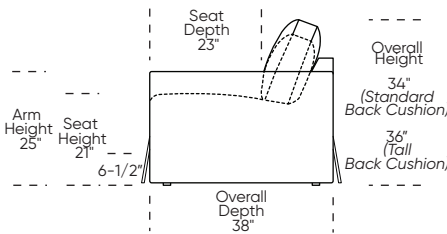

Please use actual leather, fabric, Crypton®, Sunbrella® and Ultrasuede® swatches when specifying furniture as the colors shown may vary due to the printing process.

Scale: 1/8 inch = 1 foot  
All dimensions are approximate and subject to change.  
Specify components from the sitting position.

**UPHOLSTERED (NO SKIRT):**

**UPHOLSTERED (NO SKIRT):**

**Standard Seat Height  
High Leg**

**Higher Seat Height  
High Leg**

**Standard Seat Height  
Low Leg (Hidden Leg is used)**

**Higher Seat Height  
Low Leg (Hidden Leg is used)**

**SKIRTED:**

**SKIRTED:**

**Standard Seat Height  
High Leg**

**Higher Seat Height  
High Leg**

**Standard Seat Height  
Low Leg (Hidden Leg is used)**

**Higher Seat Height  
Low Leg (Hidden Leg is used)**