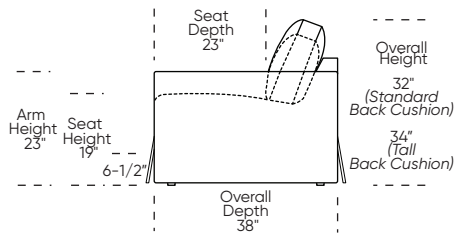

Please use actual leather, fabric, Crypton®, Sunbrella® and Ultrasuede® swatches when specifying furniture as the colors shown may vary due to the printing process.

Scale: 1/8 inch = 1 foot  
All dimensions are approximate and subject to change.  
Specify components from the sitting position.

**UPHOLSTERED (NO SKIRT):**

**UPHOLSTERED (NO SKIRT):**

**Standard Seat Height  
High Leg**

**Higher Seat Height  
High Leg**

**Standard Seat Height  
Low Leg (Hidden Leg is used)**

**Higher Seat Height  
Low Leg (Hidden Leg is used)**

**SKIRTED:**

**SKIRTED:**

**Standard Seat Height  
High Leg**

**Higher Seat Height  
High Leg**

**Standard Seat Height  
Low Leg (Hidden Leg is used)**

**Higher Seat Height  
Low Leg (Hidden Leg is used)**