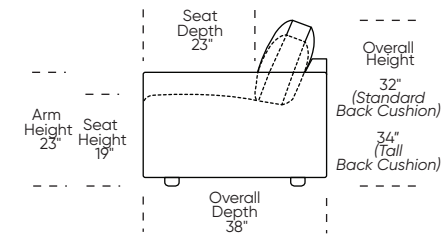

Please use actual leather, fabric, Crypton®, Sunbrella® and Ultrasuede® swatches when specifying furniture as the colors shown may vary due to the printing process.

Scale: 1/8 inch = 1 foot  
All dimensions are approximate and subject to change.  
Specify components from the sitting position.

**UPHOLSTERED (NO SKIRT):**

**UPHOLSTERED (NO SKIRT):**

**Standard Seat Height  
High Leg**

**Higher Seat Height  
High Leg**

**Standard Seat Height  
Low Leg (Hidden Leg is used)**

**Higher Seat Height  
Low Leg (Hidden Leg is used)**

**SKIRTED:**

**SKIRTED:**

**Standard Seat Height  
High Leg**

**Higher Seat Height  
High Leg**

**Standard Seat Height  
Low Leg (Hidden Leg is used)**

**Higher Seat Height  
Low Leg (Hidden Leg is used)**