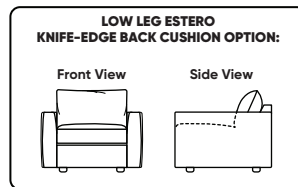

Frame Options:

► Upholstered (No skirt):

- Standard Seat Height - 19"
  - High Leg
  - Low Leg
- Higher Seat Height - 21"
  - High Leg
  - Low Leg

► Skirted (Upcharge):

- Standard Seat Height - 19"
  - High Leg
  - Low Leg
- Higher Seat Height - 21"
  - High Leg
  - Low Leg

Options:

Back & Seat Cushions:

- Foam
  - Knife-Edge
  - Tufted
  - Plain
- Down (Upcharge)
  - Knife-Edge
  - Tufted
  - Plain
- Trillium (Upcharge)
  - Knife-Edge
  - Tufted
  - Plain

Back Cushions:

- Standard
- Tall (+2")

High Leg Estero available with:

- Wood Leg
  - Dune
  - Ebony
  - Mink
  - Oiled Ash
- Metal Leg
  - Brushed Stainless

Standard Features:

- Advanced unidirectional suspension system
- Foam: Premium high-density, high-resiliency foam seat cushions with fiber filled back cushions
- Loose knife-edge back cushions
- Single-needle top-stitch
- Limited lifetime warranty on frame and suspension
- Quick-ship delivery

Construction Notes:

- Plain or Tufted (tufted detail not available with knife-edge back cushion option)
- Loose knife-edge back cushions
- Down: Premium high-density, high-resiliency foam seat cushions with memory foam inserts encased in down with down-blend filled back cushions
- Trillium: Premium high-density, high-resiliency foam seat cushions with memory foam inserts encased in Trillium with Trillium filled back cushions

Note: Dotted line indicates seam on leather, Ultrasuede® and up the roll fabrics. Seams are eliminated with railroaded fabrics, except on chaise (SCH, LCH) to maintain consistent nap direction across the entire sectional.

Please use actual leather, fabric, Crypton®, Sunbrella® and Ultrasuede® swatches when specifying furniture as the colors shown may vary due to the printing process.

Scale: 1/8 inch = 1 foot
All dimensions are approximate and subject to change.
Specify components from the sitting position.