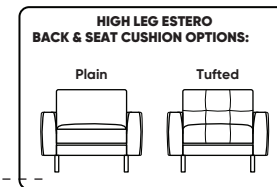

**Options:**

**Back & Seat Cushions:**

- Foam
  - Knife-Edge
  - Tufted
  - Plain
- Down (Upcharge)
  - Knife-Edge
  - Tufted
  - Plain
- Trillium (Upcharge)
  - Knife-Edge
  - Tufted
  - Plain

**Back Cushions:**

- Standard
- Tall (+2")

**High Leg Estero available with:**

- Wood Leg
  - Dune
  - Ebony
  - Mink
  - Oiled Ash
- Metal Leg
  - Brushed Stainless

**Standard Features:**

- Advanced unidirectional suspension system
- Foam: Premium high-density, high-resiliency foam seat cushions with fiber filled back cushions
- Loose knife-edge back cushions
- Single-needle top-stitch
- Limited lifetime warranty on frame and suspension
- Quick-ship delivery

**Construction Notes:**

- Plain or Tufted (tufted detail not available with knife-edge back cushion option)
- Loose knife-edge back cushions
- Down: Premium high-density, high-resiliency foam seat cushions with memory foam inserts encased in down with down-blend filled back cushions
- Trillium: Premium high-density, high-resiliency foam seat cushions with memory foam inserts encased in Trillium with Trillium filled back cushions

**Note:** Dotted line indicates seam on leather, Ultrasuede® and up the roll fabrics. Seams are eliminated with railroaded fabrics, except on chaise (SCH, LCH) to maintain consistent nap direction across the entire sectional.