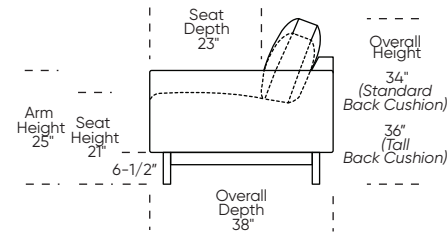

Please use actual leather, fabric, Crypton®, Sunbrella® and Ultrasuede® swatches when specifying furniture as the colors shown may vary due to the printing process.

Scale: 1/8 inch = 1 foot  
All dimensions are approximate and subject to change.  
Specify components from the sitting position.

**UPHOLSTERED (NO SKIRT):**

**UPHOLSTERED (NO SKIRT):**

**Standard Seat Height  
High Leg**

**Higher Seat Height  
High Leg**

**Standard Seat Height  
Low Leg (Hidden Leg is used)**

**Higher Seat Height  
Low Leg (Hidden Leg is used)**

**SKIRTED:**

**SKIRTED:**

**Standard Seat Height  
High Leg**

**Higher Seat Height  
High Leg**

**Standard Seat Height  
Low Leg (Hidden Leg is used)**

**Higher Seat Height  
Low Leg (Hidden Leg is used)**