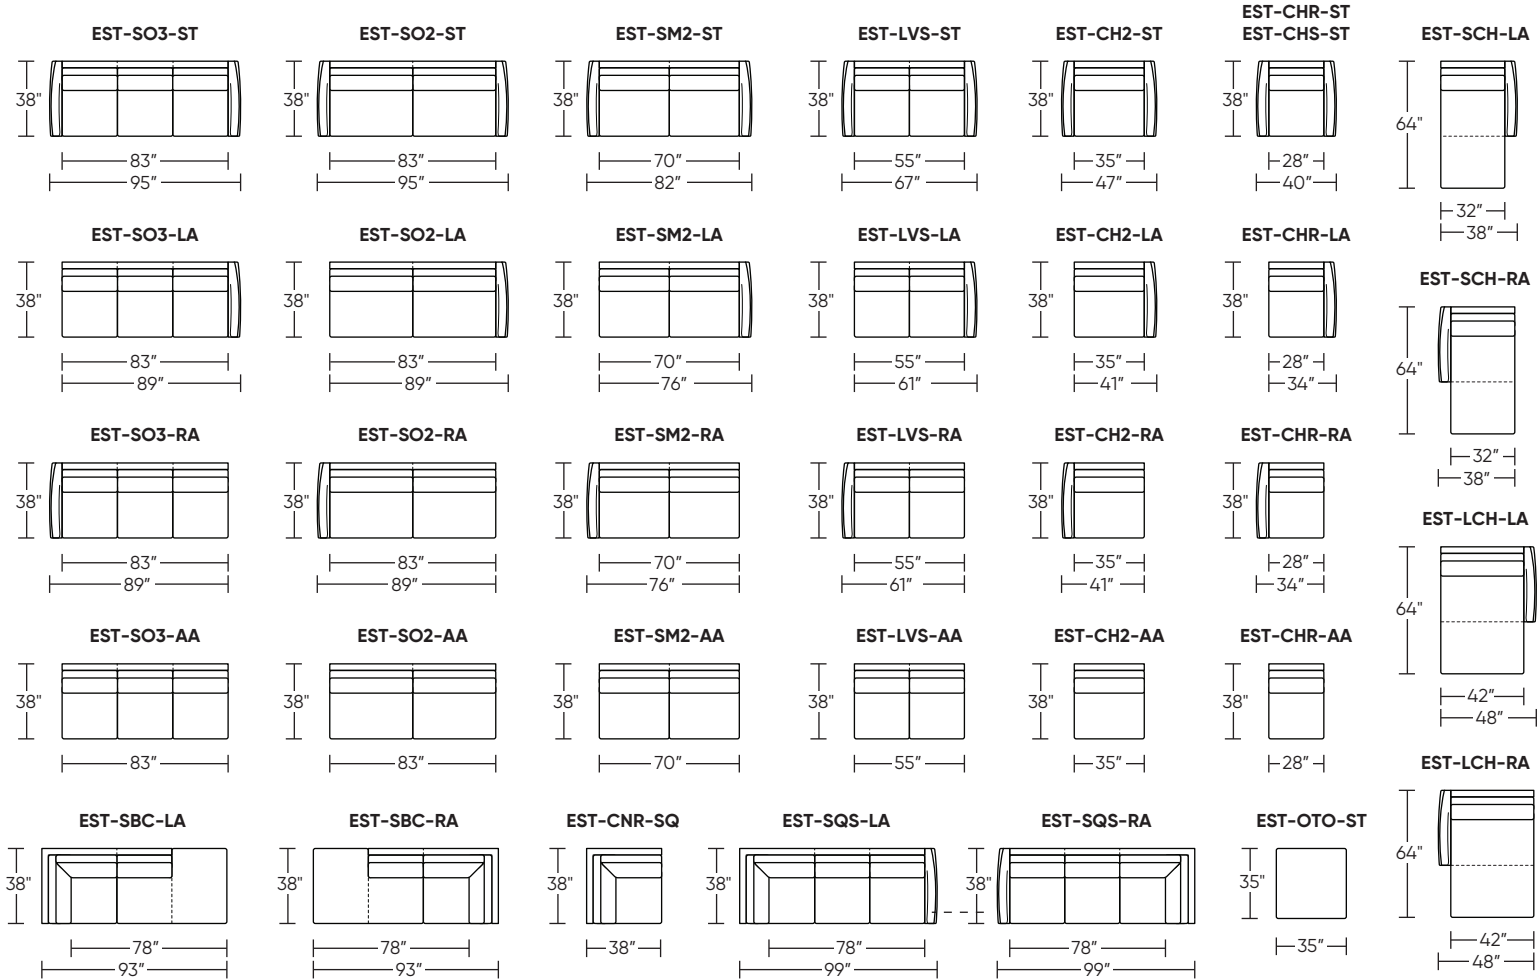

Frame Options:

► Upholstered (No skirt):

- Standard Seat Height - 19"
  - High Leg
  - Low Leg
- Higher Seat Height - 21"
  - High Leg
  - Low Leg

► Skirted (Upcharge):

- Standard Seat Height - 19"
  - High Leg
  - Low Leg
- Higher Seat Height - 21"
  - High Leg
  - Low Leg

Options:

Back & Seat Cushions:

- Foam
  - Knife-Edge
  - Tufted
  - Plain
- Down (Upcharge)
  - Knife-Edge
  - Tufted
  - Plain
- Trillium (Upcharge)
  - Knife-Edge
  - Tufted
  - Plain

Back Cushions:

- Standard
- Tall (+2")

High Leg Estero available with:

- Wood Leg
  - Dune
  - Ebony
  - Mink
  - Oiled Ash
- Metal Leg
  - Brushed Stainless

Standard Features:

- Advanced unidirectional suspension system
- Foam: Premium high-density, high-resiliency foam seat cushions with fiber filled back cushions
- Loose knife-edge back cushions
- Single-needle top-stitch
- Limited lifetime warranty on frame and suspension
- Quick-ship delivery

Construction Notes:

- Plain or Tufted (tufted detail not available with knife-edge back cushion option)
- Loose knife-edge back cushions
- Down: Premium high-density, high-resiliency foam seat cushions with memory foam inserts encased in down with down-blend filled back cushions
- Trillium: Premium high-density, high-resiliency foam seat cushions with memory foam inserts encased in Trillium with Trillium filled back cushions

Note: Dotted line indicates seam on leather, Ultrasuede® and up the roll fabrics. Seams are eliminated with railroaded fabrics, except on chaise (SCH, LCH) to maintain consistent nap direction across the entire sectional.

Please use actual leather, fabric, Crypton®, Sunbrella® and Ultrasuede® swatches when specifying furniture as the colors shown may vary due to the printing process.

Scale: 1/8 inch = 1 foot
All dimensions are approximate and subject to change.
Specify components from the sitting position.