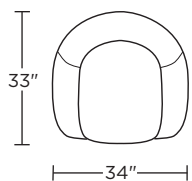

FLZ-CHS-ST

FLZ-CHS-ST

*Please use actual leather, fabric and Ultrasuede® swatches when specifying furniture as the colors shown may vary due to the printing process.*

\*Note: arm height for this frame is measured at the highest point of the curved arm.