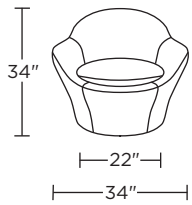

FLZ-CHS-ST

FLZ-CHS-ST

*Please use actual leather, fabric and Ultrasuede® swatches when specifying furniture as the colors shown may vary due to the printing process.*

\*Note: arm height for this frame is measured at the highest point of the curved arm.