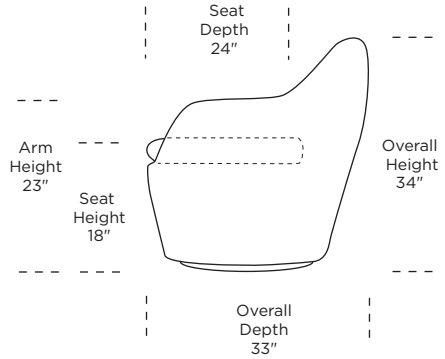

FLZ-CHS-ST

FLZ-CHS-ST

*Please use actual leather, fabric and Ultrasuede® swatches when specifying furniture as the colors shown may vary due to the printing process.*

\*Note: arm height for this frame is measured at the highest point of the curved arm.