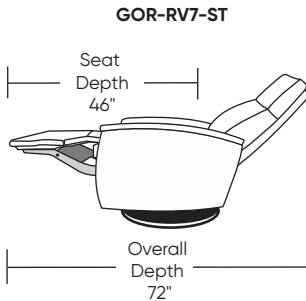

- Premium high-density, high-resiliency foam seat cushion
- Single-needle top-stitch with thick thread
- Semi-attached arm and back cushions
- Tight seat cushion
- Articulating headrest
- Stainless steel footrest extension hides all mechanical linkages
- Quick-ship delivery
- Limited lifetime warranty on frame
- Ten-year warranty on mechanism

Options:

- Wood disc base available in Dune, Ebony, Mink, or Oiled Ash finish
- Wood disc base available in Natural Walnut
- Metal disc base available in Brushed Stainless Steel
- Metal four star base available in Antique Brass, Burnished Bronze or Polished Nickel
- Fixed wood legs available in Natural Walnut
- Fixed wood legs available in Dune, Ebony, Mink, or Oiled Ash finish
- Four star base combining a metal foundation with sleek Natural Walnut accents
- Extra firm seating option (Seat cushion, back cushion, and headrest)
- Stainless Steel lever available on manual recliner
- Headrest cover available
- Order HRC-RV5-PW or HRC-RV7-PW

Additional Power Options:

- Motorized recliner with an in-arm control panel that is easy to use and includes a USB-C charging port
- Motor and electronics have a three-year warranty
- Lithium-ion battery pack available
- Battery pack has a one-year warranty

Please use actual leather, fabric, Crypton®, Sunbrella® and Ultrasuede® swatches when specifying furniture as the colors shown may vary due to the printing process.

Wall clearance is 12-17"

Microfiber fabrics such as SUEDELIFE and VEELIFE not suggested for this style

U.S. Patent # 8882190 & 9504328
China Patent #201280015832, 201510836445, & 201510836650
Additional patents pending
All dimensions are approximate and subject to change