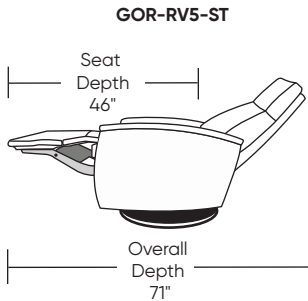

- Premium high-density, high-resiliency foam seat cushion
- Single-needle top-stitch with thick thread
- Semi-attached arm and back cushions
- Tight seat cushion
- Articulating headrest
- Stainless steel footrest extension hides all mechanical linkages
- Quick-ship delivery
- Limited lifetime warranty on frame
- Ten-year warranty on mechanism

Options:

- Wood disc base available in Dune, Ebony, Mink, or Oiled Ash finish
- Wood disc base available in Natural Walnut
- Metal disc base available in Brushed Stainless Steel
- Metal four star base available in Antique Brass, Burnished Bronze or Polished Nickel
- Fixed wood legs available in Natural Walnut
- Fixed wood legs available in Dune, Ebony, Mink, or Oiled Ash finish
- Four star base combining a metal foundation with sleek Natural Walnut accents
- Extra firm seating option (Seat cushion, back cushion, and headrest)
- Stainless Steel lever available on manual recliner
- Headrest cover available
- Order HRC-RV5-PW or HRC-RV7-PW

Additional Power Options:

- Motorized recliner with an in-arm control panel that is easy to use and includes a USB-C charging port
- Motor and electronics have a three-year warranty
- Lithium-ion battery pack available
- Battery pack has a one-year warranty

Please use actual leather, fabric, Crypton®, Sunbrella® and Ultrasuede® swatches when specifying furniture as the colors shown may vary due to the printing process.

Wall clearance is 12-17"

Microfiber fabrics such as SUEDELIFE and VEELIFE not suggested for this style

U.S. Patent # 8882190 & 9504328
China Patent #201280015832, 201510836445, & 201510836650
Additional patents pending
All dimensions are approximate and subject to change