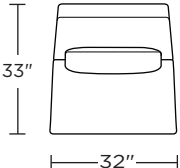

HUG-CHR-ST

HUG-CHR-ST

Scale: 1/4 inch = 1 foot
All dimensions are approximate and subject to change.
Specify components from the sitting position.