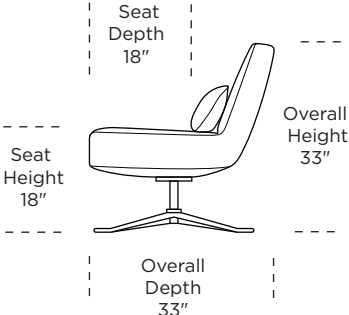

Standard Features:

- Advanced unidirectional suspension system
- Premium high-density, high-resiliency foam seat
- Tight back and seat cushion
- Single-needle top stitching
- Down lumbar pillow measuring 10"x25"x4"
- Limited lifetime warranty on frame and suspension
- Quick-ship delivery

HUG-CHR-ST

HUG-CHR-ST

Scale: 1/4 inch = 1 foot
All dimensions are approximate and subject to change.
Specify components from the sitting position.