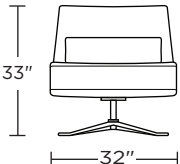

Standard Features:

- Advanced unidirectional suspension system
- Premium high-density, high-resiliency foam seat
- Tight back and seat cushion
- Single-needle top stitching
- Down lumbar pillow measuring 10"x25"x4"
- Limited lifetime warranty on frame and suspension
- Quick-ship delivery

HUG-CHR-ST

HUG-CHR-ST

Scale: 1/4 inch = 1 foot
All dimensions are approximate and subject to change.
Specify components from the sitting position.