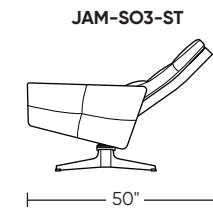

JAMISON

Standard Features:

- Advanced unidirectional suspension system
- Premium high-density, high-resiliency foam seat cushion
- Down encased cushioning
- Semi-attached back cushion
- Tight seat cushion
- Double-needle quilting and single-needle top-stitch with thick thread
- Limited lifetime warranty on frame
- Ten-year warranty on mechanism
- Quick-ship delivery

Options:

- Motorized recliner with an in-arm control panel that is easy to use and includes a USB-C charging port (CHR-ST only)
- Motor and electronics have a three-year warranty
- Lithium-ion battery pack available
- Battery pack has a one-year warranty
- Contrasting cover available (two tone):
 - Color 1 - Arms (dictates cost)
 - Color 2 - Back & seat cushion
- When ordering as a chair and ottoman set, please note the ottoman cover will always match the arm cover
- Tulip base available in Brushed Stainless Steel
- Disc base available in Natural Walnut
- Disc base available in Dune, Ebony, Mink or Oiled Ash finish
- Four star base available in Polished Aluminum, Gloss Black, and Gloss Bronze
- Metal legs available in Polished Nickel (LVS/SO3 only)
- Wood legs available in Natural Walnut (LVS/SO3 only)

Wall clearance is 12"

Please use actual leather, fabric, Crypton®, Sunbrella® and Ultrasuede® swatches when specifying furniture as the colors shown may vary due to the printing process.

Scale: 1/4 inch = 1 foot
All dimensions are approximate and subject to change.
Specify components from the sitting position.