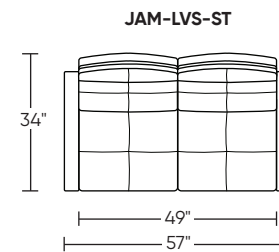

Wall clearance is 12"

Please use actual leather, fabric, Crypton®, Sunbrella® and Ultrasuede® swatches when specifying furniture as the colors shown may vary due to the printing process.

Scale: 1/4 inch = 1 foot
All dimensions are approximate and subject to change.
Specify components from the sitting position.