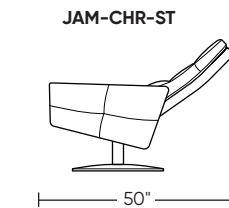

JAMISON

Standard Features:

- Advanced unidirectional suspension system
- Premium high-density, high-resiliency foam seat cushion
- Down encased cushioning
- Semi-attached back cushion
- Tight seat cushion
- Double-needle quilting and single-needle top-stitch with thick thread
- Limited lifetime warranty on frame
- Ten-year warranty on mechanism
- Quick-ship delivery

Options:

- Motorized recliner with an in-arm control panel that is easy to use and includes a USB-C charging port (CHR-ST only)
- Motor and electronics have a three-year warranty
- Lithium-ion battery pack available
- Battery pack has a one-year warranty
- Contrasting cover available (two tone):
 - Color 1 - Arms (dictates cost)
 - Color 2 - Back & seat cushion
- When ordering as a chair and ottoman set, please note the ottoman cover will always match the arm cover
- Tulip base available in Brushed Stainless Steel
- Disc base available in Natural Walnut
- Disc base available in Dune, Ebony, Mink or Oiled Ash finish
- Four star base available in Polished Aluminum, Gloss Black, and Gloss Bronze
- Metal legs available in Polished Nickel (LVS/SO3 only)
- Wood legs available in Natural Walnut (LVS/SO3 only)

Wall clearance is 12"

Please use actual leather, fabric, Crypton®, Sunbrella® and Ultrasuede® swatches when specifying furniture as the colors shown may vary due to the printing process.

Scale: 1/4 inch = 1 foot
All dimensions are approximate and subject to change.
Specify components from the sitting position.