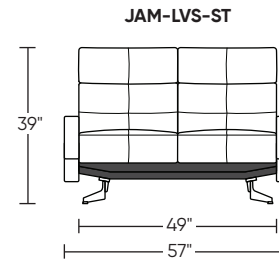

JAMISON

Standard Features:

- Advanced unidirectional suspension system
- Premium high-density, high-resiliency foam seat cushion
- Down encased cushioning
- Semi-attached back cushion
- Tight seat cushion
- Double-needle quilting and single-needle top-stitch with thick thread
- Limited lifetime warranty on frame
- Ten-year warranty on mechanism
- Quick-ship delivery

Options:

- Motorized recliner with an in-arm control panel that is easy to use and includes a USB-C charging port (CHR-ST only)
- Motor and electronics have a three-year warranty
- Lithium-ion battery pack available
- Battery pack has a one-year warranty
- Contrasting cover available (two tone):
 - Color 1 - Arms (dictates cost)
 - Color 2 - Back & seat cushion
- When ordering as a chair and ottoman set, please note the ottoman cover will always match the arm cover
- Tulip base available in Brushed Stainless Steel
- Disc base available in Natural Walnut
- Disc base available in Dune, Ebony, Mink or Oiled Ash finish
- Four star base available in Polished Aluminum, Gloss Black, and Gloss Bronze
- Metal legs available in Polished Nickel (LVS/SO3 only)
- Wood legs available in Natural Walnut (LVS/SO3 only)

Wall clearance is 12"

Please use actual leather, fabric, Crypton®, Sunbrella® and Ultrasuede® swatches when specifying furniture as the colors shown may vary due to the printing process.

Scale: 1/4 inch = 1 foot
All dimensions are approximate and subject to change.
Specify components from the sitting position.