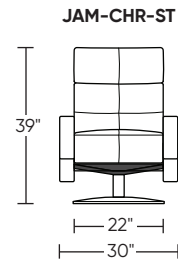

Wall clearance is 12"

Please use actual leather, fabric, Crypton®, Sunbrella® and Ultrasuede® swatches when specifying furniture as the colors shown may vary due to the printing process.

Scale: 1/4 inch = 1 foot
All dimensions are approximate and subject to change.
Specify components from the sitting position.