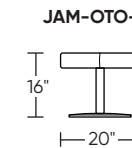

Wall clearance is 12"

Please use actual leather, fabric, Crypton®, Sunbrella® and Ultrasuede® swatches when specifying furniture as the colors shown may vary due to the printing process.

Scale: 1/4 inch = 1 foot
All dimensions are approximate and subject to change.
Specify components from the sitting position.