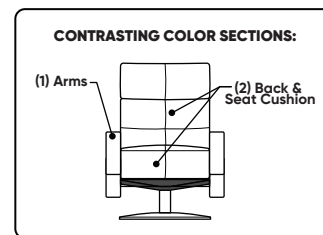

JAMISON

Standard Features:

- Advanced unidirectional suspension system
- Premium high-density, high-resiliency foam seat cushion
- Down encased cushioning
- Semi-attached back cushion
- Tight seat cushion
- Double-needle quilting and single-needle top-stitch with thick thread
- Limited lifetime warranty on frame
- Ten-year warranty on mechanism
- Quick-ship delivery

Options:

- Motorized recliner with an in-arm control panel that is easy to use and includes a USB-C charging port (CHR-ST only)
- Motor and electronics have a three-year warranty
- Lithium-ion battery pack available
- Battery pack has a one-year warranty
- Contrasting cover available (two tone):
 - Color 1 - Arms (dictates cost)
 - Color 2 - Back & seat cushion
- When ordering as a chair and ottoman set, please note the ottoman cover will always match the arm cover
- Tulip base available in Brushed Stainless Steel
- Disc base available in Natural Walnut
- Disc base available in Dune, Ebony, Mink or Oiled Ash finish
- Four star base available in Polished Aluminum, Gloss Black, and Gloss Bronze
- Metal legs available in Polished Nickel (LVS/SO3 only)
- Wood legs available in Natural Walnut (LVS/SO3 only)

Wall clearance is 12"

Please use actual leather, fabric, Crypton®, Sunbrella® and Ultrasuede® swatches when specifying furniture as the colors shown may vary due to the printing process.

Scale: 1/4 inch = 1 foot
All dimensions are approximate and subject to change.
Specify components from the sitting position.