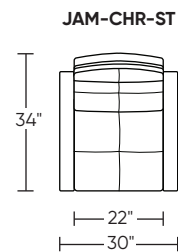

Wall clearance is 12"

Please use actual leather, fabric, Crypton®, Sunbrella® and Ultrasuede® swatches when specifying furniture as the colors shown may vary due to the printing process.

Scale: 1/4 inch = 1 foot
All dimensions are approximate and subject to change.
Specify components from the sitting position.