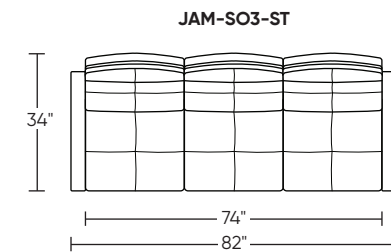

JAMISON

Standard Features:

- Advanced unidirectional suspension system
- Premium high-density, high-resiliency foam seat cushion
- Down encased cushioning
- Semi-attached back cushion
- Tight seat cushion
- Double-needle quilting and single-needle top-stitch with thick thread
- Limited lifetime warranty on frame
- Ten-year warranty on mechanism
- Quick-ship delivery

Wall clearance is 12"

Please use actual leather, fabric, Crypton®, Sunbrella® and Ultrasuede® swatches when specifying furniture as the colors shown may vary due to the printing process.

Scale: 1/4 inch = 1 foot
All dimensions are approximate and subject to change.
Specify components from the sitting position.