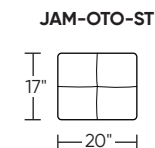

Wall clearance is 12"

Please use actual leather, fabric, Crypton®, Sunbrella® and Ultrasuede® swatches when specifying furniture as the colors shown may vary due to the printing process.

Scale: 1/4 inch = 1 foot
All dimensions are approximate and subject to change.
Specify components from the sitting position.