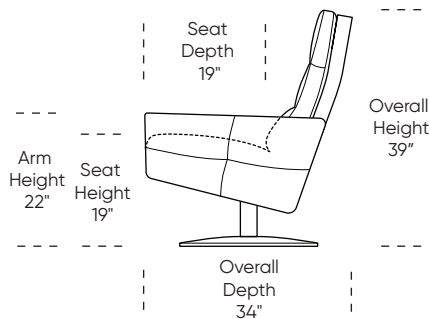

Wall clearance is 12"

Please use actual leather, fabric, Crypton®, Sunbrella® and Ultrasuede® swatches when specifying furniture as the colors shown may vary due to the printing process.

Scale: 1/4 inch = 1 foot
All dimensions are approximate and subject to change.
Specify components from the sitting position.