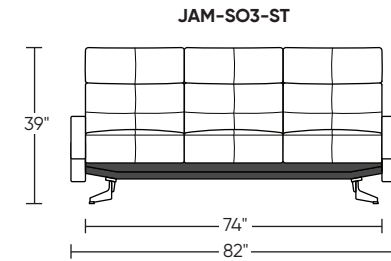

JAMISON

Standard Features:

- Advanced unidirectional suspension system
- Premium high-density, high-resiliency foam seat cushion
- Down encased cushioning
- Semi-attached back cushion
- Tight seat cushion
- Double-needle quilting and single-needle top-stitch with thick thread
- Limited lifetime warranty on frame
- Ten-year warranty on mechanism
- Quick-ship delivery

Wall clearance is 12"

Please use actual leather, fabric, Crypton®, Sunbrella® and Ultrasuede® swatches when specifying furniture as the colors shown may vary due to the printing process.

Scale: 1/4 inch = 1 foot
All dimensions are approximate and subject to change.
Specify components from the sitting position.