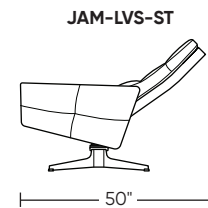

JAMISON

Standard Features:

- Advanced unidirectional suspension system
- Premium high-density, high-resiliency foam seat cushion
- Down encased cushioning
- Semi-attached back cushion
- Tight seat cushion
- Double-needle quilting and single-needle top-stitch with thick thread
- Limited lifetime warranty on frame
- Ten-year warranty on mechanism
- Quick-ship delivery

Options:

- Motorized recliner with an in-arm control panel that is easy to use and includes a USB-C charging port (CHR-ST only)
- Motor and electronics have a three-year warranty
- Lithium-ion battery pack available
- Battery pack has a one-year warranty
- Contrasting cover available (two tone):
 - Color 1 - Arms (dictates cost)
 - Color 2 - Back & seat cushion
- When ordering as a chair and ottoman set, please note the ottoman cover will always match the arm cover
- Tulip base available in Brushed Stainless Steel
- Disc base available in Natural Walnut
- Disc base available in Dune, Ebony, Mink or Oiled Ash finish
- Four star base available in Polished Aluminum, Gloss Black, and Gloss Bronze
- Metal legs available in Polished Nickel (LVS/SO3 only)
- Wood legs available in Natural Walnut (LVS/SO3 only)

Wall clearance is 12"

Please use actual leather, fabric, Crypton®, Sunbrella® and Ultrasuede® swatches when specifying furniture as the colors shown may vary due to the printing process.

Scale: 1/4 inch = 1 foot
All dimensions are approximate and subject to change.
Specify components from the sitting position.