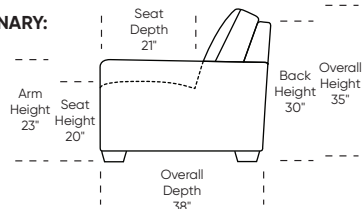

STATIONARY: