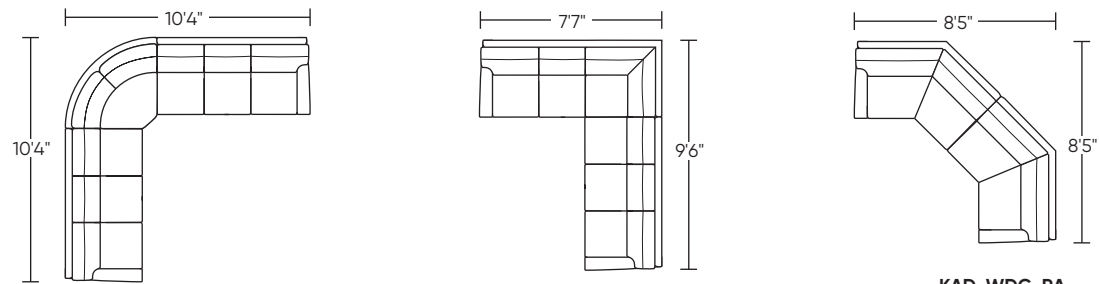

KADEN

STATIONARY:

Suggested Configurations

**KAD-SO3-LA
KAD-CNR-ST
KAD-SO3-RA**

**KAD-SQS-RA
KAD-SO3-LA**

**KAD-WDG-RA
KAD-WDG-LA**

Note: Dotted line indicates seam on leather, Ultrasuede® and up the roll fabrics. Seams are eliminated with railroaded fabrics.

Scale: 1/8 inch = 1 foot
All dimensions are approximate and subject to change.
Specify components from the sitting position.

Standard Features:

- Advanced unidirectional suspension system
- Premium high-density, high-resiliency foam seats
- Semi-attached fiber back cushion
- Double-needle top-stitch
- Welt detail on arms
- Manual push-back recline on all seats
- Limited lifetime warranty on frame and suspension
- Ten-year warranty on mechanism
- Quick-ship delivery