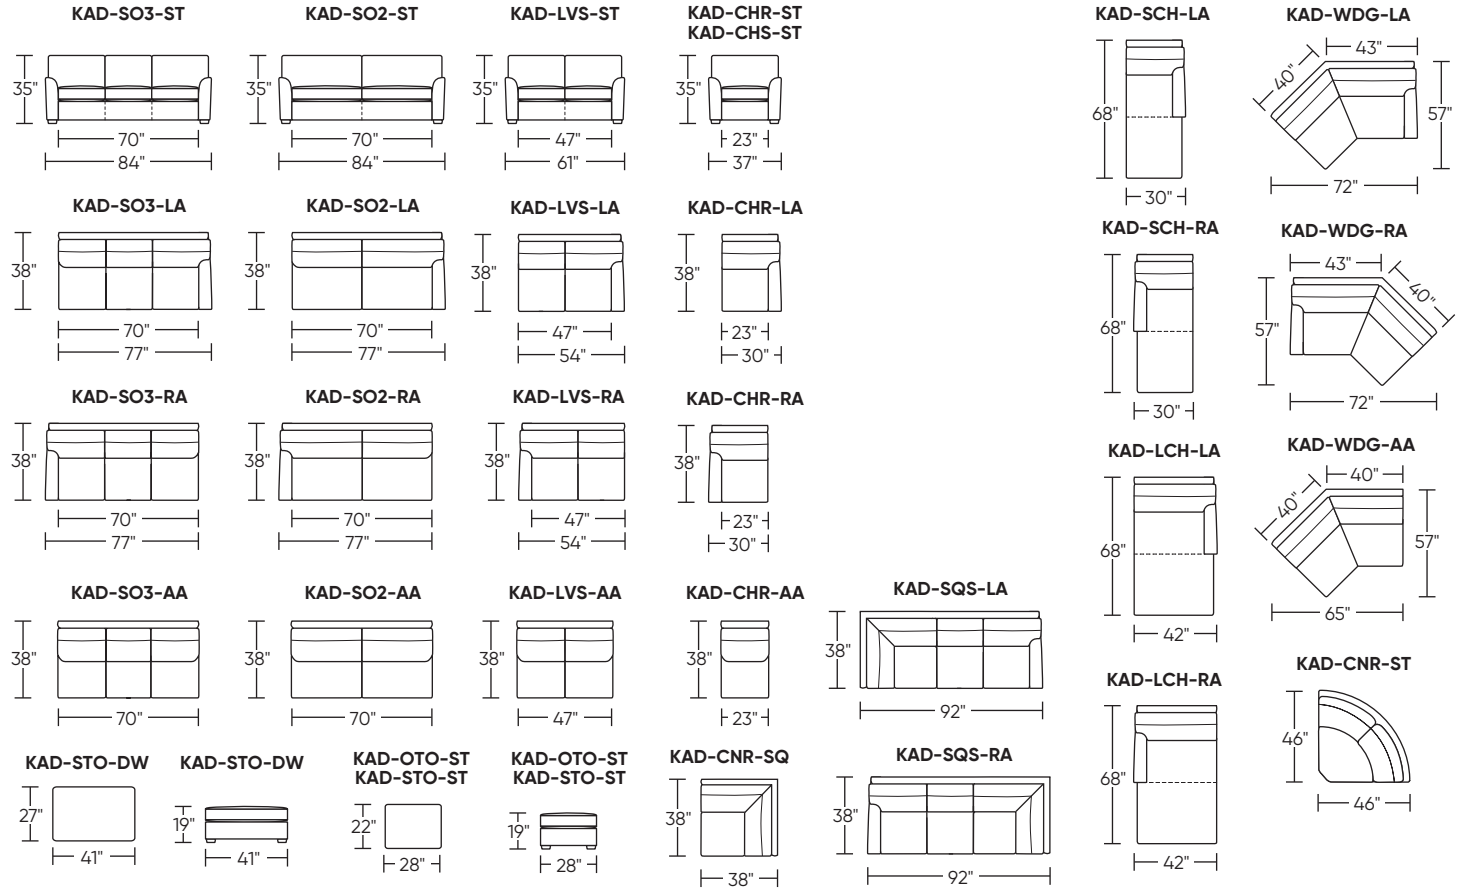

KADEN

STATIONARY:

Suggested Configurations

**KAD-SO3-LA
KAD-CNR-ST
KAD-SO3-RA**

**KAD-SQS-RA
KAD-SO3-LA**

**KAD-WDG-RA
KAD-WDG-LA**

Note: Dotted line indicates seam on leather, Ultrasuede® and up the roll fabrics. Seams are eliminated with railroaded fabrics.

Scale: 1/8 inch = 1 foot
All dimensions are approximate and subject to change.
Specify components from the sitting position.

Standard Features:

- Advanced unidirectional suspension system
- Premium high-density, high-resiliency foam seats
- Semi-attached fiber back cushion
- Double-needle top-stitch
- Welt detail on arms
- Manual push-back recline on all seats
- Limited lifetime warranty on frame and suspension
- Ten-year warranty on mechanism
- Quick-ship delivery