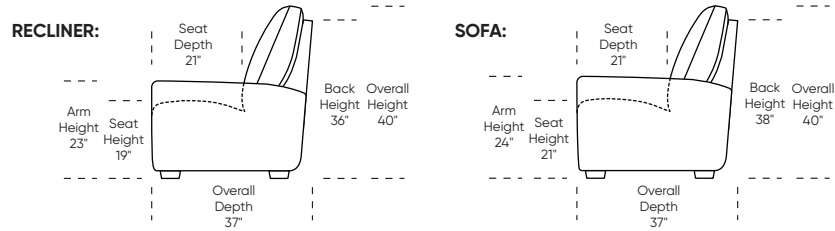

Options:

- Premium high-density, high-resiliency foam seats encased in down with semi-attached down back cushions
- Extra-firm premium high-density, high-resiliency foam seats encased in down with semi-attached down back cushions
- Extra-firm premium high-density, high-resiliency foam seats with semi-attached fiber back cushions
- Premium high-density, high-resiliency spring foam seats with semi-attached fiber back cushions
- Premium high-density, high-resiliency spring foam seats encased in down with semi-attached down back cushions
- Wood legs available in Dune, Ebony, Mink, or Oiled Ash finish

Additional Power Options:

- Motorized recliner* with an in-arm control panel that is easy to use and includes a USB charging port
- Available on seats with an arm (Right and left arms on RO3, both seats on RVS)
- RO3 middle seat has Power, Manual, or Stationary options
- Motor and electronics have a limited three-year warranty
- Lithium-ion battery pack available
- Battery pack has a one-year warranty

*Recommended to use a battery pack with the motorized swivel recliner KAD-RCC-SW because of its low profile and swivel function. Plugging it into the wall is not advised.

Please use actual leather, fabric, Crypton®, Sunbrella® and Ultrasuede® swatches when specifying furniture as the colors shown may vary due to the printing process.

MOTION LEGEND:

Ⓜ = Motion* only

Ⓞ = Optional motion* or stationary

*Manual and Power motion available