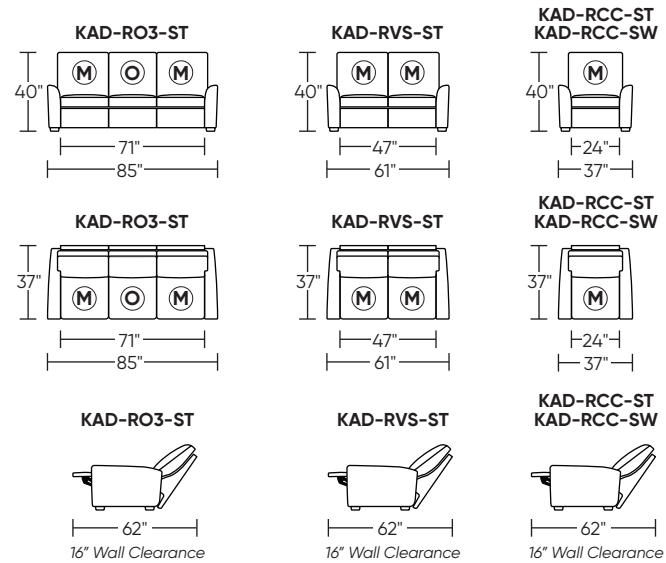

Options:

- Premium high-density, high-resiliency foam seats encased in down with semi-attached down back cushions
- Extra-firm premium high-density, high-resiliency foam seats encased in down with semi-attached down back cushions
- Extra-firm premium high-density, high-resiliency foam seats with semi-attached fiber back cushions
- Premium high-density, high-resiliency spring foam seats with semi-attached fiber back cushions
- Premium high-density, high-resiliency spring foam seats encased in down with semi-attached down back cushions
- Wood legs available in Dune, Ebony, Mink, or Oiled Ash finish

Additional Power Options:

- Motorized recliner* with an in-arm control panel that is easy to use and includes a USB charging port
- Available on seats with an arm (Right and left arms on RO3, both seats on RVS)
- RO3 middle seat has Power, Manual, or Stationary options
- Motor and electronics have a limited three-year warranty
- Lithium-ion battery pack available
- Battery pack has a one-year warranty

*Recommended to use a battery pack with the motorized swivel recliner KAD-RCC-SW because of its low profile and swivel function. Plugging it into the wall is not advised.

Please use actual leather, fabric, Crypton®, Sunbrella® and Ultrasuede® swatches when specifying furniture as the colors shown may vary due to the printing process.

MOTION LEGEND:

Ⓜ = Motion* only

Ⓞ = Optional motion* or stationary

*Manual and Power motion available