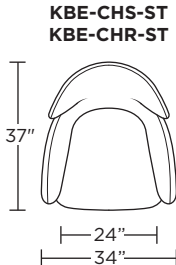

Please use actual leather, fabric, Crypton®, Sunbrella® and Ultrasuede® swatches when specifying furniture as the colors shown may vary due to the printing process.

Scale: 1/4 inch = 1 foot  
All dimensions are approximate and subject to change.  
Specify components from the sitting position.