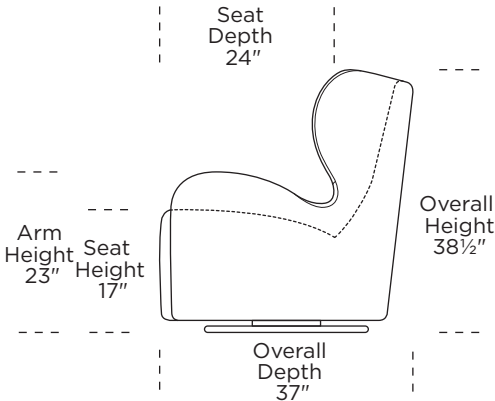

Please use actual leather, fabric, Crypton®, Sunbrella® and Ultrasuede® swatches when specifying furniture as the colors shown may vary due to the printing process.

Scale: 1/4 inch = 1 foot  
All dimensions are approximate and subject to change.  
Specify components from the sitting position.