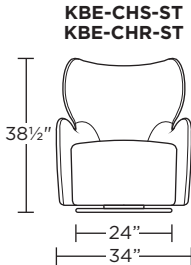

Please use actual leather, fabric, Crypton®, Sunbrella® and Ultrasuede® swatches when specifying furniture as the colors shown may vary due to the printing process.

Scale: 1/4 inch = 1 foot  
All dimensions are approximate and subject to change.  
Specify components from the sitting position.