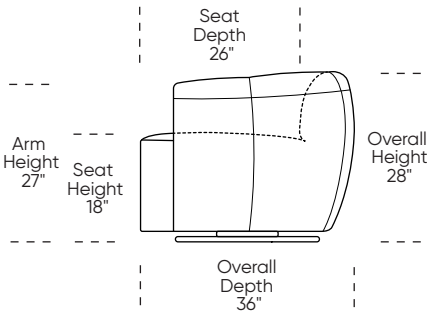

Options:

- Contrasting stitch detail available in Bermuda Green, Beige, Black, Brown, Charcoal, Cream, Espresso, Gold Brown, Grey, Lemon, Midnight Blue, and Scarlet thread color

Leg height - 2"

Please use actual leather, fabric, Crypton®, Sunbrella® and Ultrasuede® swatches when specifying furniture as the colors shown may vary due to the printing process.

KSG-CHS-ST

KSG-CHS-ST

Scale: 1/4 inch = 1 foot
All dimensions are approximate and subject to change.
Specify components from the sitting position.