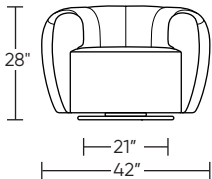

Options:

- Contrasting stitch detail available in Bermuda Green, Beige, Black, Brown, Charcoal, Cream, Espresso, Gold Brown, Grey, Lemon, Midnight Blue, and Scarlet thread color

Leg height - 2"

Please use actual leather, fabric, Crypton®, Sunbrella® and Ultrasuede® swatches when specifying furniture as the colors shown may vary due to the printing process.

KSG-CHS-ST

KSG-CHS-ST

Scale: 1/4 inch = 1 foot
All dimensions are approximate and subject to change.
Specify components from the sitting position.