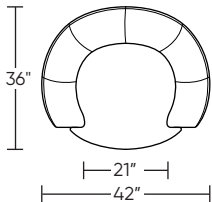

Options:

- Contrasting stitch detail available in Bermuda Green, Beige, Black, Brown, Charcoal, Cream, Espresso, Gold Brown, Grey, Lemon, Midnight Blue, and Scarlet thread color

Leg height - 2"

Please use actual leather, fabric, Crypton®, Sunbrella® and Ultrasuede® swatches when specifying furniture as the colors shown may vary due to the printing process.

KSG-CHS-ST

KSG-CHS-ST

Scale: 1/4 inch = 1 foot
All dimensions are approximate and subject to change.
Specify components from the sitting position.