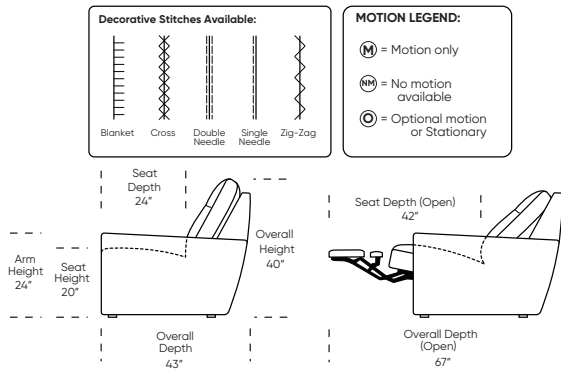

Options:

- Premium high-density, high-resiliency foam seat cushions with memory foam topper encased in down
- Premium high-density, high-resiliency foam seat cushions with memory foam topper encased in Trillium
- Choice of decorative stitch detail – blanket, cross, single-needle, or zig-zag
- Contrasting stitch detail available in Bermuda Green, Beige, Black, Brown, Charcoal, Cream, Espresso, Gold Brown, Grey, Lemon, Midnight Blue, and Scarlet thread color
- Adjustable lumbar support
- Lithium-ion battery pack available
- Battery pack has a one-year warranty
- Easy disassembly for delivery
- Console wood trim available in Dune, Ebony, Mink, or Oiled Ash finish (Available on ICN-11, ICC-11, ICN-17, and ICC-17)

Please use actual leather, fabric, Crypton®, Sunbrella® and Ultrasuede® swatches when specifying furniture as the colors shown may vary due to the printing process.

NOTE: Please be advised that microfiber fabrics like SUEDELIFE and VEELIFE, and velvet fabrics such as JENSON, REED, and SURI, are not recommended for this style. For a comprehensive list of covers that are NOT suggested, please contact American Leather Support Services. This information can also be found on the fabric landing pages of our website or by scanning the swatch QR code.

Additionally, Axel leather is not recommended for use with the Blanket decorative stitch detail.

Note: Dotted line indicates seam on leather, Ultrasuede® and up the roll fabrics. Seams are eliminated with railroaded fabrics.

Safe low voltage electrical components are UL listed.