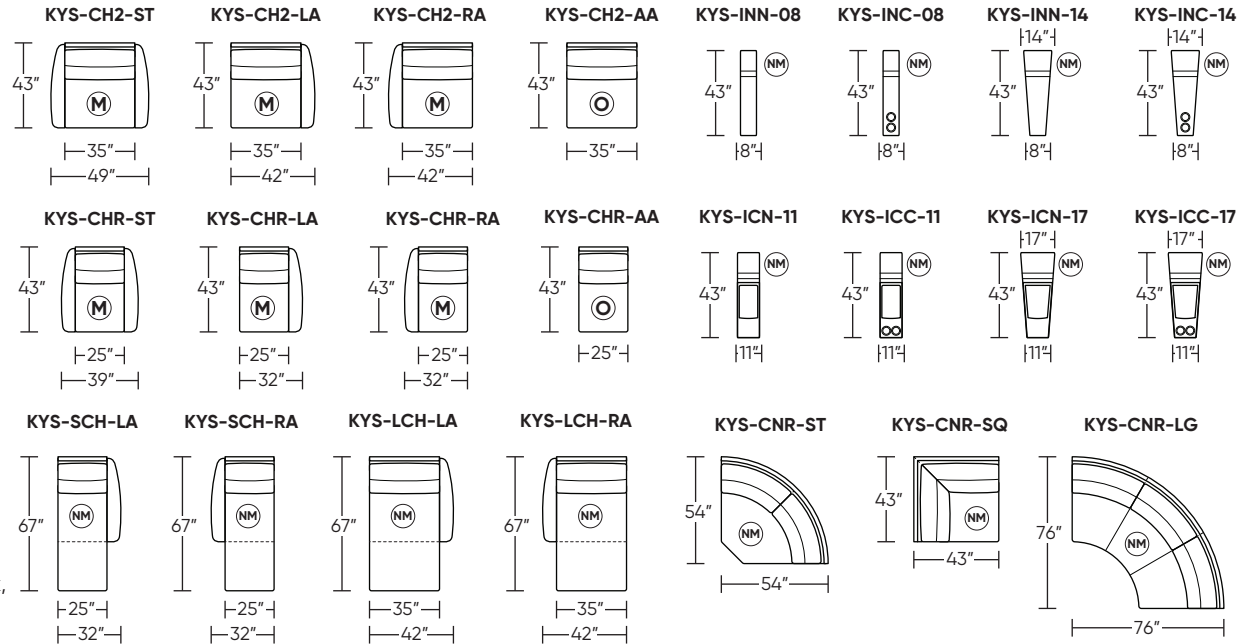

Standard Features:

- Premium high-density, high-resiliency foam seat cushions with memory foam topper
- Advanced unidirectional suspension system
- Semi-attached back cushions
- Tight seat cushions
- Double-needle top-stitch (standard stitch)
- In-arm control panel is easy to use and includes a USB-C charging port
- Control panel is LED backlit with auto-off after 5 seconds
- Power headrest
- Console feature height 27" (frame codes include INN-08, ICN-08, ICN-11, ICC-11, INN-14, INC-14, ICN-17, ICC-17)
- Wireless charger on select consoles (Standard on ICN-11, ICC-11, ICN-17, ICC-17)
- Console solid wood trim in Natural Walnut (Available on ICN-11, ICC-11, ICN-17, and ICC-17)
- Limited lifetime warranty on frame and suspension
- Ten-year warranty on mechanism
- Three-year warranty on motor and electronics
- Quick-ship delivery

Safe low voltage electrical components are UL listed.

KEYSTONE

Suggested Configurations

V02.10.26

Scale : 1/8 inch = 1 foot
All dimensions are approximate and subject to change.
Specify all components from the sitting position.