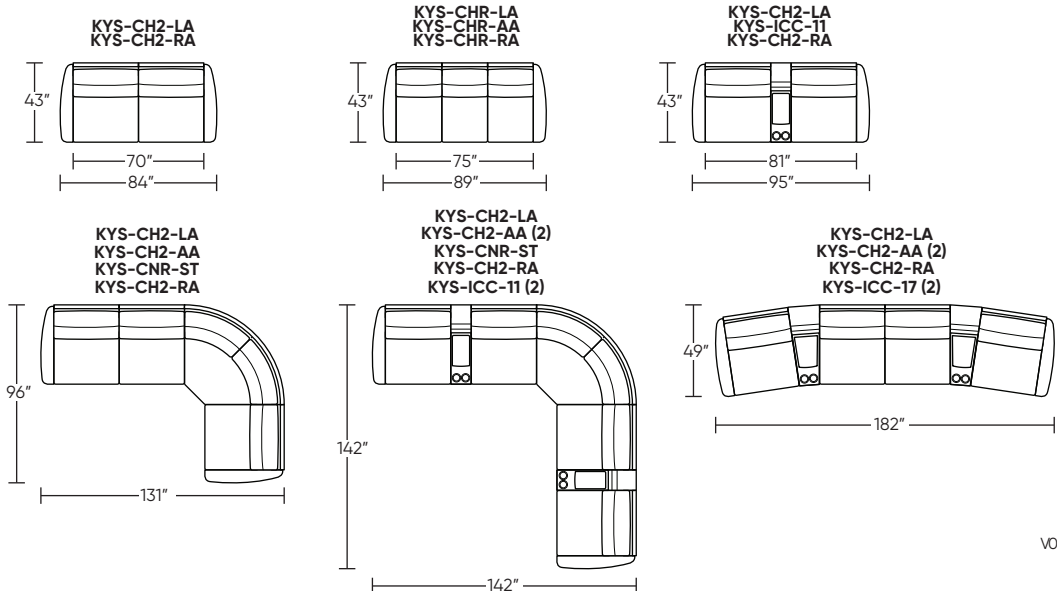

Safe low voltage electrical components are UL listed.

KEYSTONE

Suggested Configurations

V02.10.26

Scale : 1/8 inch = 1 foot
All dimensions are approximate and subject to change.
Specify all components from the sitting position.