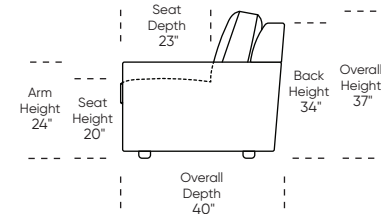

LANGDON

Standard Comfort Sleeper®

Features:

- Featuring the patented Tiffany 24/7™ platform sleep system
- Room to stretch out with true 80 inches of bedroom-length sleeping surface
- Ultimate comfort on five inches of plush, high-density foam mattress
- Under-sofa dust covers keeps dust and dirt from ever touching the mattress
- Zero wall clearance
- Quick-ship delivery
- Single-needle top-stitch
- High-density, high-resiliency foam seat cushions
- Loose back and seat cushions
- Limited lifetime warranty on frame
- 10-year mechanism warranty

Leg height is 2" (Hidden Leg)

Please use actual leather, fabric, Crypton®, Sunbrella® and Ultrasuede® swatches when specifying furniture as the colors shown may vary due to the printing process.

Note: Seat depth includes cushion overhang which may be up to 1"

* Picture shows left arm seated. Please specify left or right arm seated when ordering.
 All orders are in seated position.
 † Dotted lines for Queen Plus and King sizes indicates the number of seats.
 All dimensions are approximate and subject to change.
 ‡ Chaise lifts up to reveal hidden storage space. • Storage