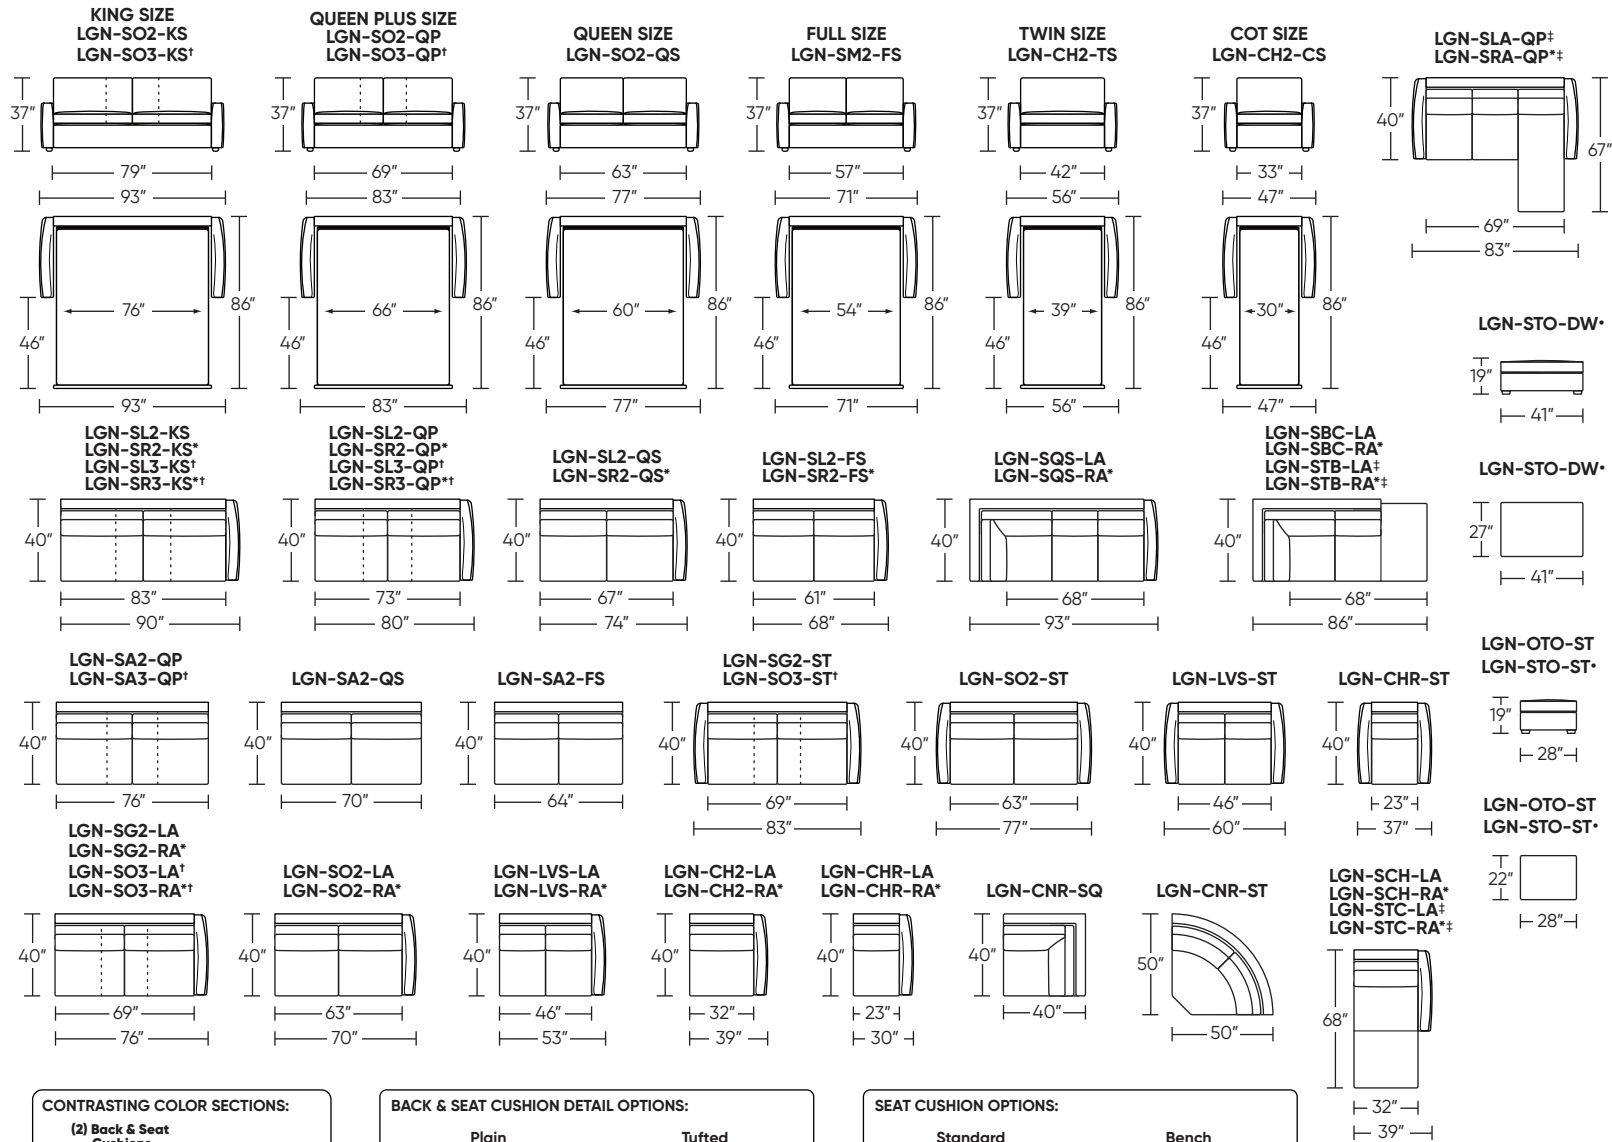

LANGDON

Standard Comfort Sleeper®

Features:

- Featuring the patented Tiffany 24/7™ platform sleep system
- Room to stretch out with true 80 inches of bedroom-length sleeping surface
- Ultimate comfort on five inches of plush, high-density foam mattress
- Under-sofa dust covers keeps dust and dirt from ever touching the mattress
- Zero wall clearance
- Quick-ship delivery
- Single-needle top-stitch
- High-density, high-resiliency foam seat cushions
- Loose back and seat cushions
- Limited lifetime warranty on frame
- 10-year mechanism warranty

Leg height is 2" (Hidden Leg)

Please use actual leather, fabric, Crypton®, Sunbrella® and Ultrasuede® swatches when specifying furniture as the colors shown may vary due to the printing process.

Note: Seat depth includes cushion overhang which may be up to 1"

* Picture shows left arm seated. Please specify left or right arm seated when ordering.
 All orders are in seated position.
 † Dotted lines for Queen Plus and King sizes indicates the number of seats.
 All dimensions are approximate and subject to change.
 ‡ Chaise lifts up to reveal hidden storage space. • Storage