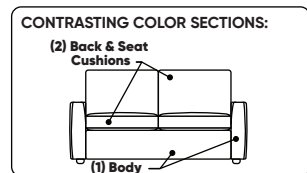

LANGDON

Standard Comfort Sleeper®

Features:

- Featuring the patented Tiffany 24/7™ platform sleep system
- Room to stretch out with true 80 inches of bedroom-length sleeping surface
- Ultimate comfort on five inches of plush, high-density foam mattress
- Under-sofa dust covers keeps dust and dirt from ever touching the mattress
- Zero wall clearance
- Quick-ship delivery
- Single-needle top-stitch
- High-density, high-resiliency foam seat cushions
- Loose back and seat cushions
- Limited lifetime warranty on frame
- 10-year mechanism warranty

Leg height is 2" (Hidden Leg)

Please use actual leather, fabric, Crypton®, Sunbrella® and Ultrasuede® swatches when specifying furniture as the colors shown may vary due to the printing process.

Note: Seat depth includes cushion overhang which may be up to 1"

* Picture shows left arm seated. Please specify left or right arm seated when ordering.
 All orders are in seated position.
 † Dotted lines for Queen Plus and King sizes indicates the number of seats.
 All dimensions are approximate and subject to change.
 ‡ Chaise lifts up to reveal hidden storage space. • Storage