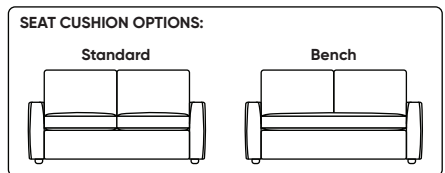

LANGDON

Standard Comfort Sleeper®

Features:

- Featuring the patented Tiffany 24/7™ platform sleep system
- Room to stretch out with true 80 inches of bedroom-length sleeping surface
- Ultimate comfort on five inches of plush, high-density foam mattress
- Under-sofa dust covers keeps dust and dirt from ever touching the mattress
- Zero wall clearance
- Quick-ship delivery
- Single-needle top-stitch
- High-density, high-resiliency foam seat cushions
- Loose back and seat cushions
- Limited lifetime warranty on frame
- 10-year mechanism warranty

Leg height is 2" (Hidden Leg)

Please use actual leather, fabric, Crypton®, Sunbrella® and Ultrasuede® swatches when specifying furniture as the colors shown may vary due to the printing process.

Note: Seat depth includes cushion overhang which may be up to 1"

* Picture shows left arm seated. Please specify left or right arm seated when ordering.
 All orders are in seated position.
 † Dotted lines for Queen Plus and King sizes indicates the number of seats.
 All dimensions are approximate and subject to change.
 ‡ Chaise lifts up to reveal hidden storage space. • Storage