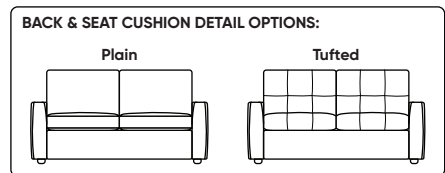

LANGDON

Standard Comfort Sleeper®

Features:

- Featuring the patented Tiffany 24/7™ platform sleep system
- Room to stretch out with true 80 inches of bedroom-length sleeping surface
- Ultimate comfort on five inches of plush, high-density foam mattress
- Under-sofa dust covers keeps dust and dirt from ever touching the mattress
- Zero wall clearance
- Quick-ship delivery
- Single-needle top-stitch
- High-density, high-resiliency foam seat cushions
- Loose back and seat cushions
- Limited lifetime warranty on frame
- 10-year mechanism warranty

Mattress Options:

- HiPerform with Crypton® ticking
- Cooling Gel
- Tempur-Pedic®

Options:

- High-density, high-resiliency foam seat cushions encased in down and down back cushions available
- High-density, high-resiliency foam seat cushions encased in Trillium and Trillium back cushions available
- Bench seat cushion
- Tufted back and seat cushion decorative detail
- Ottomans available with casters
- Contrasting cover available (two tone):
 - Color 1 - Body
 - Color 2 - Back/seat cushions

Leg height is 2" (Hidden Leg)

Please use actual leather, fabric, Crypton®, Sunbrella® and Ultrasuede® swatches when specifying furniture as the colors shown may vary due to the printing process.

Note: Seat depth includes cushion overhang which may be up to 1"

* Picture shows left arm seated. Please specify left or right arm seated when ordering.
 All orders are in seated position.
 † Dotted lines for Queen Plus and King sizes indicates the number of seats.
 All dimensions are approximate and subject to change.
 ‡ Chaise lifts up to reveal hidden storage space. • Storage