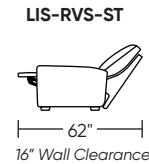

Options:

- Premium high-density, high-resiliency foam seats encased in down with semi-attached down back cushions
- Extra-firm premium high-density, high-resiliency foam seats encased in down with semi-attached down back cushions
- Extra-firm premium high-density, high-resiliency foam seats with semi-attached fiber back cushions
- Premium high-density, high-resiliency spring foam seats with semi-attached fiber back cushions
- Premium high-density, high-resiliency spring foam seats encased in down with semi-attached down back cushions
- Wood legs available in Dune, Ebony, Mink, or Oiled Ash finish

Additional Power Options:

- Motorized recliner* with an in-arm control panel that is easy to use and includes a USB charging port
- Available on seats with an arm (Right and left arms on RO3, both seats on RVS)
- RO3 middle seat has Power, Manual, or Stationary options
- Motor and electronics have a limited three-year warranty
- Lithium-ion battery pack available
- Battery pack has a one-year warranty

*Recommended to use a battery pack with the motorized swivel recliner LIS-RCC-SW because of its low profile and swivel function. Plugging it into the wall is not advised.

Please use actual leather, fabric, Crypton®, Sunbrella® and Ultrasuede® swatches when specifying furniture as the colors shown may vary due to the printing process.

MOTION LEGEND:

Ⓜ = Motion* only

Ⓞ = Optional motion* or stationary

*Manual and Power motion available