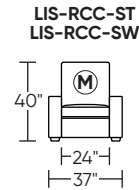

Options:

- Premium high-density, high-resiliency foam seats encased in down with semi-attached down back cushions
- Extra-firm premium high-density, high-resiliency foam seats encased in down with semi-attached down back cushions
- Extra-firm premium high-density, high-resiliency foam seats with semi-attached fiber back cushions
- Premium high-density, high-resiliency spring foam seats with semi-attached fiber back cushions
- Premium high-density, high-resiliency spring foam seats encased in down with semi-attached down back cushions
- Wood legs available in Dune, Ebony, Mink, or Oiled Ash finish

Additional Power Options:

- Motorized recliner* with an in-arm control panel that is easy to use and includes a USB charging port
- Available on seats with an arm (Right and left arms on RO3, both seats on RVS)
- RO3 middle seat has Power, Manual, or Stationary options
- Motor and electronics have a limited three-year warranty
- Lithium-ion battery pack available
- Battery pack has a one-year warranty

*Recommended to use a battery pack with the motorized swivel recliner LIS-RCC-SW because of its low profile and swivel function. Plugging it into the wall is not advised.

Please use actual leather, fabric, Crypton®, Sunbrella® and Ultrasuede® swatches when specifying furniture as the colors shown may vary due to the printing process.

MOTION LEGEND:

Ⓜ = Motion* only

Ⓞ = Optional motion* or stationary

*Manual and Power motion available