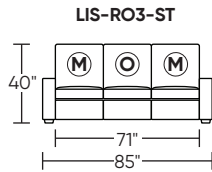

Options:

- Premium high-density, high-resiliency foam seats encased in down with semi-attached down back cushions
- Extra-firm premium high-density, high-resiliency foam seats encased in down with semi-attached down back cushions
- Extra-firm premium high-density, high-resiliency foam seats with semi-attached fiber back cushions
- Premium high-density, high-resiliency spring foam seats with semi-attached fiber back cushions
- Premium high-density, high-resiliency spring foam seats encased in down with semi-attached down back cushions
- Wood legs available in Dune, Ebony, Mink, or Oiled Ash finish

Additional Power Options:

- Motorized recliner* with an in-arm control panel that is easy to use and includes a USB charging port
- Available on seats with an arm (Right and left arms on RO3, both seats on RVS)
- RO3 middle seat has Power, Manual, or Stationary options
- Motor and electronics have a limited three-year warranty
- Lithium-ion battery pack available
- Battery pack has a one-year warranty

*Recommended to use a battery pack with the motorized swivel recliner LIS-RCC-SW because of its low profile and swivel function. Plugging it into the wall is not advised.

Please use actual leather, fabric, Crypton®, Sunbrella® and Ultrasuede® swatches when specifying furniture as the colors shown may vary due to the printing process.

MOTION LEGEND:

Ⓜ = Motion* only

Ⓞ = Optional motion* or stationary

*Manual and Power motion available