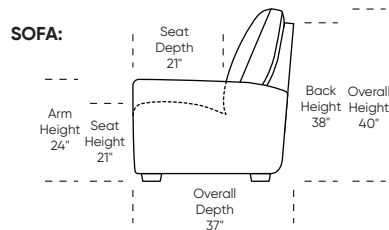

Options:

- Premium high-density, high-resiliency foam seats encased in down with semi-attached down back cushions
- Extra-firm premium high-density, high-resiliency foam seats encased in down with semi-attached down back cushions
- Extra-firm premium high-density, high-resiliency foam seats with semi-attached fiber back cushions
- Premium high-density, high-resiliency spring foam seats with semi-attached fiber back cushions
- Premium high-density, high-resiliency spring foam seats encased in down with semi-attached down back cushions
- Wood legs available in Dune, Ebony, Mink, or Oiled Ash finish

Additional Power Options:

- Motorized recliner* with an in-arm control panel that is easy to use and includes a USB charging port
- Available on seats with an arm (Right and left arms on RO3, both seats on RVS)
- RO3 middle seat has Power, Manual, or Stationary options
- Motor and electronics have a limited three-year warranty
- Lithium-ion battery pack available
- Battery pack has a one-year warranty

*Recommended to use a battery pack with the motorized swivel recliner LIS-RCC-SW because of its low profile and swivel function. Plugging it into the wall is not advised.

Please use actual leather, fabric, Crypton®, Sunbrella® and Ultrasuede® swatches when specifying furniture as the colors shown may vary due to the printing process.

MOTION LEGEND:

Ⓜ = Motion* only

Ⓞ = Optional motion* or stationary

*Manual and Power motion available