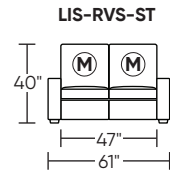

Options:

- Premium high-density, high-resiliency foam seats encased in down with semi-attached down back cushions
- Extra-firm premium high-density, high-resiliency foam seats encased in down with semi-attached down back cushions
- Extra-firm premium high-density, high-resiliency foam seats with semi-attached fiber back cushions
- Premium high-density, high-resiliency spring foam seats with semi-attached fiber back cushions
- Premium high-density, high-resiliency spring foam seats encased in down with semi-attached down back cushions
- Wood legs available in Dune, Ebony, Mink, or Oiled Ash finish

Additional Power Options:

- Motorized recliner* with an in-arm control panel that is easy to use and includes a USB charging port
- Available on seats with an arm (Right and left arms on RO3, both seats on RVS)
- RO3 middle seat has Power, Manual, or Stationary options
- Motor and electronics have a limited three-year warranty
- Lithium-ion battery pack available
- Battery pack has a one-year warranty

*Recommended to use a battery pack with the motorized swivel recliner LIS-RCC-SW because of its low profile and swivel function. Plugging it into the wall is not advised.

Please use actual leather, fabric, Crypton®, Sunbrella® and Ultrasuede® swatches when specifying furniture as the colors shown may vary due to the printing process.

MOTION LEGEND:

Ⓜ = Motion* only

Ⓞ = Optional motion* or stationary

*Manual and Power motion available