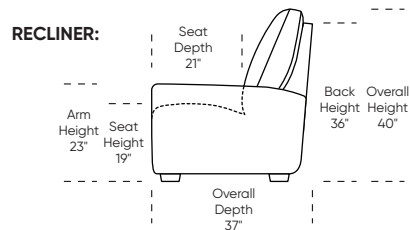

Options:

- Premium high-density, high-resiliency foam seats encased in down with semi-attached down back cushions
- Extra-firm premium high-density, high-resiliency foam seats encased in down with semi-attached down back cushions
- Extra-firm premium high-density, high-resiliency foam seats with semi-attached fiber back cushions
- Premium high-density, high-resiliency spring foam seats with semi-attached fiber back cushions
- Premium high-density, high-resiliency spring foam seats encased in down with semi-attached down back cushions
- Wood legs available in Dune, Ebony, Mink, or Oiled Ash finish

Additional Power Options:

- Motorized recliner* with an in-arm control panel that is easy to use and includes a USB charging port
- Available on seats with an arm (Right and left arms on RO3, both seats on RVS)
- RO3 middle seat has Power, Manual, or Stationary options
- Motor and electronics have a limited three-year warranty
- Lithium-ion battery pack available
- Battery pack has a one-year warranty

*Recommended to use a battery pack with the motorized swivel recliner LIS-RCC-SW because of its low profile and swivel function. Plugging it into the wall is not advised.

Please use actual leather, fabric, Crypton®, Sunbrella® and Ultrasuede® swatches when specifying furniture as the colors shown may vary due to the printing process.

MOTION LEGEND:

Ⓜ = Motion* only

Ⓞ = Optional motion* or stationary

*Manual and Power motion available