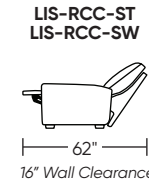

Options:

- Premium high-density, high-resiliency foam seats encased in down with semi-attached down back cushions
- Extra-firm premium high-density, high-resiliency foam seats encased in down with semi-attached down back cushions
- Extra-firm premium high-density, high-resiliency foam seats with semi-attached fiber back cushions
- Premium high-density, high-resiliency spring foam seats with semi-attached fiber back cushions
- Premium high-density, high-resiliency spring foam seats encased in down with semi-attached down back cushions
- Wood legs available in Dune, Ebony, Mink, or Oiled Ash finish

Additional Power Options:

- Motorized recliner* with an in-arm control panel that is easy to use and includes a USB charging port
- Available on seats with an arm (Right and left arms on RO3, both seats on RVS)
- RO3 middle seat has Power, Manual, or Stationary options
- Motor and electronics have a limited three-year warranty
- Lithium-ion battery pack available
- Battery pack has a one-year warranty

*Recommended to use a battery pack with the motorized swivel recliner LIS-RCC-SW because of its low profile and swivel function. Plugging it into the wall is not advised.

Please use actual leather, fabric, Crypton®, Sunbrella® and Ultrasuede® swatches when specifying furniture as the colors shown may vary due to the printing process.

MOTION LEGEND:

Ⓜ = Motion* only

Ⓞ = Optional motion* or stationary

*Manual and Power motion available