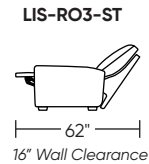

Options:

- Premium high-density, high-resiliency foam seats encased in down with semi-attached down back cushions
- Extra-firm premium high-density, high-resiliency foam seats encased in down with semi-attached down back cushions
- Extra-firm premium high-density, high-resiliency foam seats with semi-attached fiber back cushions
- Premium high-density, high-resiliency spring foam seats with semi-attached fiber back cushions
- Premium high-density, high-resiliency spring foam seats encased in down with semi-attached down back cushions
- Wood legs available in Dune, Ebony, Mink, or Oiled Ash finish

Additional Power Options:

- Motorized recliner* with an in-arm control panel that is easy to use and includes a USB charging port
- Available on seats with an arm (Right and left arms on RO3, both seats on RVS)
- RO3 middle seat has Power, Manual, or Stationary options
- Motor and electronics have a limited three-year warranty
- Lithium-ion battery pack available
- Battery pack has a one-year warranty

*Recommended to use a battery pack with the motorized swivel recliner LIS-RCC-SW because of its low profile and swivel function. Plugging it into the wall is not advised.

Please use actual leather, fabric, Crypton®, Sunbrella® and Ultrasuede® swatches when specifying furniture as the colors shown may vary due to the printing process.

MOTION LEGEND:

Ⓜ = Motion* only

Ⓞ = Optional motion* or stationary

*Manual and Power motion available