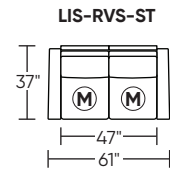

Options:

- Premium high-density, high-resiliency foam seats encased in down with semi-attached down back cushions
- Extra-firm premium high-density, high-resiliency foam seats encased in down with semi-attached down back cushions
- Extra-firm premium high-density, high-resiliency foam seats with semi-attached fiber back cushions
- Premium high-density, high-resiliency spring foam seats with semi-attached fiber back cushions
- Premium high-density, high-resiliency spring foam seats encased in down with semi-attached down back cushions
- Wood legs available in Dune, Ebony, Mink, or Oiled Ash finish

Additional Power Options:

- Motorized recliner* with an in-arm control panel that is easy to use and includes a USB charging port
- Available on seats with an arm (Right and left arms on RO3, both seats on RVS)
- RO3 middle seat has Power, Manual, or Stationary options
- Motor and electronics have a limited three-year warranty
- Lithium-ion battery pack available
- Battery pack has a one-year warranty

*Recommended to use a battery pack with the motorized swivel recliner LIS-RCC-SW because of its low profile and swivel function. Plugging it into the wall is not advised.

Please use actual leather, fabric, Crypton®, Sunbrella® and Ultrasuede® swatches when specifying furniture as the colors shown may vary due to the printing process.

MOTION LEGEND:

Ⓜ = Motion* only

Ⓞ = Optional motion* or stationary

*Manual and Power motion available