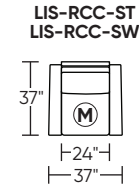

Options:

- Premium high-density, high-resiliency foam seats encased in down with semi-attached down back cushions
- Extra-firm premium high-density, high-resiliency foam seats encased in down with semi-attached down back cushions
- Extra-firm premium high-density, high-resiliency foam seats with semi-attached fiber back cushions
- Premium high-density, high-resiliency spring foam seats with semi-attached fiber back cushions
- Premium high-density, high-resiliency spring foam seats encased in down with semi-attached down back cushions
- Wood legs available in Dune, Ebony, Mink, or Oiled Ash finish

Additional Power Options:

- Motorized recliner* with an in-arm control panel that is easy to use and includes a USB charging port
- Available on seats with an arm (Right and left arms on RO3, both seats on RVS)
- RO3 middle seat has Power, Manual, or Stationary options
- Motor and electronics have a limited three-year warranty
- Lithium-ion battery pack available
- Battery pack has a one-year warranty

*Recommended to use a battery pack with the motorized swivel recliner LIS-RCC-SW because of its low profile and swivel function. Plugging it into the wall is not advised.

Please use actual leather, fabric, Crypton®, Sunbrella® and Ultrasuede® swatches when specifying furniture as the colors shown may vary due to the printing process.

MOTION LEGEND:

Ⓜ = Motion* only

Ⓞ = Optional motion* or stationary

*Manual and Power motion available