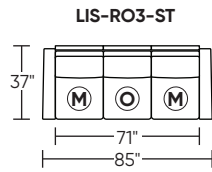

Options:

- Premium high-density, high-resiliency foam seats encased in down with semi-attached down back cushions
- Extra-firm premium high-density, high-resiliency foam seats encased in down with semi-attached down back cushions
- Extra-firm premium high-density, high-resiliency foam seats with semi-attached fiber back cushions
- Premium high-density, high-resiliency spring foam seats with semi-attached fiber back cushions
- Premium high-density, high-resiliency spring foam seats encased in down with semi-attached down back cushions
- Wood legs available in Dune, Ebony, Mink, or Oiled Ash finish

Additional Power Options:

- Motorized recliner* with an in-arm control panel that is easy to use and includes a USB charging port
- Available on seats with an arm (Right and left arms on RO3, both seats on RVS)
- RO3 middle seat has Power, Manual, or Stationary options
- Motor and electronics have a limited three-year warranty
- Lithium-ion battery pack available
- Battery pack has a one-year warranty

*Recommended to use a battery pack with the motorized swivel recliner LIS-RCC-SW because of its low profile and swivel function. Plugging it into the wall is not advised.

Please use actual leather, fabric, Crypton®, Sunbrella® and Ultrasuede® swatches when specifying furniture as the colors shown may vary due to the printing process.

MOTION LEGEND:

Ⓜ = Motion* only

Ⓞ = Optional motion* or stationary

*Manual and Power motion available