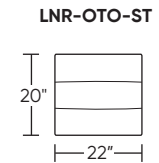

LANIER

Standard Features:

- Patented weight balanced mechanism
- Monofilament elastic webbing suspension
- Premium high-density, high-resiliency molded foam seat cushion encased in down
- Down encased cushioning
- Channel detail on back and seat cushion
- Semi-attached back cushion
- Tight seat cushion
- Single-needle top-stitch with thick thread
- Manual articulating headrest
- Limited lifetime warranty on frame and suspension
- Quick-ship delivery
- Ten-year warranty on mechanism

Options:

- Premium high-density, high-resiliency molded foam seat cushion encased in Trillium
- Trillium encased cushioning
- Wood disc base available in Dune, Ebony, Mink, or Oiled Ash finish
- Wood disc base available in Natural Walnut
- Metal disc base available in Brushed Stainless Steel
- Metal four star base available in Antique Brass, Burnished Bronze or Polished Nickel
- Four star base combining a metal foundation with sleek Natural Walnut accents
- Contrasting stitch detail available in Bermuda Green, Beige, Black, Brown, Charcoal, Cream, Espresso, Gold Brown, Grey, Lemon, Midnight Blue, and Scarlet thread color

Please use actual leather, fabric, Crypton®, Sunbrella® and Ultrasuede® swatches when specifying furniture as the colors shown may vary due to the printing process.

Note: Patterned fabrics not suggested for this style.

Wall Clearance: ST - 14", LG - 16", XL - 18"

Scale: 1/4 inch = 1 foot
All dimensions are approximate and subject to change.
Specify components from the sitting position.