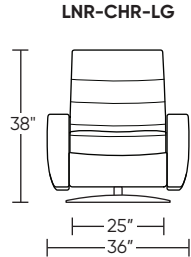

LANIER

Standard Features:

- Patented weight balanced mechanism
- Monofilament elastic webbing suspension
- Premium high-density, high-resiliency molded foam seat cushion encased in down
- Down encased cushioning
- Channel detail on back and seat cushion
- Semi-attached back cushion
- Tight seat cushion
- Single-needle top-stitch with thick thread
- Manual articulating headrest
- Limited lifetime warranty on frame and suspension
- Quick-ship delivery
- Ten-year warranty on mechanism

Options:

- Premium high-density, high-resiliency molded foam seat cushion encased in Trillium
- Trillium encased cushioning
- Wood disc base available in Dune, Ebony, Mink, or Oiled Ash finish
- Wood disc base available in Natural Walnut
- Metal disc base available in Brushed Stainless Steel
- Metal four star base available in Antique Brass, Burnished Bronze or Polished Nickel
- Four star base combining a metal foundation with sleek Natural Walnut accents
- Contrasting stitch detail available in Bermuda Green, Beige, Black, Brown, Charcoal, Cream, Espresso, Gold Brown, Grey, Lemon, Midnight Blue, and Scarlet thread color

Please use actual leather, fabric, Crypton®, Sunbrella® and Ultrasuede® swatches when specifying furniture as the colors shown may vary due to the printing process.

Note: Patterned fabrics not suggested for this style.

Wall Clearance: ST - 14", LG - 16", XL - 18"

Scale: 1/4 inch = 1 foot
All dimensions are approximate and subject to change.
Specify components from the sitting position.