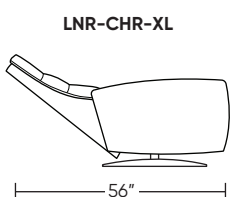

LANIER

Standard Features:

- Patented weight balanced mechanism
- Monofilament elastic webbing suspension
- Premium high-density, high-resiliency molded foam seat cushion encased in down
- Down encased cushioning
- Channel detail on back and seat cushion
- Semi-attached back cushion
- Tight seat cushion
- Single-needle top-stitch with thick thread
- Manual articulating headrest
- Limited lifetime warranty on frame and suspension
- Quick-ship delivery
- Ten-year warranty on mechanism

Options:

- Premium high-density, high-resiliency molded foam seat cushion encased in Trillium
- Trillium encased cushioning
- Wood disc base available in Dune, Ebony, Mink, or Oiled Ash finish
- Wood disc base available in Natural Walnut
- Metal disc base available in Brushed Stainless Steel
- Metal four star base available in Antique Brass, Burnished Bronze or Polished Nickel
- Four star base combining a metal foundation with sleek Natural Walnut accents
- Contrasting stitch detail available in Bermuda Green, Beige, Black, Brown, Charcoal, Cream, Espresso, Gold Brown, Grey, Lemon, Midnight Blue, and Scarlet thread color

Please use actual leather, fabric, Crypton®, Sunbrella® and Ultrasuede® swatches when specifying furniture as the colors shown may vary due to the printing process.

Note: Patterned fabrics not suggested for this style.

Wall Clearance: ST - 14", LG - 16", XL - 18"

Scale: 1/4 inch = 1 foot
All dimensions are approximate and subject to change.
Specify components from the sitting position.