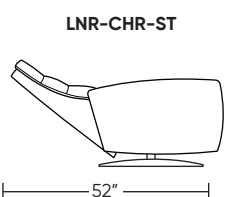

LANIER

Standard Features:

- Patented weight balanced mechanism
- Monofilament elastic webbing suspension
- Premium high-density, high-resiliency molded foam seat cushion encased in down
- Down encased cushioning
- Channel detail on back and seat cushion
- Semi-attached back cushion
- Tight seat cushion
- Single-needle top-stitch with thick thread
- Manual articulating headrest
- Limited lifetime warranty on frame and suspension
- Quick-ship delivery
- Ten-year warranty on mechanism

Options:

- Premium high-density, high-resiliency molded foam seat cushion encased in Trillium
- Trillium encased cushioning
- Wood disc base available in Dune, Ebony, Mink, or Oiled Ash finish
- Wood disc base available in Natural Walnut
- Metal disc base available in Brushed Stainless Steel
- Metal four star base available in Antique Brass, Burnished Bronze or Polished Nickel
- Four star base combining a metal foundation with sleek Natural Walnut accents
- Contrasting stitch detail available in Bermuda Green, Beige, Black, Brown, Charcoal, Cream, Espresso, Gold Brown, Grey, Lemon, Midnight Blue, and Scarlet thread color

Please use actual leather, fabric, Crypton®, Sunbrella® and Ultrasuede® swatches when specifying furniture as the colors shown may vary due to the printing process.

Note: Patterned fabrics not suggested for this style.

Wall Clearance: ST - 14", LG - 16", XL - 18"

Scale: 1/4 inch = 1 foot
All dimensions are approximate and subject to change.
Specify components from the sitting position.