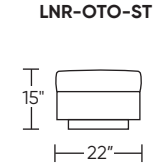

LANIER

Standard Features:

- Patented weight balanced mechanism
- Monofilament elastic webbing suspension
- Premium high-density, high-resiliency molded foam seat cushion encased in down
- Down encased cushioning
- Channel detail on back and seat cushion
- Semi-attached back cushion
- Tight seat cushion
- Single-needle top-stitch with thick thread
- Manual articulating headrest
- Limited lifetime warranty on frame and suspension
- Quick-ship delivery
- Ten-year warranty on mechanism

Options:

- Premium high-density, high-resiliency molded foam seat cushion encased in Trillium
- Trillium encased cushioning
- Wood disc base available in Dune, Ebony, Mink, or Oiled Ash finish
- Wood disc base available in Natural Walnut
- Metal disc base available in Brushed Stainless Steel
- Metal four star base available in Antique Brass, Burnished Bronze or Polished Nickel
- Four star base combining a metal foundation with sleek Natural Walnut accents
- Contrasting stitch detail available in Bermuda Green, Beige, Black, Brown, Charcoal, Cream, Espresso, Gold Brown, Grey, Lemon, Midnight Blue, and Scarlet thread color

Please use actual leather, fabric, Crypton®, Sunbrella® and Ultrasuede® swatches when specifying furniture as the colors shown may vary due to the printing process.

Note: Patterned fabrics not suggested for this style.

Wall Clearance: ST - 14", LG - 16", XL - 18"

Scale: 1/4 inch = 1 foot
All dimensions are approximate and subject to change.
Specify components from the sitting position.