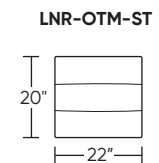

LANIER

Standard Features:

- Patented weight balanced mechanism
- Monofilament elastic webbing suspension
- Premium high-density, high-resiliency molded foam seat cushion encased in down
- Down encased cushioning
- Channel detail on back and seat cushion
- Semi-attached back cushion
- Tight seat cushion
- Single-needle top-stitch with thick thread
- Manual articulating headrest
- Limited lifetime warranty on frame and suspension
- Quick-ship delivery
- Ten-year warranty on mechanism

Options:

- Premium high-density, high-resiliency molded foam seat cushion encased in Trillium
- Trillium encased cushioning
- Wood disc base available in Dune, Ebony, Mink, or Oiled Ash finish
- Wood disc base available in Natural Walnut
- Metal disc base available in Brushed Stainless Steel
- Metal four star base available in Antique Brass, Burnished Bronze or Polished Nickel
- Four star base combining a metal foundation with sleek Natural Walnut accents
- Contrasting stitch detail available in Bermuda Green, Beige, Black, Brown, Charcoal, Cream, Espresso, Gold Brown, Grey, Lemon, Midnight Blue, and Scarlet thread color

Please use actual leather, fabric, Crypton®, Sunbrella® and Ultrasuede® swatches when specifying furniture as the colors shown may vary due to the printing process.

Note: Patterned fabrics not suggested for this style.

Wall Clearance: ST - 14", LG - 16", XL - 18"

Scale: 1/4 inch = 1 foot
All dimensions are approximate and subject to change.
Specify components from the sitting position.