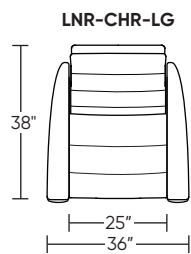

LANIER

Standard Features:

- Patented weight balanced mechanism
- Monofilament elastic webbing suspension
- Premium high-density, high-resiliency molded foam seat cushion encased in down
- Down encased cushioning
- Channel detail on back and seat cushion
- Semi-attached back cushion
- Tight seat cushion
- Single-needle top-stitch with thick thread
- Manual articulating headrest
- Limited lifetime warranty on frame and suspension
- Quick-ship delivery
- Ten-year warranty on mechanism

Options:

- Premium high-density, high-resiliency molded foam seat cushion encased in Trillium
- Trillium encased cushioning
- Wood disc base available in Dune, Ebony, Mink, or Oiled Ash finish
- Wood disc base available in Natural Walnut
- Metal disc base available in Brushed Stainless Steel
- Metal four star base available in Antique Brass, Burnished Bronze or Polished Nickel
- Four star base combining a metal foundation with sleek Natural Walnut accents
- Contrasting stitch detail available in Bermuda Green, Beige, Black, Brown, Charcoal, Cream, Espresso, Gold Brown, Grey, Lemon, Midnight Blue, and Scarlet thread color

Please use actual leather, fabric, Crypton®, Sunbrella® and Ultrasuede® swatches when specifying furniture as the colors shown may vary due to the printing process.

Note: Patterned fabrics not suggested for this style.

Wall Clearance: ST - 14", LG - 16", XL - 18"

Scale: 1/4 inch = 1 foot
All dimensions are approximate and subject to change.
Specify components from the sitting position.