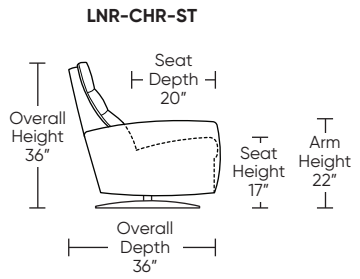

LANIER

Standard Features:

- Patented weight balanced mechanism
- Monofilament elastic webbing suspension
- Premium high-density, high-resiliency molded foam seat cushion encased in down
- Down encased cushioning
- Channel detail on back and seat cushion
- Semi-attached back cushion
- Tight seat cushion
- Single-needle top-stitch with thick thread
- Manual articulating headrest
- Limited lifetime warranty on frame and suspension
- Quick-ship delivery
- Ten-year warranty on mechanism

Options:

- Premium high-density, high-resiliency molded foam seat cushion encased in Trillium
- Trillium encased cushioning
- Wood disc base available in Dune, Ebony, Mink, or Oiled Ash finish
- Wood disc base available in Natural Walnut
- Metal disc base available in Brushed Stainless Steel
- Metal four star base available in Antique Brass, Burnished Bronze or Polished Nickel
- Four star base combining a metal foundation with sleek Natural Walnut accents
- Contrasting stitch detail available in Bermuda Green, Beige, Black, Brown, Charcoal, Cream, Espresso, Gold Brown, Grey, Lemon, Midnight Blue, and Scarlet thread color

Please use actual leather, fabric, Crypton®, Sunbrella® and Ultrasuede® swatches when specifying furniture as the colors shown may vary due to the printing process.

Note: Patterned fabrics not suggested for this style.

Wall Clearance: ST - 14", LG - 16", XL - 18"

Scale: 1/4 inch = 1 foot
All dimensions are approximate and subject to change.
Specify components from the sitting position.