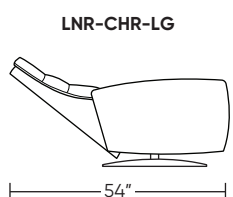

LANIER

Standard Features:

- Patented weight balanced mechanism
- Monofilament elastic webbing suspension
- Premium high-density, high-resiliency molded foam seat cushion encased in down
- Down encased cushioning
- Channel detail on back and seat cushion
- Semi-attached back cushion
- Tight seat cushion
- Single-needle top-stitch with thick thread
- Manual articulating headrest
- Limited lifetime warranty on frame and suspension
- Quick-ship delivery
- Ten-year warranty on mechanism

Options:

- Premium high-density, high-resiliency molded foam seat cushion encased in Trillium
- Trillium encased cushioning
- Wood disc base available in Dune, Ebony, Mink, or Oiled Ash finish
- Wood disc base available in Natural Walnut
- Metal disc base available in Brushed Stainless Steel
- Metal four star base available in Antique Brass, Burnished Bronze or Polished Nickel
- Four star base combining a metal foundation with sleek Natural Walnut accents
- Contrasting stitch detail available in Bermuda Green, Beige, Black, Brown, Charcoal, Cream, Espresso, Gold Brown, Grey, Lemon, Midnight Blue, and Scarlet thread color

Please use actual leather, fabric, Crypton®, Sunbrella® and Ultrasuede® swatches when specifying furniture as the colors shown may vary due to the printing process.

Note: Patterned fabrics not suggested for this style.

Wall Clearance: ST - 14", LG - 16", XL - 18"

Scale: 1/4 inch = 1 foot
All dimensions are approximate and subject to change.
Specify components from the sitting position.