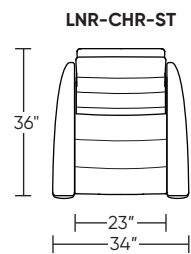

LANIER

Standard Features:

- Patented weight balanced mechanism
- Monofilament elastic webbing suspension
- Premium high-density, high-resiliency molded foam seat cushion encased in down
- Down encased cushioning
- Channel detail on back and seat cushion
- Semi-attached back cushion
- Tight seat cushion
- Single-needle top-stitch with thick thread
- Manual articulating headrest
- Limited lifetime warranty on frame and suspension
- Quick-ship delivery
- Ten-year warranty on mechanism

Options:

- Premium high-density, high-resiliency molded foam seat cushion encased in Trillium
- Trillium encased cushioning
- Wood disc base available in Dune, Ebony, Mink, or Oiled Ash finish
- Wood disc base available in Natural Walnut
- Metal disc base available in Brushed Stainless Steel
- Metal four star base available in Antique Brass, Burnished Bronze or Polished Nickel
- Four star base combining a metal foundation with sleek Natural Walnut accents
- Contrasting stitch detail available in Bermuda Green, Beige, Black, Brown, Charcoal, Cream, Espresso, Gold Brown, Grey, Lemon, Midnight Blue, and Scarlet thread color

Please use actual leather, fabric, Crypton®, Sunbrella® and Ultrasuede® swatches when specifying furniture as the colors shown may vary due to the printing process.

Note: Patterned fabrics not suggested for this style.

Wall Clearance: ST - 14", LG - 16", XL - 18"

Scale: 1/4 inch = 1 foot
All dimensions are approximate and subject to change.
Specify components from the sitting position.