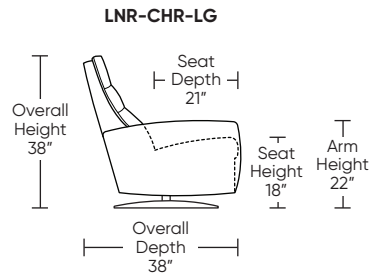

LANIER

Standard Features:

- Patented weight balanced mechanism
- Monofilament elastic webbing suspension
- Premium high-density, high-resiliency molded foam seat cushion encased in down
- Down encased cushioning
- Channel detail on back and seat cushion
- Semi-attached back cushion
- Tight seat cushion
- Single-needle top-stitch with thick thread
- Manual articulating headrest
- Limited lifetime warranty on frame and suspension
- Quick-ship delivery
- Ten-year warranty on mechanism

Options:

- Premium high-density, high-resiliency molded foam seat cushion encased in Trillium
- Trillium encased cushioning
- Wood disc base available in Dune, Ebony, Mink, or Oiled Ash finish
- Wood disc base available in Natural Walnut
- Metal disc base available in Brushed Stainless Steel
- Metal four star base available in Antique Brass, Burnished Bronze or Polished Nickel
- Four star base combining a metal foundation with sleek Natural Walnut accents
- Contrasting stitch detail available in Bermuda Green, Beige, Black, Brown, Charcoal, Cream, Espresso, Gold Brown, Grey, Lemon, Midnight Blue, and Scarlet thread color

Please use actual leather, fabric, Crypton®, Sunbrella® and Ultrasuede® swatches when specifying furniture as the colors shown may vary due to the printing process.

Note: Patterned fabrics not suggested for this style.

Wall Clearance: ST - 14", LG - 16", XL - 18"

Scale: 1/4 inch = 1 foot
All dimensions are approximate and subject to change.
Specify components from the sitting position.