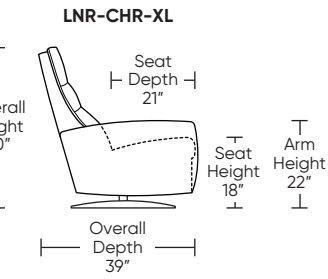

LANIER

Standard Features:

- Patented weight balanced mechanism
- Monofilament elastic webbing suspension
- Premium high-density, high-resiliency molded foam seat cushion encased in down
- Down encased cushioning
- Channel detail on back and seat cushion
- Semi-attached back cushion
- Tight seat cushion
- Single-needle top-stitch with thick thread
- Manual articulating headrest
- Limited lifetime warranty on frame and suspension
- Quick-ship delivery
- Ten-year warranty on mechanism

Options:

- Premium high-density, high-resiliency molded foam seat cushion encased in Trillium
- Trillium encased cushioning
- Wood disc base available in Dune, Ebony, Mink, or Oiled Ash finish
- Wood disc base available in Natural Walnut
- Metal disc base available in Brushed Stainless Steel
- Metal four star base available in Antique Brass, Burnished Bronze or Polished Nickel
- Four star base combining a metal foundation with sleek Natural Walnut accents
- Contrasting stitch detail available in Bermuda Green, Beige, Black, Brown, Charcoal, Cream, Espresso, Gold Brown, Grey, Lemon, Midnight Blue, and Scarlet thread color

Please use actual leather, fabric, Crypton®, Sunbrella® and Ultrasuede® swatches when specifying furniture as the colors shown may vary due to the printing process.

Note: Patterned fabrics not suggested for this style.

Wall Clearance: ST - 14", LG - 16", XL - 18"

Scale: 1/4 inch = 1 foot
All dimensions are approximate and subject to change.
Specify components from the sitting position.