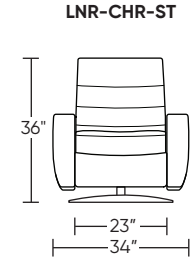

LANIER

Standard Features:

- Patented weight balanced mechanism
- Monofilament elastic webbing suspension
- Premium high-density, high-resiliency molded foam seat cushion encased in down
- Down encased cushioning
- Channel detail on back and seat cushion
- Semi-attached back cushion
- Tight seat cushion
- Single-needle top-stitch with thick thread
- Manual articulating headrest
- Limited lifetime warranty on frame and suspension
- Quick-ship delivery
- Ten-year warranty on mechanism

Options:

- Premium high-density, high-resiliency molded foam seat cushion encased in Trillium
- Trillium encased cushioning
- Wood disc base available in Dune, Ebony, Mink, or Oiled Ash finish
- Wood disc base available in Natural Walnut
- Metal disc base available in Brushed Stainless Steel
- Metal four star base available in Antique Brass, Burnished Bronze or Polished Nickel
- Four star base combining a metal foundation with sleek Natural Walnut accents
- Contrasting stitch detail available in Bermuda Green, Beige, Black, Brown, Charcoal, Cream, Espresso, Gold Brown, Grey, Lemon, Midnight Blue, and Scarlet thread color

Please use actual leather, fabric, Crypton®, Sunbrella® and Ultrasuede® swatches when specifying furniture as the colors shown may vary due to the printing process.

Note: Patterned fabrics not suggested for this style.

Wall Clearance: ST - 14", LG - 16", XL - 18"

Scale: 1/4 inch = 1 foot
All dimensions are approximate and subject to change.
Specify components from the sitting position.