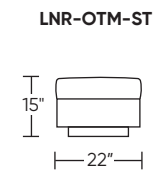

LANIER

Standard Features:

- Patented weight balanced mechanism
- Monofilament elastic webbing suspension
- Premium high-density, high-resiliency molded foam seat cushion encased in down
- Down encased cushioning
- Channel detail on back and seat cushion
- Semi-attached back cushion
- Tight seat cushion
- Single-needle top-stitch with thick thread
- Manual articulating headrest
- Limited lifetime warranty on frame and suspension
- Quick-ship delivery
- Ten-year warranty on mechanism

Options:

- Premium high-density, high-resiliency molded foam seat cushion encased in Trillium
- Trillium encased cushioning
- Wood disc base available in Dune, Ebony, Mink, or Oiled Ash finish
- Wood disc base available in Natural Walnut
- Metal disc base available in Brushed Stainless Steel
- Metal four star base available in Antique Brass, Burnished Bronze or Polished Nickel
- Four star base combining a metal foundation with sleek Natural Walnut accents
- Contrasting stitch detail available in Bermuda Green, Beige, Black, Brown, Charcoal, Cream, Espresso, Gold Brown, Grey, Lemon, Midnight Blue, and Scarlet thread color

Please use actual leather, fabric, Crypton®, Sunbrella® and Ultrasuede® swatches when specifying furniture as the colors shown may vary due to the printing process.

Note: Patterned fabrics not suggested for this style.

Wall Clearance: ST - 14", LG - 16", XL - 18"

Scale: 1/4 inch = 1 foot
All dimensions are approximate and subject to change.
Specify components from the sitting position.