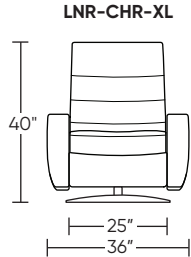

LANIER

Standard Features:

- Patented weight balanced mechanism
- Monofilament elastic webbing suspension
- Premium high-density, high-resiliency molded foam seat cushion encased in down
- Down encased cushioning
- Channel detail on back and seat cushion
- Semi-attached back cushion
- Tight seat cushion
- Single-needle top-stitch with thick thread
- Manual articulating headrest
- Limited lifetime warranty on frame and suspension
- Quick-ship delivery
- Ten-year warranty on mechanism

Options:

- Premium high-density, high-resiliency molded foam seat cushion encased in Trillium
- Trillium encased cushioning
- Wood disc base available in Dune, Ebony, Mink, or Oiled Ash finish
- Wood disc base available in Natural Walnut
- Metal disc base available in Brushed Stainless Steel
- Metal four star base available in Antique Brass, Burnished Bronze or Polished Nickel
- Four star base combining a metal foundation with sleek Natural Walnut accents
- Contrasting stitch detail available in Bermuda Green, Beige, Black, Brown, Charcoal, Cream, Espresso, Gold Brown, Grey, Lemon, Midnight Blue, and Scarlet thread color

Please use actual leather, fabric, Crypton®, Sunbrella® and Ultrasuede® swatches when specifying furniture as the colors shown may vary due to the printing process.

Note: Patterned fabrics not suggested for this style.

Wall Clearance: ST - 14", LG - 16", XL - 18"

Scale: 1/4 inch = 1 foot
All dimensions are approximate and subject to change.
Specify components from the sitting position.