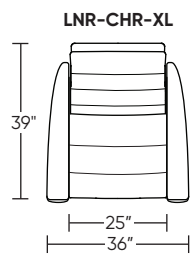

LANIER

Standard Features:

- Patented weight balanced mechanism
- Monofilament elastic webbing suspension
- Premium high-density, high-resiliency molded foam seat cushion encased in down
- Down encased cushioning
- Channel detail on back and seat cushion
- Semi-attached back cushion
- Tight seat cushion
- Single-needle top-stitch with thick thread
- Manual articulating headrest
- Limited lifetime warranty on frame and suspension
- Quick-ship delivery
- Ten-year warranty on mechanism

Options:

- Premium high-density, high-resiliency molded foam seat cushion encased in Trillium
- Trillium encased cushioning
- Wood disc base available in Dune, Ebony, Mink, or Oiled Ash finish
- Wood disc base available in Natural Walnut
- Metal disc base available in Brushed Stainless Steel
- Metal four star base available in Antique Brass, Burnished Bronze or Polished Nickel
- Four star base combining a metal foundation with sleek Natural Walnut accents
- Contrasting stitch detail available in Bermuda Green, Beige, Black, Brown, Charcoal, Cream, Espresso, Gold Brown, Grey, Lemon, Midnight Blue, and Scarlet thread color

Please use actual leather, fabric, Crypton®, Sunbrella® and Ultrasuede® swatches when specifying furniture as the colors shown may vary due to the printing process.

Note: Patterned fabrics not suggested for this style.

Wall Clearance: ST - 14", LG - 16", XL - 18"

Scale: 1/4 inch = 1 foot
All dimensions are approximate and subject to change.
Specify components from the sitting position.