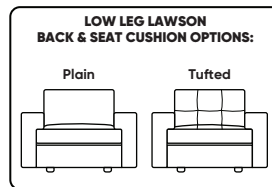

Options:

Back & Seat Cushions:

- Foam
 - Knife-Edge
 - Tufted
 - Plain
- Down (Upcharge)
 - Knife-Edge
 - Tufted
 - Plain
- Trillium (Upcharge)
 - Knife-Edge
 - Tufted
 - Plain

Back Cushions:

- Standard
- Tall (+2")

Construction Notes:

- Plain or Tufted (tufted detail not available with knife-edge back cushion option)
- Loose knife-edge back cushions
- Down: Premium high-density, high-resiliency foam seat cushions with memory foam inserts encased in down with down-blend filled back cushions
- Trillium: Premium high-density, high-resiliency foam seat cushions with memory foam inserts encased in Trillium with Trillium filled back cushions

Note: Dotted line indicates seam on leather, Ultrasuede® and up the roll fabrics. Seams are eliminated with railroaded fabrics, except on chaise (SCH, LCH) to maintain consistent nap direction across the entire sectional.