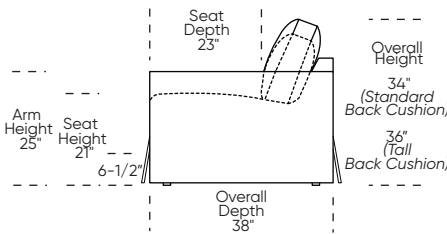

Please use actual leather, fabric, Crypton®, Sunbrella® and Ultrasuede® swatches when specifying furniture as the colors shown may vary due to the printing process.

Scale: 1/8 inch = 1 foot
All dimensions are approximate and subject to change.
Specify components from the sitting position.

UPHOLSTERED (NO SKIRT):

UPHOLSTERED (NO SKIRT):

**Standard Seat Height
High Leg**

**Higher Seat Height
High Leg**

**Standard Seat Height
Low Leg (Hidden Leg is used)**

**Higher Seat Height
Low Leg (Hidden Leg is used)**

SKIRTED:

SKIRTED:

**Standard Seat Height
High Leg**

**Higher Seat Height
High Leg**

**Standard Seat Height
Low Leg (Hidden Leg is used)**

**Higher Seat Height
Low Leg (Hidden Leg is used)**

Note: Skirted version includes a concealed leg in Oiled Ash finish.