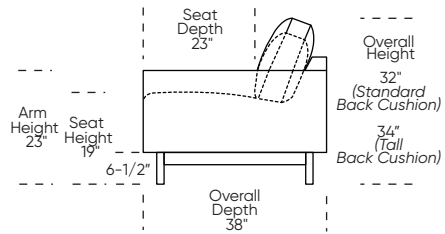

UPHOLSTERED (NO SKIRT):

UPHOLSTERED (NO SKIRT):

**Standard Seat Height
High Leg**