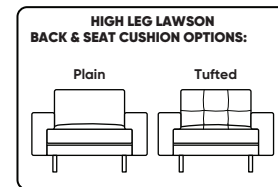

LAWSON

Frame Options:

- Upholstered (No skirt):
 - Standard Seat Height - 19"
 - High Leg
 - Low Leg
 - Higher Seat Height - 21"
 - High Leg
 - Low Leg
- Skirted (Upcharge):
 - Standard Seat Height - 19"
 - High Leg
 - Low Leg
 - Higher Seat Height - 21"
 - High Leg
 - Low Leg

Options:

Back & Seat Cushions:

- Foam
 - Knife-Edge
 - Tufted
 - Plain
- Down (Upcharge)
 - Knife-Edge
 - Tufted
 - Plain
- Trillium (Upcharge)
 - Knife-Edge
 - Tufted
 - Plain

Back Cushions:

- Standard
- Tall (+2")

Construction Notes:

- Plain or Tufted (tufted detail not available with knife-edge back cushion option)
- Loose knife-edge back cushions
- Down: Premium high-density, high-resiliency foam seat cushions with memory foam inserts encased in down with down-blend filled back cushions
- Trillium: Premium high-density, high-resiliency foam seat cushions with memory foam inserts encased in Trillium with Trillium filled back cushions

Note: Dotted line indicates seam on leather, Ultrasuede® and up the roll fabrics. Seams are eliminated with railroaded fabrics, except on chaise (SCH, LCH) to maintain consistent nap direction across the entire sectional.