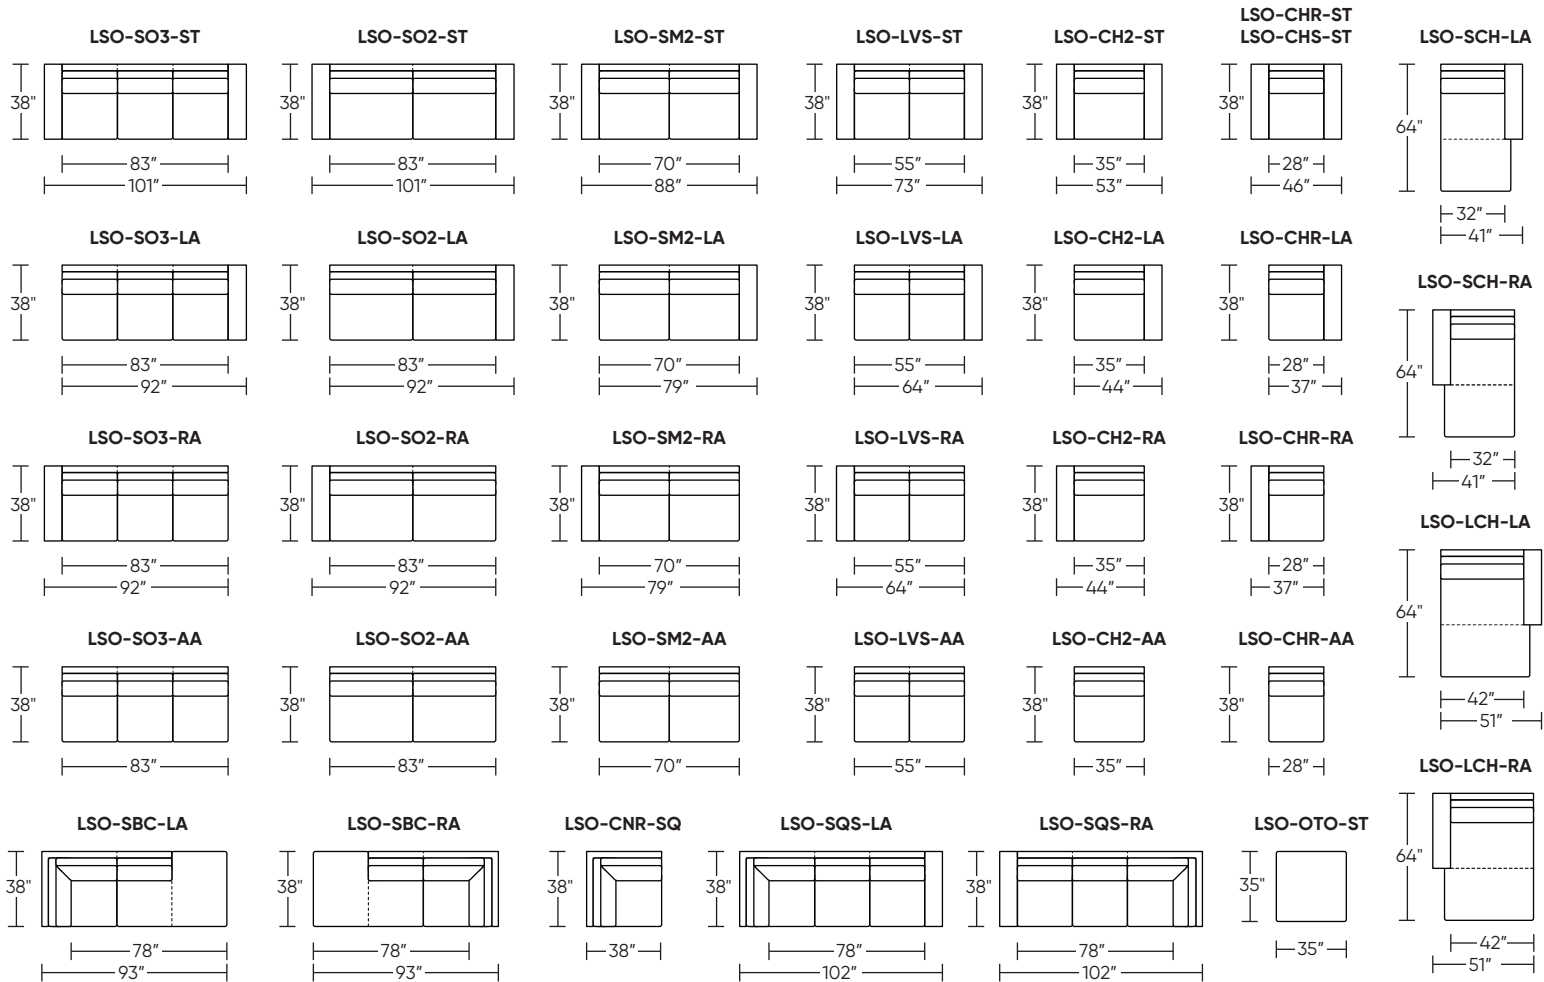

Note: Dotted line indicates seam on leather, Ultrasuede® and up the roll fabrics. Seams are eliminated with railroaded fabrics, except on chaise (SCH, LCH) to maintain consistent nap direction across the entire sectional.