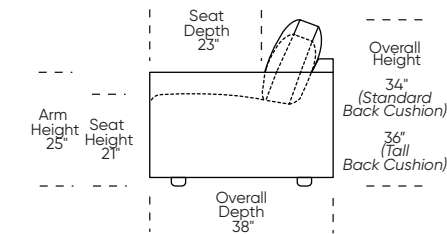

Please use actual leather, fabric, Crypton®, Sunbrella® and Ultrasuede® swatches when specifying furniture as the colors shown may vary due to the printing process.

Scale: 1/8 inch = 1 foot
All dimensions are approximate and subject to change.
Specify components from the sitting position.

UPHOLSTERED (NO SKIRT):

UPHOLSTERED (NO SKIRT):

**Standard Seat Height
High Leg**

**Higher Seat Height
High Leg**

**Standard Seat Height
Low Leg (Hidden Leg is used)**

**Higher Seat Height
Low Leg (Hidden Leg is used)**

SKIRTED:

SKIRTED:

**Standard Seat Height
High Leg**

**Higher Seat Height
High Leg**

**Standard Seat Height
Low Leg (Hidden Leg is used)**

**Higher Seat Height
Low Leg (Hidden Leg is used)**

Note: Skirted version includes a concealed leg in Oiled Ash finish.