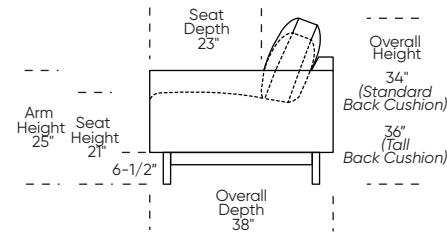

Please use actual leather, fabric, Crypton®, Sunbrella® and Ultrasuede® swatches when specifying furniture as the colors shown may vary due to the printing process.

Scale: 1/8 inch = 1 foot
All dimensions are approximate and subject to change.
Specify components from the sitting position.

UPHOLSTERED (NO SKIRT):

UPHOLSTERED (NO SKIRT):

**Standard Seat Height
High Leg**

**Higher Seat Height
High Leg**

**Standard Seat Height
Low Leg (Hidden Leg is used)**

**Higher Seat Height
Low Leg (Hidden Leg is used)**