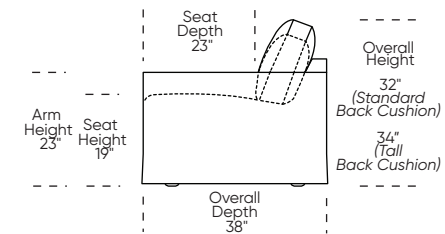

SKIRTED:

SKIRTED:

**Standard Seat Height
High Leg**

**Higher Seat Height
High Leg**

**Standard Seat Height
Low Leg (Hidden Leg is used)**

**Higher Seat Height
Low Leg (Hidden Leg is used)**

Note: Skirted version includes a concealed leg in Oiled Ash finish.