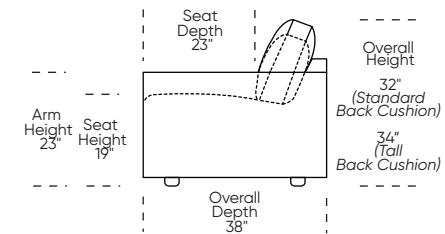

Please use actual leather, fabric, Crypton®, Sunbrella® and Ultrasuede® swatches when specifying furniture as the colors shown may vary due to the printing process.

Scale: 1/8 inch = 1 foot
All dimensions are approximate and subject to change.
Specify components from the sitting position.

UPHOLSTERED (NO SKIRT):

UPHOLSTERED (NO SKIRT):

**Standard Seat Height
High Leg**

**Higher Seat Height
High Leg**

**Standard Seat Height
Low Leg (Hidden Leg is used)**

**Higher Seat Height
Low Leg (Hidden Leg is used)**

SKIRTED:

SKIRTED:

**Standard Seat Height
High Leg**

**Higher Seat Height
High Leg**

**Standard Seat Height
Low Leg (Hidden Leg is used)**

**Higher Seat Height
Low Leg (Hidden Leg is used)**

Note: Skirted version includes a concealed leg in Oiled Ash finish.