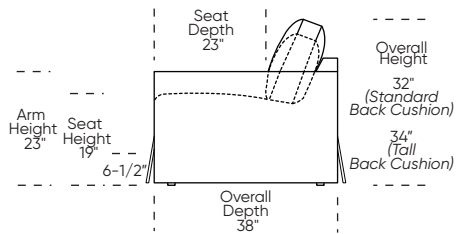

Please use actual leather, fabric, Crypton®, Sunbrella® and Ultrasuede® swatches when specifying furniture as the colors shown may vary due to the printing process.

Scale: 1/8 inch = 1 foot
All dimensions are approximate and subject to change.
Specify components from the sitting position.

UPHOLSTERED (NO SKIRT):

UPHOLSTERED (NO SKIRT):

**Standard Seat Height
High Leg**

**Higher Seat Height
High Leg**

**Standard Seat Height
Low Leg (Hidden Leg is used)**

**Higher Seat Height
Low Leg (Hidden Leg is used)**

SKIRTED:

SKIRTED:

**Standard Seat Height
High Leg**

**Higher Seat Height
High Leg**

**Standard Seat Height
Low Leg (Hidden Leg is used)**

**Higher Seat Height
Low Leg (Hidden Leg is used)**

Note: Skirted version includes a concealed leg in Oiled Ash finish.