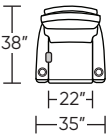

MEE-REC-ST

MEE-REC-LA