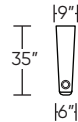

MEE-INS-09