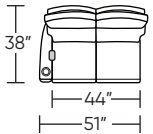

MEE-LVS-RA

MEE-LVS-AA