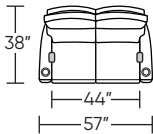

MEE-LVS-ST

MEE-LVS-LA