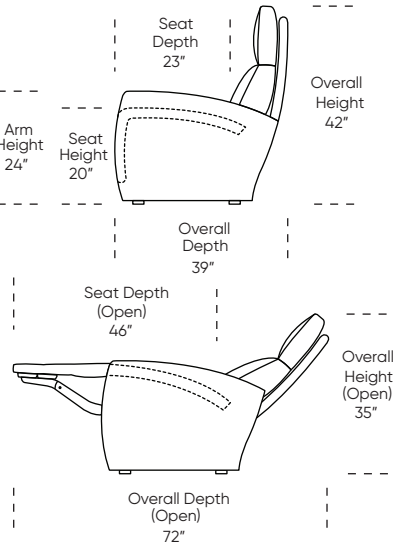

Standard Features:

- Premium high-density, high-resiliency foam seat cushion
- Semi-attached back cushion
- Tight seat cushion
- Articulating headrest
- Motorized recliner with an in-arm control panel that is easy to use and includes a USB-C charging port
- Stainless steel cup holder with adjustable LED lighting
- Stainless steel footrest extension hides all mechanical linkages
- Left, right, and armless pieces (LA/RA/AA) are designed to connect using an insert (INS-06 or INS-09)
- Motor and electronics have a three-year warranty
- Limited lifetime warranty on frame and suspension
- Ten-year warranty on mechanism
- Quick-ship delivery

Options:

- Two-tone contrast available (First tone includes outer shell and arms. Second tone includes headrest, back cushion and seat cushion.)
- Stainless steel cup holder without LED lighting
- No cup holder
- Lithium-ion battery pack available
- Battery pack has a one-year warranty
- Extra-firm seating option (Seat cushion, back cushion and headrest)
- Headrest cover available

NOTE: Please be advised that microfiber fabrics like SUEDELIFE and VEELIFE, and velvet fabrics such as JENSON, REED, and SURF, are not recommended for this style. For a comprehensive list of covers that are NOT suggested, please contact American Leather Support Services. This information can also be found on the fabric landing pages of our website or by scanning the swatch QR code.

Important Note:

□ - This denotes power control box on arm

Note: Necessary Wall Clearance is 14"

U.S. Patent #8882190. Additional patents pending.

Scale : 1/8 inch = 1 foot
All dimensions are approximate and subject to change.
Specify all components from the sitting position.

V01.27.25