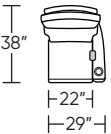

MEE-REC-LA

MEE-REC-RA