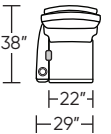

MEE-REC-RA

MEE-REC-AA