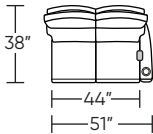

MEE-LVS-LA

MEE-LVS-RA