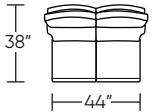

MEE-LVS-AA