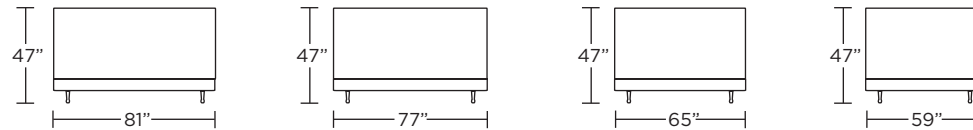

MENLO PARK BED BY RICK LEE

Standard Features:

- Single-needle top-stitch
- Limited lifetime warranty on frame
- Quick-ship delivery
- Aluminum legs

Options:

- Optional bed pillows
- Contrasting color on bed pillows
- Wood legs available in Dune, Ebony, Mink, or Oiled Ash finish

Please use actual leather, fabric, Crypton®, Sunbrella® and Ultrasuede® swatches when specifying furniture as the colors shown may vary due to the printing process.

MEN-PLW-BD

MEN-PLW-BD

MEN-PLW-BD

Scale: 1/8 inch = 1 foot
All dimensions are approximate and subject to change.
Specify components from the sitting position.