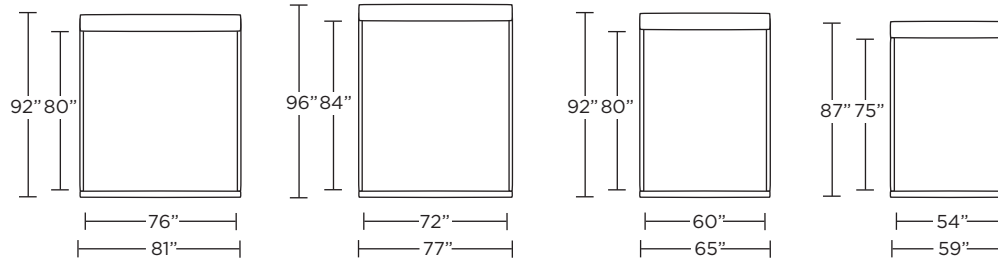

MENLO PARK BED BY RICK LEE

Standard Features:

- Single-needle top-stitch
- Limited lifetime warranty on frame
- Quick-ship delivery
- Aluminum legs

Options:

- Optional bed pillows
- Contrasting color on bed pillows
- Wood legs available in Dune, Ebony, Mink, or Oiled Ash finish

Please use actual leather, fabric, Crypton®, Sunbrella® and Ultrasuede® swatches when specifying furniture as the colors shown may vary due to the printing process.

MEN-PLW-BD

MEN-PLW-BD

MEN-PLW-BD

Scale: 1/8 inch = 1 foot
All dimensions are approximate and subject to change.
Specify components from the sitting position.