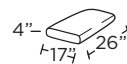

MENLO PARK BED BY RICK LEE

Standard Features:

- Single-needle top-stitch
- Limited lifetime warranty on frame
- Quick-ship delivery
- Aluminum legs

Options:

- Optional bed pillows
- Contrasting color on bed pillows
- Wood legs available in Dune, Ebony, Mink, or Oiled Ash finish

Please use actual leather, fabric, Crypton®, Sunbrella® and Ultrasuede® swatches when specifying furniture as the colors shown may vary due to the printing process.

MEN-PLW-BD

MEN-PLW-BD

MEN-PLW-BD

Scale: 1/8 inch = 1 foot
All dimensions are approximate and subject to change.
Specify components from the sitting position.