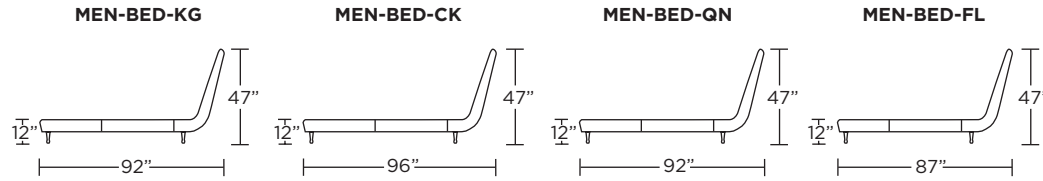

MENLO PARK BED BY RICK LEE

Standard Features:

- Single-needle top-stitch
- Limited lifetime warranty on frame
- Quick-ship delivery
- Aluminum legs

Options:

- Optional bed pillows
- Contrasting color on bed pillows
- Wood legs available in Dune, Ebony, Mink, or Oiled Ash finish

Please use actual leather, fabric, Crypton®, Sunbrella® and Ultrasuede® swatches when specifying furniture as the colors shown may vary due to the printing process.

MEN-PLW-BD

MEN-PLW-BD

MEN-PLW-BD

Scale: 1/8 inch = 1 foot
All dimensions are approximate and subject to change.
Specify components from the sitting position.