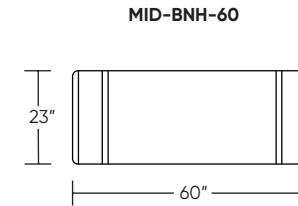

Please use actual leather, fabric, Crypton®, Sunbrella® and Ultrasuede® swatches when specifying furniture as the colors shown may vary due to the printing process.

Scale : 1/4 inch = 1 foot
All dimensions are approximate and subject to change.
Specify all components from the sitting position.