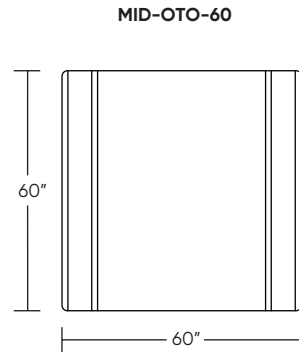

Please use actual leather, fabric, Crypton®, Sunbrella® and Ultrasuede® swatches when specifying furniture as the colors shown may vary due to the printing process.

Scale : 1/4 inch = 1 foot
All dimensions are approximate and subject to change.
Specify all components from the sitting position.