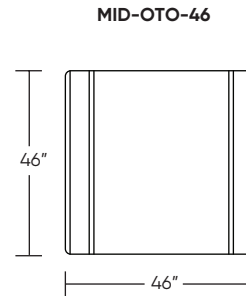

Please use actual leather, fabric, Crypton®, Sunbrella® and Ultrasuede® swatches when specifying furniture as the colors shown may vary due to the printing process.

Scale : 1/4 inch = 1 foot
All dimensions are approximate and subject to change.
Specify all components from the sitting position.