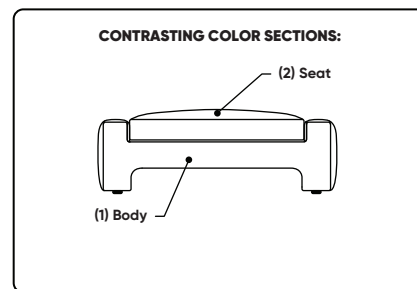

Options:

- Premium high-density, high resiliency foam seat cushion encased in down
- Premium high-density, high-resiliency foam seat cushion encased in Trillium
- Contrasting stitch detail available in Bermuda Green, Beige, Black, Brown, Charcoal, Cream, Espresso, Gold Brown, Grey, Lemon, Midnight Blue, and Scarlet thread color
- Contrasting cover available (two tone):
 - Color 1: Body (dictates cost)
 - Color 2: Seat

Please use actual leather, fabric, Crypton®, Sunbrella® and Ultrasuede® swatches when specifying furniture as the colors shown may vary due to the printing process.

Scale : 1/4 inch = 1 foot
All dimensions are approximate and subject to change.
Specify all components from the sitting position.