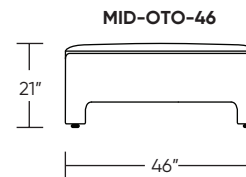

Please use actual leather, fabric, Crypton®, Sunbrella® and Ultrasuede® swatches when specifying furniture as the colors shown may vary due to the printing process.

Scale : 1/4 inch = 1 foot
All dimensions are approximate and subject to change.
Specify all components from the sitting position.