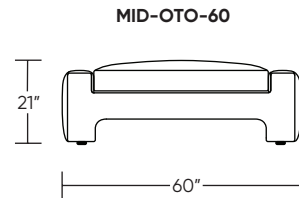

Please use actual leather, fabric, Crypton®, Sunbrella® and Ultrasuede® swatches when specifying furniture as the colors shown may vary due to the printing process.

Scale : 1/4 inch = 1 foot
All dimensions are approximate and subject to change.
Specify all components from the sitting position.