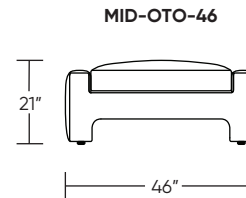

Please use actual leather, fabric, Crypton®, Sunbrella® and Ultrasuede® swatches when specifying furniture as the colors shown may vary due to the printing process.

Scale : 1/4 inch = 1 foot
All dimensions are approximate and subject to change.
Specify all components from the sitting position.