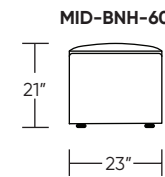

Please use actual leather, fabric, Crypton®, Sunbrella® and Ultrasuede® swatches when specifying furniture as the colors shown may vary due to the printing process.

Scale : 1/4 inch = 1 foot
All dimensions are approximate and subject to change.
Specify all components from the sitting position.