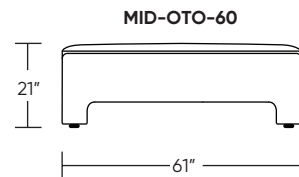

Please use actual leather, fabric, Crypton®, Sunbrella® and Ultrasuede® swatches when specifying furniture as the colors shown may vary due to the printing process.

Scale : 1/4 inch = 1 foot
All dimensions are approximate and subject to change.
Specify all components from the sitting position.