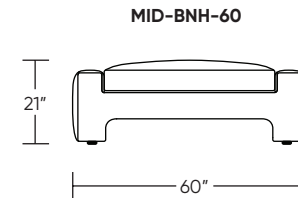

Please use actual leather, fabric, Crypton®, Sunbrella® and Ultrasuede® swatches when specifying furniture as the colors shown may vary due to the printing process.

Scale : 1/4 inch = 1 foot
All dimensions are approximate and subject to change.
Specify all components from the sitting position.