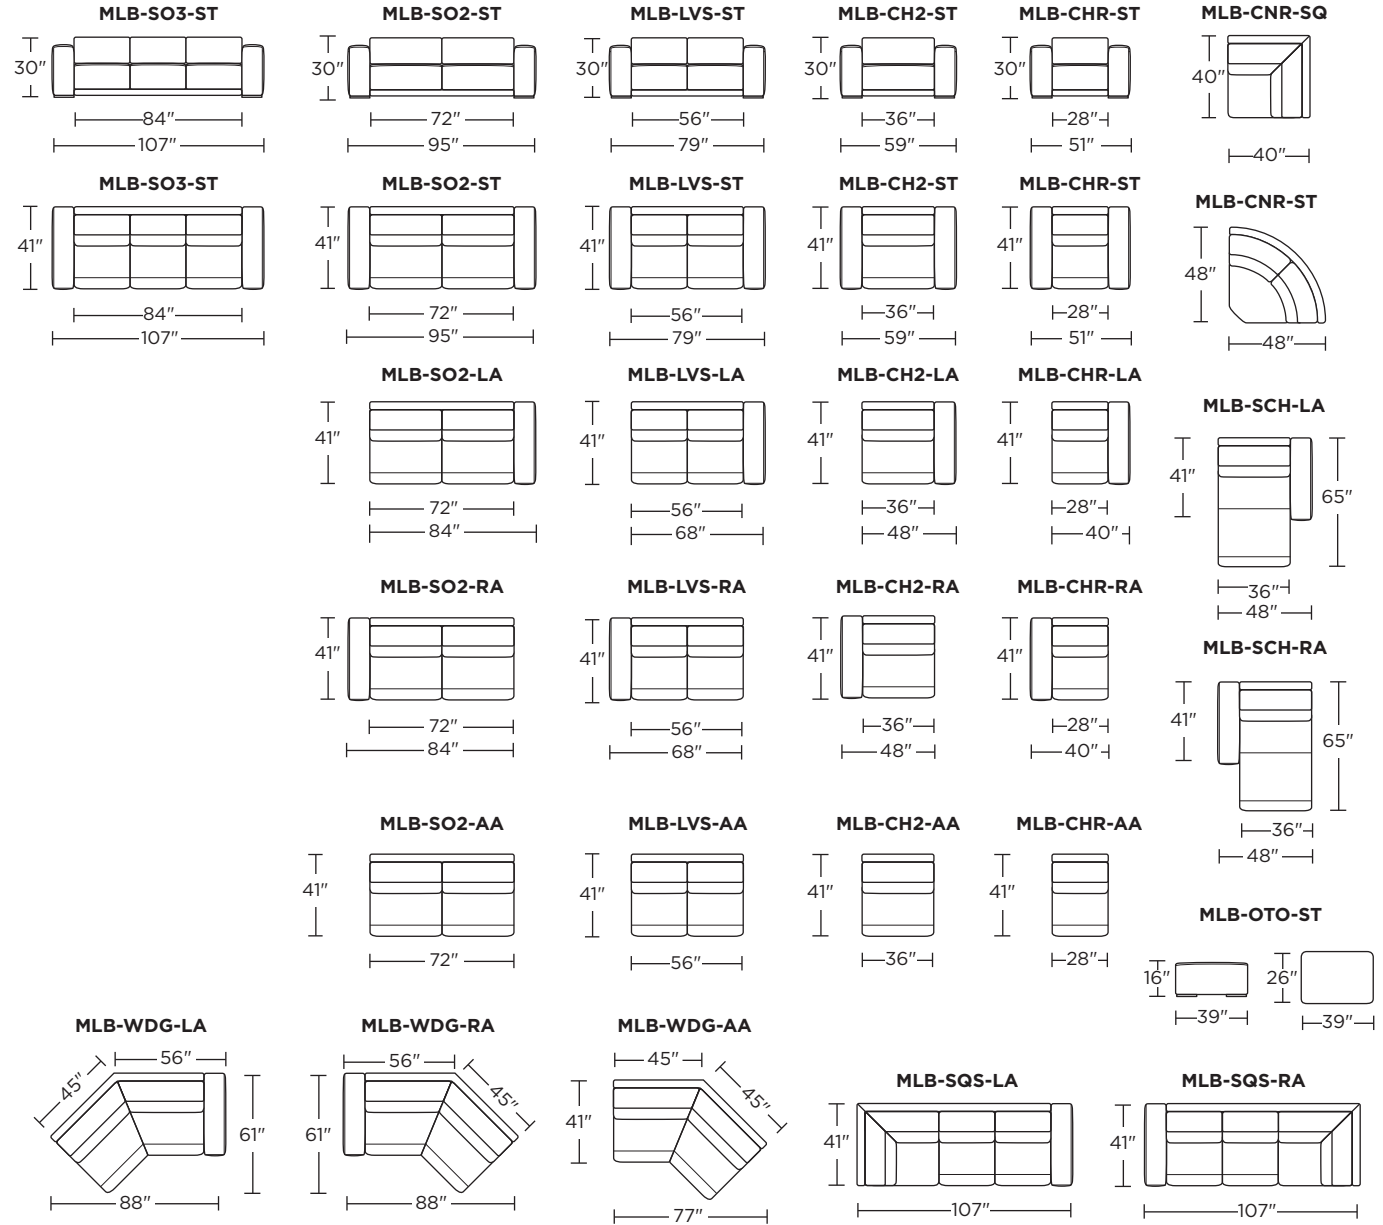

Please use actual leather, fabric, Crypton®, Sunbrella® and Ultrasuede® swatches when specifying furniture as the colors shown may vary due to the printing process.

Scale: 1/8 inch = 1 foot  
 All dimensions are approximate and subject to change.  
 Specify components from the sitting position.