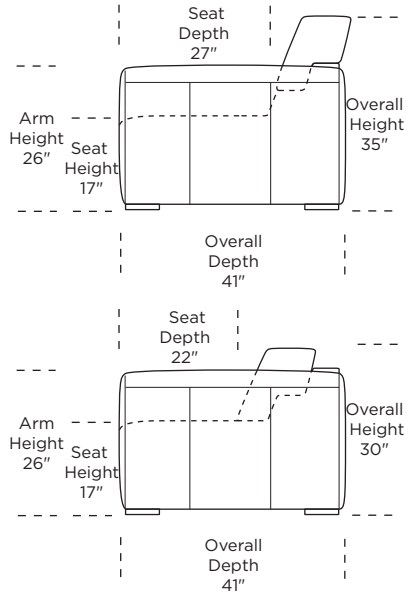

Please use actual leather, fabric, Crypton®, Sunbrella® and Ultrasuede® swatches when specifying furniture as the colors shown may vary due to the printing process.

Scale: 1/8 inch = 1 foot  
 All dimensions are approximate and subject to change.  
 Specify components from the sitting position.