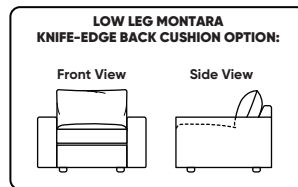

Options:

Back & Seat Cushions:

- Foam
 - Knife-Edge
 - Tufted
 - Plain
- Down (Upcharge)
 - Knife-Edge
 - Tufted
 - Plain
- Trillium (Upcharge)
 - Knife-Edge
 - Tufted
 - Plain

Back Cushions:

- Standard
- Tall (+2")

Construction Notes:

- Plain or Tufted (tufted detail not available with knife-edge back cushion option)
- Loose knife-edge back cushions
- Down: Premium high-density, high-resiliency foam seat cushions with memory foam inserts encased in down with down-blend filled back cushions
- Trillium: Premium high-density, high-resiliency foam seat cushions with memory foam inserts encased in Trillium with Trillium filled back cushions