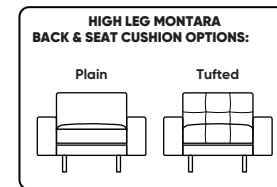

MONTARA

Frame Options:

- ▶ Upholstered (No skirt):
 - Standard Seat Height - 19"
 - High Leg
 - Low Leg
 - Higher Seat Height - 21"
 - High Leg
 - Low Leg
- ▶ Skirted (Upcharge):
 - Standard Seat Height - 19"
 - High Leg
 - Low Leg
 - Higher Seat Height - 21"
 - High Leg
 - Low Leg

Options:

Back & Seat Cushions:

- Foam
 - Knife-Edge
 - Tufted
 - Plain
- Down (Upcharge)
 - Knife-Edge
 - Tufted
 - Plain
- Trillium (Upcharge)
 - Knife-Edge
 - Tufted
 - Plain

Back Cushions:

- Standard
- Tall (+2")

Construction Notes:

- Plain or Tufted (tufted detail not available with knife-edge back cushion option)
- Loose knife-edge back cushions
- Down: Premium high-density, high-resiliency foam seat cushions with memory foam inserts encased in down with down-blend filled back cushions
- Trillium: Premium high-density, high-resiliency foam seat cushions with memory foam inserts encased in Trillium with Trillium filled back cushions

Note: Dotted line indicates seam on leather, Ultrasuede® and up the roll fabrics. Seams are eliminated with railroaded fabrics, except on chaise (SCH, LCH) to maintain consistent nap direction across the entire sectional.