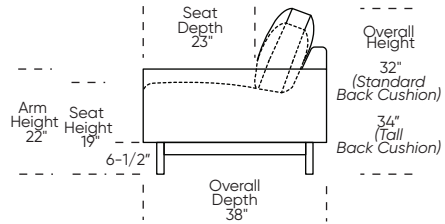

UPHOLSTERED (NO SKIRT):

UPHOLSTERED (NO SKIRT):

**Standard Seat Height
High Leg**