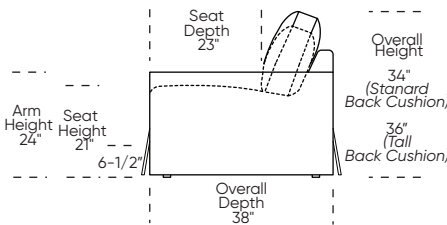

Please use actual leather, fabric, Crypton®, Sunbrella® and Ultrasuede® swatches when specifying furniture as the colors shown may vary due to the printing process.

Scale: 1/8 inch = 1 foot
All dimensions are approximate and subject to change.
Specify components from the sitting position.

UPHOLSTERED (NO SKIRT):

UPHOLSTERED (NO SKIRT):

**Standard Seat Height
High Leg**

**Higher Seat Height
High Leg**

**Standard Seat Height
Low Leg (Hidden Leg is used)**

**Higher Seat Height
Low Leg (Hidden Leg is used)**

SKIRTED:

SKIRTED:

**Standard Seat Height
High Leg**

**Higher Seat Height
High Leg**

**Standard Seat Height
Low Leg (Hidden Leg is used)**

**Higher Seat Height
Low Leg (Hidden Leg is used)**

Note: Skirted version includes a concealed leg in Oiled Ash finish.