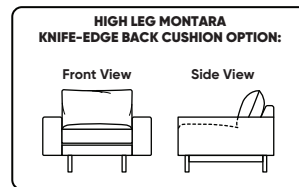

Options:

Back & Seat Cushions:

- Foam
 - Knife-Edge
 - Tufted
 - Plain
- Down (Upcharge)
 - Knife-Edge
 - Tufted
 - Plain
- Trillium (Upcharge)
 - Knife-Edge
 - Tufted
 - Plain

Back Cushions:

- Standard
- Tall (+2")

Construction Notes:

- Plain or Tufted (tufted detail not available with knife-edge back cushion option)
- Loose knife-edge back cushions
- Down: Premium high-density, high-resiliency foam seat cushions with memory foam inserts encased in down with down-blend filled back cushions
- Trillium: Premium high-density, high-resiliency foam seat cushions with memory foam inserts encased in Trillium with Trillium filled back cushions

Note: Dotted line indicates seam on leather, Ultrasuede® and up the roll fabrics. Seams are eliminated with railroaded fabrics, except on chaise (SCH, LCH) to maintain consistent nap direction across the entire sectional.