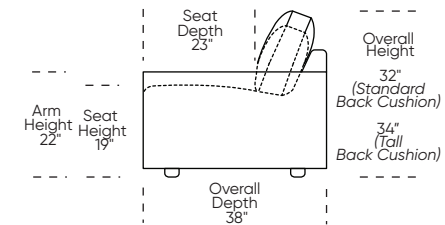

Please use actual leather, fabric, Crypton®, Sunbrella® and Ultrasuede® swatches when specifying furniture as the colors shown may vary due to the printing process.

Scale: 1/8 inch = 1 foot
All dimensions are approximate and subject to change.
Specify components from the sitting position.

UPHOLSTERED (NO SKIRT):

UPHOLSTERED (NO SKIRT):

**Standard Seat Height
High Leg**

**Higher Seat Height
High Leg**

**Standard Seat Height
Low Leg (Hidden Leg is used)**

**Higher Seat Height
Low Leg (Hidden Leg is used)**

SKIRTED:

SKIRTED:

**Standard Seat Height
High Leg**

**Higher Seat Height
High Leg**

**Standard Seat Height
Low Leg (Hidden Leg is used)**

**Higher Seat Height
Low Leg (Hidden Leg is used)**

Note: Skirted version includes a concealed leg in Oiled Ash finish.