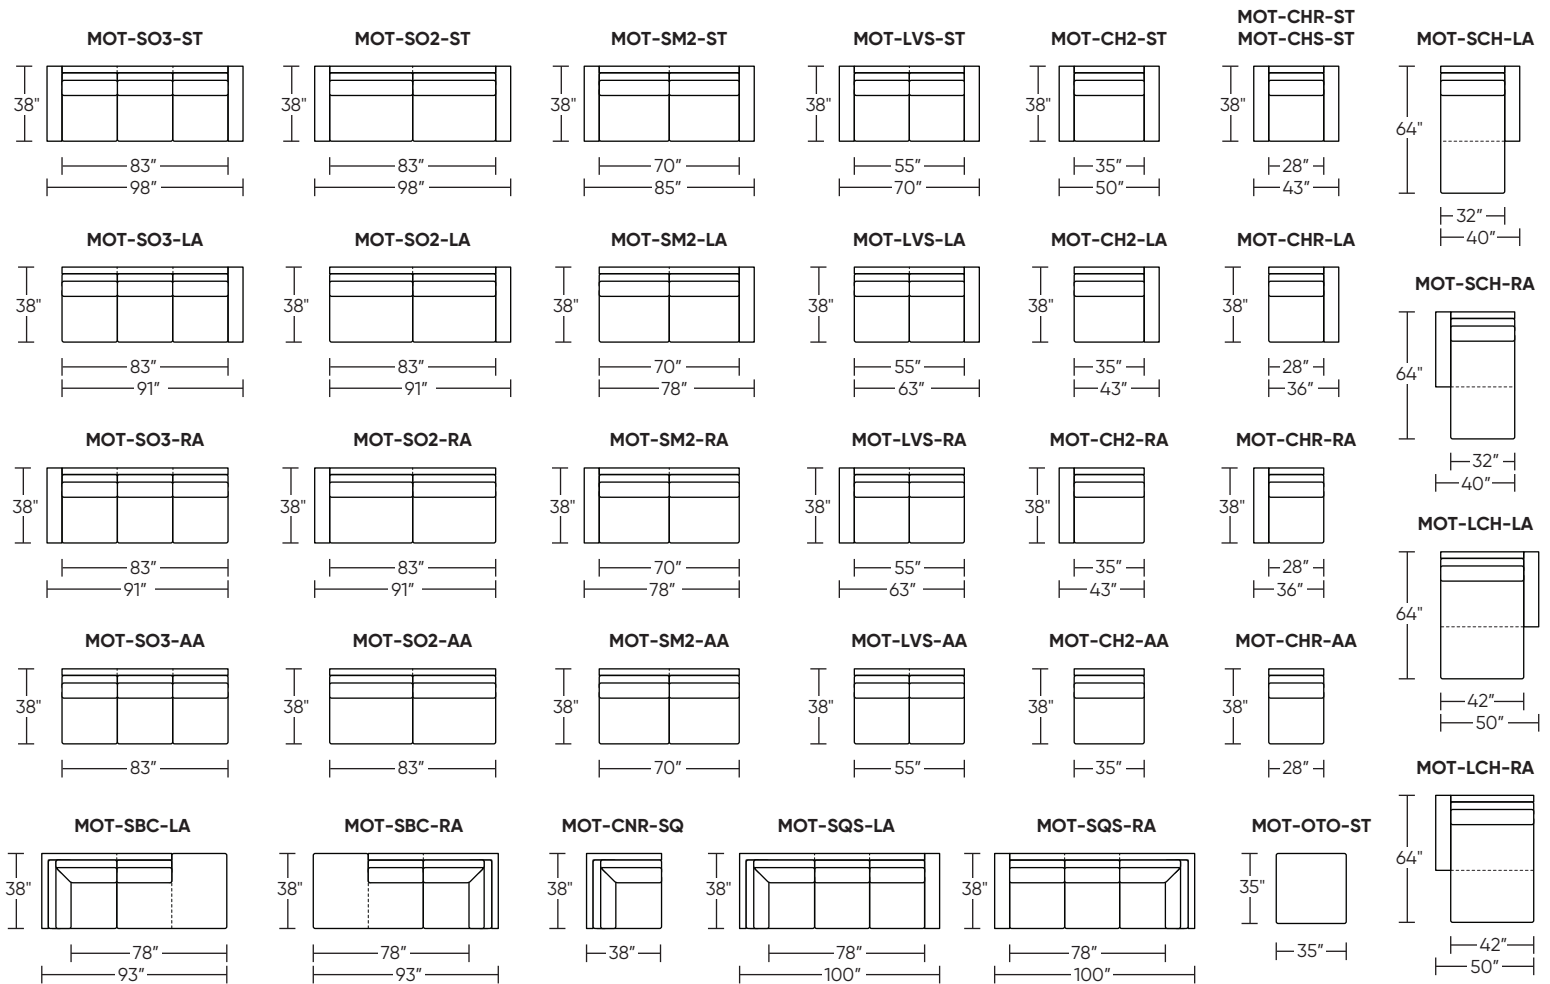

Note: Dotted line indicates seam on leather, Ultrasuede® and up the roll fabrics. Seams are eliminated with railroaded fabrics, except on chaise (SCH, LCH) to maintain consistent nap direction across the entire sectional.