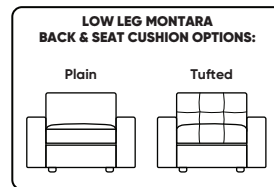

MONTARA

Frame Options:

- ▶ Upholstered (No skirt):
 - Standard Seat Height - 19"
 - High Leg
 - Low Leg
 - Higher Seat Height - 21"
 - High Leg
 - Low Leg
- ▶ Skirted (Upcharge):
 - Standard Seat Height - 19"
 - High Leg
 - Low Leg
 - Higher Seat Height - 21"
 - High Leg
 - Low Leg

Options:

Back & Seat Cushions:

- Foam
 - Knife-Edge
 - Tufted
 - Plain
- Down (Upcharge)
 - Knife-Edge
 - Tufted
 - Plain
- Trillium (Upcharge)
 - Knife-Edge
 - Tufted
 - Plain

Back Cushions:

- Standard
- Tall (+2")

Construction Notes:

- Plain or Tufted (tufted detail not available with knife-edge back cushion option)
- Loose knife-edge back cushions
- Down: Premium high-density, high-resiliency foam seat cushions with memory foam inserts encased in down with down-blend filled back cushions
- Trillium: Premium high-density, high-resiliency foam seat cushions with memory foam inserts encased in Trillium with Trillium filled back cushions

Note: Dotted line indicates seam on leather, Ultrasuede® and up the roll fabrics. Seams are eliminated with railroaded fabrics, except on chaise (SCH, LCH) to maintain consistent nap direction across the entire sectional.