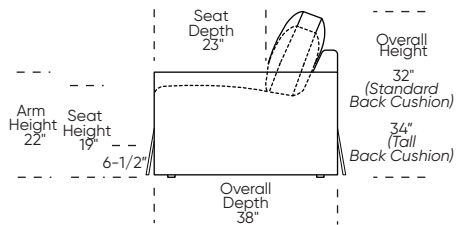

Please use actual leather, fabric, Crypton®, Sunbrella® and Ultrasuede® swatches when specifying furniture as the colors shown may vary due to the printing process.

Scale: 1/8 inch = 1 foot
All dimensions are approximate and subject to change.
Specify components from the sitting position.

UPHOLSTERED (NO SKIRT):

UPHOLSTERED (NO SKIRT):

**Standard Seat Height
High Leg**

**Higher Seat Height
High Leg**

**Standard Seat Height
Low Leg (Hidden Leg is used)**

**Higher Seat Height
Low Leg (Hidden Leg is used)**

SKIRTED:

SKIRTED:

**Standard Seat Height
High Leg**

**Higher Seat Height
High Leg**

**Standard Seat Height
Low Leg (Hidden Leg is used)**

**Higher Seat Height
Low Leg (Hidden Leg is used)**

Note: Skirted version includes a concealed leg in Oiled Ash finish.