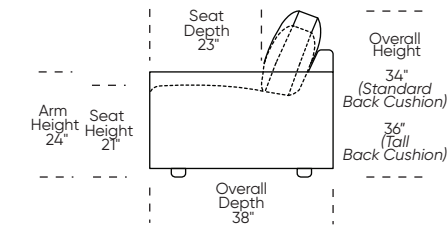

Please use actual leather, fabric, Crypton®, Sunbrella® and Ultrasuede® swatches when specifying furniture as the colors shown may vary due to the printing process.

Scale: 1/8 inch = 1 foot
All dimensions are approximate and subject to change.
Specify components from the sitting position.

UPHOLSTERED (NO SKIRT):

UPHOLSTERED (NO SKIRT):

**Standard Seat Height
High Leg**

**Higher Seat Height
High Leg**

**Standard Seat Height
Low Leg (Hidden Leg is used)**

**Higher Seat Height
Low Leg (Hidden Leg is used)**

SKIRTED:

SKIRTED:

**Standard Seat Height
High Leg**

**Higher Seat Height
High Leg**

**Standard Seat Height
Low Leg (Hidden Leg is used)**

**Higher Seat Height
Low Leg (Hidden Leg is used)**

Note: Skirted version includes a concealed leg in Oiled Ash finish.