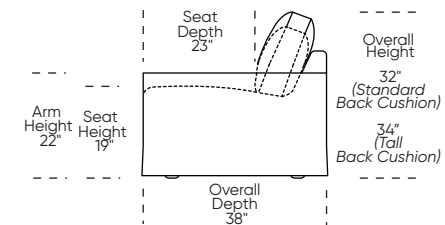

SKIRTED:

SKIRTED:

**Standard Seat Height
High Leg**

**Higher Seat Height
High Leg**

**Standard Seat Height
Low Leg (Hidden Leg is used)**

**Higher Seat Height
Low Leg (Hidden Leg is used)**

Note: Skirted version includes a concealed leg in Oiled Ash finish.