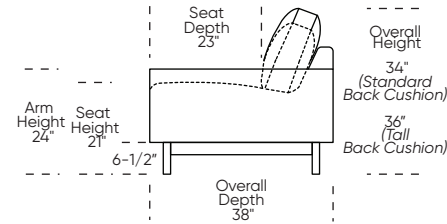

Please use actual leather, fabric, Crypton®, Sunbrella® and Ultrasuede® swatches when specifying furniture as the colors shown may vary due to the printing process.

Scale: 1/8 inch = 1 foot
All dimensions are approximate and subject to change.
Specify components from the sitting position.

UPHOLSTERED (NO SKIRT):

UPHOLSTERED (NO SKIRT):

**Standard Seat Height
High Leg**

**Higher Seat Height
High Leg**

**Standard Seat Height
Low Leg (Hidden Leg is used)**

**Higher Seat Height
Low Leg (Hidden Leg is used)**

SKIRTED:

SKIRTED:

**Standard Seat Height
High Leg**

**Higher Seat Height
High Leg**

**Standard Seat Height
Low Leg (Hidden Leg is used)**

**Higher Seat Height
Low Leg (Hidden Leg is used)**

Note: Skirted version includes a concealed leg in Oiled Ash finish.