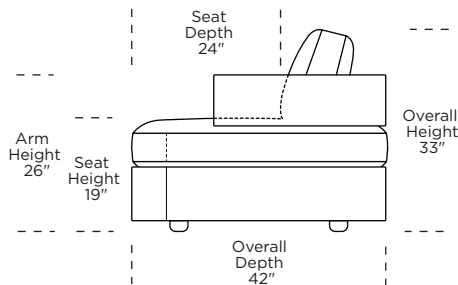

Leg height is 2"

Please use actual leather, fabric, Crypton®, Sunbrella® and Ultrasuede® swatches when specifying furniture as the colors shown may vary due to the printing process.

Note: Dotted line indicates seam on leather, Ultrasuede® and up the roll fabrics. Seams are eliminated with railroaded fabrics.

Scale: 1/8 inch = 1 foot
All dimensions are approximate and subject to change.
Specify components from the sitting position.