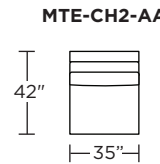

Leg height is 2"

Please use actual leather, fabric, Crypton®, Sunbrella® and Ultrasuede® swatches when specifying furniture as the colors shown may vary due to the printing process.

Note: Dotted line indicates seam on leather, Ultrasuede® and up the roll fabrics. Seams are eliminated with railroaded fabrics.