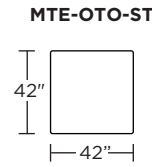

Leg height is 2"

Please use actual leather, fabric, Crypton®, Sunbrella® and Ultrasuede® swatches when specifying furniture as the colors shown may vary due to the printing process.

Note: Dotted line indicates seam on leather, Ultrasuede® and up the roll fabrics. Seams are eliminated with railroaded fabrics.

Scale: 1/8 inch = 1 foot
All dimensions are approximate and subject to change.
Specify components from the sitting position.