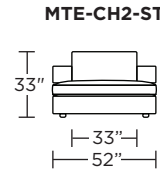

Leg height is 2"

Please use actual leather, fabric, Crypton®, Sunbrella® and Ultrasuede® swatches when specifying furniture as the colors shown may vary due to the printing process.

Note: Dotted line indicates seam on leather, Ultrasuede® and up the roll fabrics. Seams are eliminated with railroaded fabrics.

Scale: 1/8 inch = 1 foot
All dimensions are approximate and subject to change.
Specify components from the sitting position.