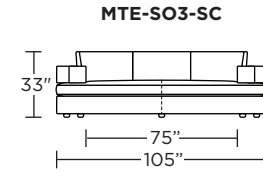

Leg height is 2"

Please use actual leather, fabric, Crypton®, Sunbrella® and Ultrasuede® swatches when specifying furniture as the colors shown may vary due to the printing process.

Note: Dotted line indicates seam on leather, Ultrasuede® and up the roll fabrics. Seams are eliminated with railroaded fabrics.

Scale: 1/8 inch = 1 foot
All dimensions are approximate and subject to change.
Specify components from the sitting position.