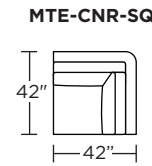

Leg height is 2"

Please use actual leather, fabric, Crypton®, Sunbrella® and Ultrasuede® swatches when specifying furniture as the colors shown may vary due to the printing process.

Note: Dotted line indicates seam on leather, Ultrasuede® and up the roll fabrics. Seams are eliminated with railroaded fabrics.

Scale: 1/8 inch = 1 foot
All dimensions are approximate and subject to change.
Specify components from the sitting position.