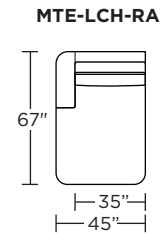

Leg height is 2"

Please use actual leather, fabric, Crypton®, Sunbrella® and Ultrasuede® swatches when specifying furniture as the colors shown may vary due to the printing process.

Note: Dotted line indicates seam on leather, Ultrasuede® and up the roll fabrics. Seams are eliminated with railroaded fabrics.

Scale: 1/8 inch = 1 foot
All dimensions are approximate and subject to change.
Specify components from the sitting position.