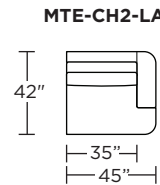

Leg height is 2"

Please use actual leather, fabric, Crypton®, Sunbrella® and Ultrasuede® swatches when specifying furniture as the colors shown may vary due to the printing process.

Note: Dotted line indicates seam on leather, Ultrasuede® and up the roll fabrics. Seams are eliminated with railroaded fabrics.

Scale: 1/8 inch = 1 foot
All dimensions are approximate and subject to change.
Specify components from the sitting position.