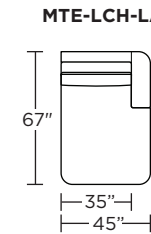

Leg height is 2"

Please use actual leather, fabric, Crypton®, Sunbrella® and Ultrasuede® swatches when specifying furniture as the colors shown may vary due to the printing process.

Note: Dotted line indicates seam on leather, Ultrasuede® and up the roll fabrics. Seams are eliminated with railroaded fabrics.

Scale: 1/8 inch = 1 foot
All dimensions are approximate and subject to change.
Specify components from the sitting position.