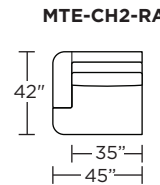

Leg height is 2"

Please use actual leather, fabric, Crypton®, Sunbrella® and Ultrasuede® swatches when specifying furniture as the colors shown may vary due to the printing process.

Note: Dotted line indicates seam on leather, Ultrasuede® and up the roll fabrics. Seams are eliminated with railroaded fabrics.

Scale: 1/8 inch = 1 foot
All dimensions are approximate and subject to change.
Specify components from the sitting position.