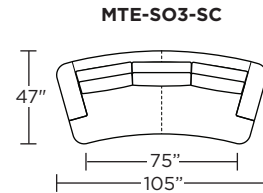

Leg height is 2"

Please use actual leather, fabric, Crypton®, Sunbrella® and Ultrasuede® swatches when specifying furniture as the colors shown may vary due to the printing process.

Note: Dotted line indicates seam on leather, Ultrasuede® and up the roll fabrics. Seams are eliminated with railroaded fabrics.

Scale: 1/8 inch = 1 foot
All dimensions are approximate and subject to change.
Specify components from the sitting position.