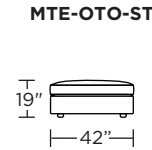

Leg height is 2"

Please use actual leather, fabric, Crypton®, Sunbrella® and Ultrasuede® swatches when specifying furniture as the colors shown may vary due to the printing process.

Note: Dotted line indicates seam on leather, Ultrasuede® and up the roll fabrics. Seams are eliminated with railroaded fabrics.