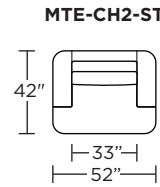

Leg height is 2"

Please use actual leather, fabric, Crypton®, Sunbrella® and Ultrasuede® swatches when specifying furniture as the colors shown may vary due to the printing process.

Note: Dotted line indicates seam on leather, Ultrasuede® and up the roll fabrics. Seams are eliminated with railroaded fabrics.

Scale: 1/8 inch = 1 foot
All dimensions are approximate and subject to change.
Specify components from the sitting position.