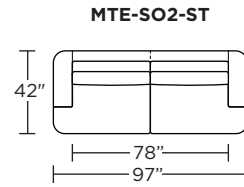

Leg height is 2"

Please use actual leather, fabric, Crypton®, Sunbrella® and Ultrasuede® swatches when specifying furniture as the colors shown may vary due to the printing process.

Note: Dotted line indicates seam on leather, Ultrasuede® and up the roll fabrics. Seams are eliminated with railroaded fabrics.

Scale: 1/8 inch = 1 foot
All dimensions are approximate and subject to change.
Specify components from the sitting position.