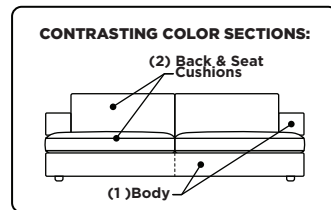

Options:

- Extra-firm premium high-density, high-resiliency foam seat cushions
- Premium down-filled back cushions
- Premium high-density, high-resiliency foam seat cushions with memory foam topper encased in down
- Premium high-density, high-resiliency foam seat cushions with memory foam topper encased in Trillium
- Premium Trillium-filled back cushions
- Contrasting cover available (two tone):
 - Color 1 - Body
 - Color 2 - Back/seat cushions

Leg height is 2"

Please use actual leather, fabric, Crypton®, Sunbrella® and Ultrasuede® swatches when specifying furniture as the colors shown may vary due to the printing process.

Note: Dotted line indicates seam on leather, Ultrasuede® and up the roll fabrics. Seams are eliminated with railroaded fabrics.