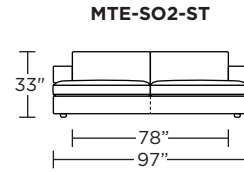

Leg height is 2"

Please use actual leather, fabric, Crypton®, Sunbrella® and Ultrasuede® swatches when specifying furniture as the colors shown may vary due to the printing process.

Note: Dotted line indicates seam on leather, Ultrasuede® and up the roll fabrics. Seams are eliminated with railroaded fabrics.

Scale: 1/8 inch = 1 foot
All dimensions are approximate and subject to change.
Specify components from the sitting position.