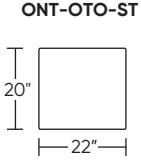

Wall Clearance: ST - 14", LG - 16", XL - 18"

Scale: 1/4 inch = 1 foot
All dimensions are approximate and subject to change.
Specify components from the sitting position.