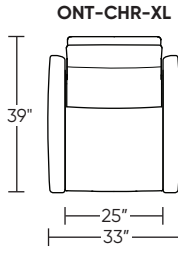

Wall Clearance: ST - 14", LG - 16", XL - 18"

Scale: 1/4 inch = 1 foot
All dimensions are approximate and subject to change.
Specify components from the sitting position.