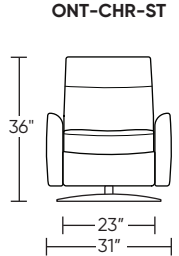

Wall Clearance: ST - 14", LG - 16", XL - 18"

Scale: 1/4 inch = 1 foot
All dimensions are approximate and subject to change.
Specify components from the sitting position.