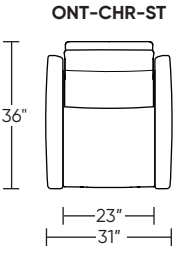

Wall Clearance: ST - 14", LG - 16", XL - 18"

Scale: 1/4 inch = 1 foot
All dimensions are approximate and subject to change.
Specify components from the sitting position.