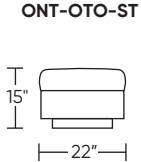

Wall Clearance: ST - 14", LG - 16", XL - 18"

Scale: 1/4 inch = 1 foot
All dimensions are approximate and subject to change.
Specify components from the sitting position.