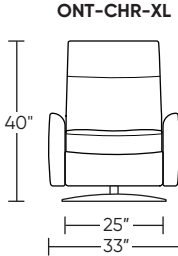

Wall Clearance: ST - 14", LG - 16", XL - 18"

Scale: 1/4 inch = 1 foot
All dimensions are approximate and subject to change.
Specify components from the sitting position.