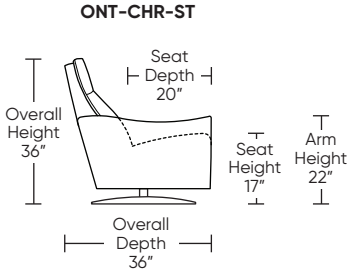

ONTARIO

Standard Features:

- Patented weight balanced mechanism
- Monofilament elastic webbing suspension
- Premium high-density, high-resiliency molded foam seat cushion encased in down
- Down encased cushioning
- Semi-attached back cushion
- Tight seat cushion
- Double-needle top-stitch with thick thread
- Manual articulating headrest
- Limited lifetime warranty on frame and suspension
- Quick-ship delivery
- Ten-year warranty on mechanism

Wall Clearance: ST - 14", LG - 16", XL - 18"

Scale: 1/4 inch = 1 foot
All dimensions are approximate and subject to change.
Specify components from the sitting position.