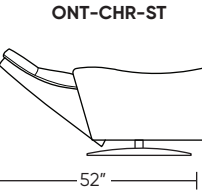

ONTARIO

Standard Features:

- Patented weight balanced mechanism
- Monofilament elastic webbing suspension
- Premium high-density, high-resiliency molded foam seat cushion encased in down
- Down encased cushioning
- Semi-attached back cushion
- Tight seat cushion
- Double-needle top-stitch with thick thread
- Manual articulating headrest
- Limited lifetime warranty on frame and suspension
- Quick-ship delivery
- Ten-year warranty on mechanism

Wall Clearance: ST - 14", LG - 16", XL - 18"

Scale: 1/4 inch = 1 foot
All dimensions are approximate and subject to change.
Specify components from the sitting position.