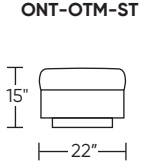

Wall Clearance: ST - 14", LG - 16", XL - 18"

Scale: 1/4 inch = 1 foot
All dimensions are approximate and subject to change.
Specify components from the sitting position.