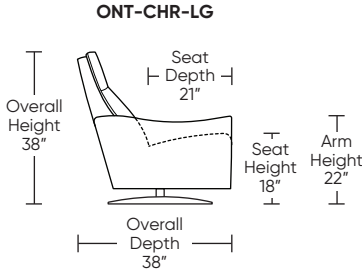

ONTARIO

Standard Features:

- Patented weight balanced mechanism
- Monofilament elastic webbing suspension
- Premium high-density, high-resiliency molded foam seat cushion encased in down
- Down encased cushioning
- Semi-attached back cushion
- Tight seat cushion
- Double-needle top-stitch with thick thread
- Manual articulating headrest
- Limited lifetime warranty on frame and suspension
- Quick-ship delivery
- Ten-year warranty on mechanism

Wall Clearance: ST - 14", LG - 16", XL - 18"

Scale: 1/4 inch = 1 foot
All dimensions are approximate and subject to change.
Specify components from the sitting position.