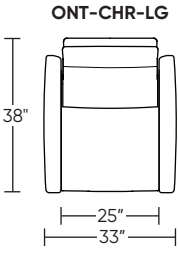

Wall Clearance: ST - 14", LG - 16", XL - 18"

Scale: 1/4 inch = 1 foot
All dimensions are approximate and subject to change.
Specify components from the sitting position.