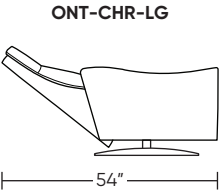

ONTARIO

Standard Features:

- Patented weight balanced mechanism
- Monofilament elastic webbing suspension
- Premium high-density, high-resiliency molded foam seat cushion encased in down
- Down encased cushioning
- Semi-attached back cushion
- Tight seat cushion
- Double-needle top-stitch with thick thread
- Manual articulating headrest
- Limited lifetime warranty on frame and suspension
- Quick-ship delivery
- Ten-year warranty on mechanism

Wall Clearance: ST - 14", LG - 16", XL - 18"

Scale: 1/4 inch = 1 foot
All dimensions are approximate and subject to change.
Specify components from the sitting position.