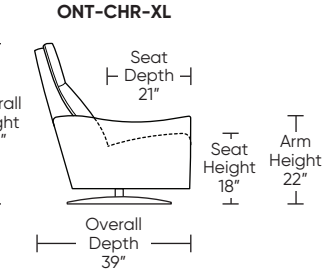

ONTARIO

Standard Features:

- Patented weight balanced mechanism
- Monofilament elastic webbing suspension
- Premium high-density, high-resiliency molded foam seat cushion encased in down
- Down encased cushioning
- Semi-attached back cushion
- Tight seat cushion
- Double-needle top-stitch with thick thread
- Manual articulating headrest
- Limited lifetime warranty on frame and suspension
- Quick-ship delivery
- Ten-year warranty on mechanism

Wall Clearance: ST - 14", LG - 16", XL - 18"

Scale: 1/4 inch = 1 foot
All dimensions are approximate and subject to change.
Specify components from the sitting position.