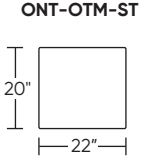

Wall Clearance: ST - 14", LG - 16", XL - 18"

Scale: 1/4 inch = 1 foot
All dimensions are approximate and subject to change.
Specify components from the sitting position.