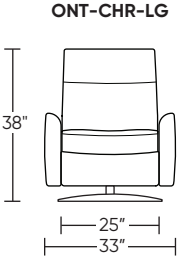

Wall Clearance: ST - 14", LG - 16", XL - 18"

Scale: 1/4 inch = 1 foot
All dimensions are approximate and subject to change.
Specify components from the sitting position.