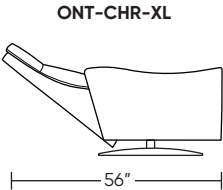

ONTARIO

Standard Features:

- Patented weight balanced mechanism
- Monofilament elastic webbing suspension
- Premium high-density, high-resiliency molded foam seat cushion encased in down
- Down encased cushioning
- Semi-attached back cushion
- Tight seat cushion
- Double-needle top-stitch with thick thread
- Manual articulating headrest
- Limited lifetime warranty on frame and suspension
- Quick-ship delivery
- Ten-year warranty on mechanism

Wall Clearance: ST - 14", LG - 16", XL - 18"

Scale: 1/4 inch = 1 foot
All dimensions are approximate and subject to change.
Specify components from the sitting position.