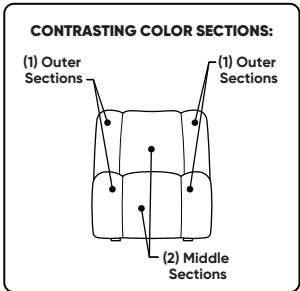

**Options:**

- Contrasting cover available (three tone):
  - Color 1 - Back and seat outer sections
  - Color 2 - Back and seat middle section

**Leg height is 1"**

Please use actual leather, fabric, Crypton®, Sunbrella® and Ultrasuede® swatches when specifying furniture as the colors shown may vary due to the printing process.

Scale: 1/4 inch = 1 foot  
All dimensions are approximate and subject to change.  
Specify components from the sitting position.