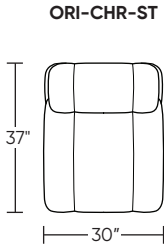

**Options:**

- Contrasting cover available (three tone):
  - Color 1 - Back and seat outer sections
  - Color 2 - Back and seat middle section

**Leg height is 1"**

Please use actual leather, fabric, Crypton®, Sunbrella® and Ultrasuede® swatches when specifying furniture as the colors shown may vary due to the printing process.

Scale: 1/4 inch = 1 foot  
All dimensions are approximate and subject to change.  
Specify components from the sitting position.