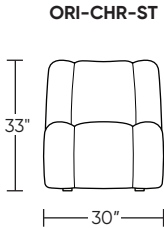

**Options:**

- Contrasting cover available (three tone):
  - Color 1 - Back and seat outer sections
  - Color 2 - Back and seat middle section

**Leg height is 1"**

Please use actual leather, fabric, Crypton®, Sunbrella® and Ultrasuede® swatches when specifying furniture as the colors shown may vary due to the printing process.

Scale: 1/4 inch = 1 foot  
All dimensions are approximate and subject to change.  
Specify components from the sitting position.