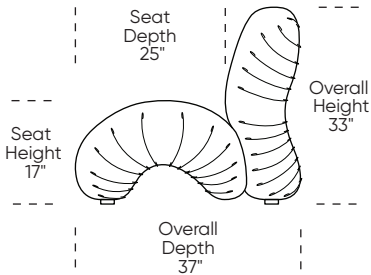

**Options:**

- Contrasting cover available (three tone):
  - Color 1 - Back and seat outer sections
  - Color 2 - Back and seat middle section

**Leg height is 1"**

Please use actual leather, fabric, Crypton®, Sunbrella® and Ultrasuede® swatches when specifying furniture as the colors shown may vary due to the printing process.

Scale: 1/4 inch = 1 foot  
All dimensions are approximate and subject to change.  
Specify components from the sitting position.