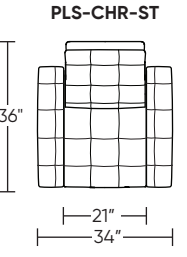

PILEUS

Standard Features:

- Patented weight balanced mechanism
- Monofilament elastic webbing suspension
- Premium high-density, high-resiliency molded foam seat cushion encased in down
- Down encased cushioning
- Buttonless tufted back and seat cushion
- Semi-attached back cushion
- Tight seat cushion
- Single-needle top-stitch with thick thread
- Manual articulating headrest
- Limited lifetime warranty on frame and suspension
- Quick-ship delivery
- Ten-year warranty on mechanism

Scale: 1/4 inch = 1 foot

All dimensions are approximate and subject to change. Specify components from the sitting position.

Wall Clearance: ST - 14", LG - 16", XL - 18"