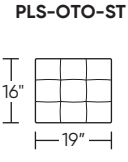

Scale: 1/4 inch = 1 foot

All dimensions are approximate and subject to change. Specify components from the sitting position.

Wall Clearance: ST - 14", LG - 16", XL - 18"