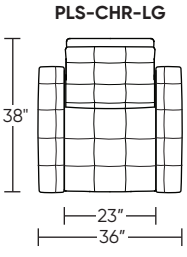

PILEUS

Standard Features:

- Patented weight balanced mechanism
- Monofilament elastic webbing suspension
- Premium high-density, high-resiliency molded foam seat cushion encased in down
- Down encased cushioning
- Buttonless tufted back and seat cushion
- Semi-attached back cushion
- Tight seat cushion
- Single-needle top-stitch with thick thread
- Manual articulating headrest
- Limited lifetime warranty on frame and suspension
- Quick-ship delivery
- Ten-year warranty on mechanism

Scale: 1/4 inch = 1 foot

All dimensions are approximate and subject to change. Specify components from the sitting position.

Wall Clearance: ST - 14", LG - 16", XL - 18"