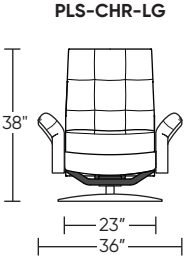

PILEUS

Standard Features:

- Patented weight balanced mechanism
- Monofilament elastic webbing suspension
- Premium high-density, high-resiliency molded foam seat cushion encased in down
- Down encased cushioning
- Buttonless tufted back and seat cushion
- Semi-attached back cushion
- Tight seat cushion
- Single-needle top-stitch with thick thread
- Manual articulating headrest
- Limited lifetime warranty on frame and suspension
- Quick-ship delivery
- Ten-year warranty on mechanism

Scale: 1/4 inch = 1 foot

All dimensions are approximate and subject to change. Specify components from the sitting position.

Wall Clearance: ST - 14", LG - 16", XL - 18"