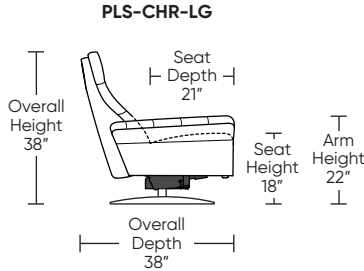

PILEUS

Standard Features:

- Patented weight balanced mechanism
- Monofilament elastic webbing suspension
- Premium high-density, high-resiliency molded foam seat cushion encased in down
- Down encased cushioning
- Buttonless tufted back and seat cushion
- Semi-attached back cushion
- Tight seat cushion
- Single-needle top-stitch with thick thread
- Manual articulating headrest
- Limited lifetime warranty on frame and suspension
- Quick-ship delivery
- Ten-year warranty on mechanism

Scale: 1/4 inch = 1 foot

All dimensions are approximate and subject to change. Specify components from the sitting position.

Wall Clearance: ST - 14", LG - 16", XL - 18"