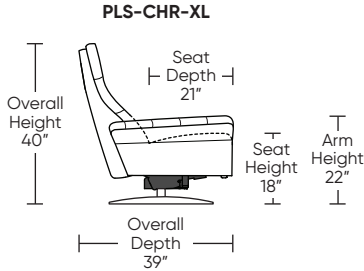

PILEUS

Standard Features:

- Patented weight balanced mechanism
- Monofilament elastic webbing suspension
- Premium high-density, high-resiliency molded foam seat cushion encased in down
- Down encased cushioning
- Buttonless tufted back and seat cushion
- Semi-attached back cushion
- Tight seat cushion
- Single-needle top-stitch with thick thread
- Manual articulating headrest
- Limited lifetime warranty on frame and suspension
- Quick-ship delivery
- Ten-year warranty on mechanism

Scale: 1/4 inch = 1 foot

All dimensions are approximate and subject to change. Specify components from the sitting position.

Wall Clearance: ST - 14", LG - 16", XL - 18"