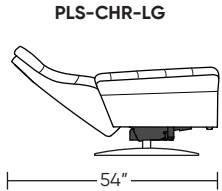

PILEUS

Standard Features:

- Patented weight balanced mechanism
- Monofilament elastic webbing suspension
- Premium high-density, high-resiliency molded foam seat cushion encased in down
- Down encased cushioning
- Buttonless tufted back and seat cushion
- Semi-attached back cushion
- Tight seat cushion
- Single-needle top-stitch with thick thread
- Manual articulating headrest
- Limited lifetime warranty on frame and suspension
- Quick-ship delivery
- Ten-year warranty on mechanism

Scale: 1/4 inch = 1 foot

All dimensions are approximate and subject to change. Specify components from the sitting position.

Wall Clearance: ST - 14", LG - 16", XL - 18"