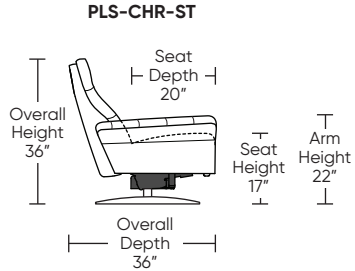

PILEUS

Standard Features:

- Patented weight balanced mechanism
- Monofilament elastic webbing suspension
- Premium high-density, high-resiliency molded foam seat cushion encased in down
- Down encased cushioning
- Buttonless tufted back and seat cushion
- Semi-attached back cushion
- Tight seat cushion
- Single-needle top-stitch with thick thread
- Manual articulating headrest
- Limited lifetime warranty on frame and suspension
- Quick-ship delivery
- Ten-year warranty on mechanism

Scale: 1/4 inch = 1 foot

All dimensions are approximate and subject to change. Specify components from the sitting position.

Wall Clearance: ST - 14", LG - 16", XL - 18"