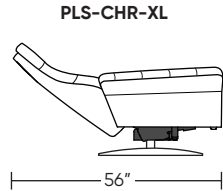

PILEUS

Standard Features:

- Patented weight balanced mechanism
- Monofilament elastic webbing suspension
- Premium high-density, high-resiliency molded foam seat cushion encased in down
- Down encased cushioning
- Buttonless tufted back and seat cushion
- Semi-attached back cushion
- Tight seat cushion
- Single-needle top-stitch with thick thread
- Manual articulating headrest
- Limited lifetime warranty on frame and suspension
- Quick-ship delivery
- Ten-year warranty on mechanism

Scale: 1/4 inch = 1 foot

All dimensions are approximate and subject to change. Specify components from the sitting position.

Wall Clearance: ST - 14", LG - 16", XL - 18"