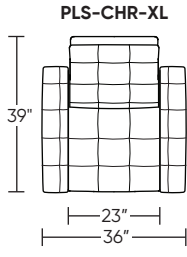

PILEUS

Standard Features:

- Patented weight balanced mechanism
- Monofilament elastic webbing suspension
- Premium high-density, high-resiliency molded foam seat cushion encased in down
- Down encased cushioning
- Buttonless tufted back and seat cushion
- Semi-attached back cushion
- Tight seat cushion
- Single-needle top-stitch with thick thread
- Manual articulating headrest
- Limited lifetime warranty on frame and suspension
- Quick-ship delivery
- Ten-year warranty on mechanism

Scale: 1/4 inch = 1 foot

All dimensions are approximate and subject to change. Specify components from the sitting position.

Wall Clearance: ST - 14", LG - 16", XL - 18"