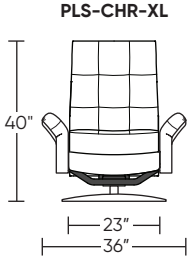

Scale: 1/4 inch = 1 foot

All dimensions are approximate and subject to change. Specify components from the sitting position.

Wall Clearance: ST - 14", LG - 16", XL - 18"