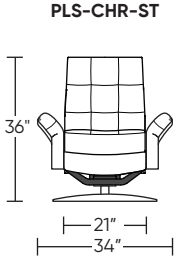

Scale: 1/4 inch = 1 foot

All dimensions are approximate and subject to change. Specify components from the sitting position.

Wall Clearance: ST - 14", LG - 16", XL - 18"