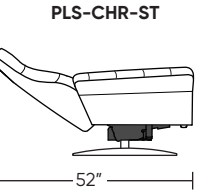

PILEUS

Standard Features:

- Patented weight balanced mechanism
- Monofilament elastic webbing suspension
- Premium high-density, high-resiliency molded foam seat cushion encased in down
- Down encased cushioning
- Buttonless tufted back and seat cushion
- Semi-attached back cushion
- Tight seat cushion
- Single-needle top-stitch with thick thread
- Manual articulating headrest
- Limited lifetime warranty on frame and suspension
- Quick-ship delivery
- Ten-year warranty on mechanism

Scale: 1/4 inch = 1 foot

All dimensions are approximate and subject to change. Specify components from the sitting position.

Wall Clearance: ST - 14", LG - 16", XL - 18"