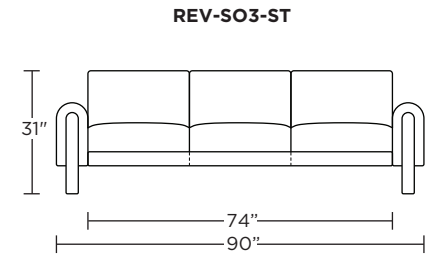

Leg height is 7"

Please use actual leather, fabric, Crypton®, Sunbrella® and Ultrasuede® swatches when specifying furniture as the colors shown may vary due to the printing process.

Scale: 1/4 inch = 1 foot
All dimensions are approximate and subject to change.
Specify components from the sitting position.