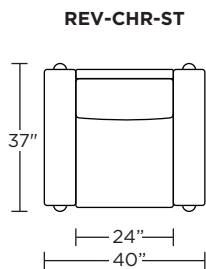

Leg height is 7"

Please use actual leather, fabric, Crypton®, Sunbrella® and Ultrasuede® swatches when specifying furniture as the colors shown may vary due to the printing process.

Scale: 1/4 inch = 1 foot
All dimensions are approximate and subject to change.
Specify components from the sitting position.