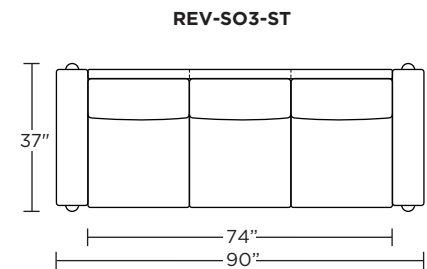

Leg height is 7"

Please use actual leather, fabric, Crypton®, Sunbrella® and Ultrasuede® swatches when specifying furniture as the colors shown may vary due to the printing process.

Scale: 1/4 inch = 1 foot
All dimensions are approximate and subject to change.
Specify components from the sitting position.