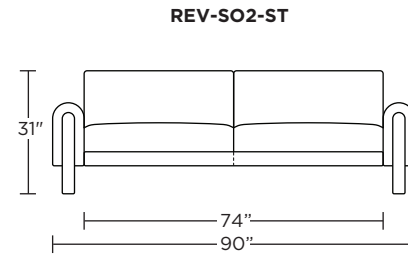

Leg height is 7"

Please use actual leather, fabric, Crypton®, Sunbrella® and Ultrasuede® swatches when specifying furniture as the colors shown may vary due to the printing process.

Scale: 1/4 inch = 1 foot
All dimensions are approximate and subject to change.
Specify components from the sitting position.