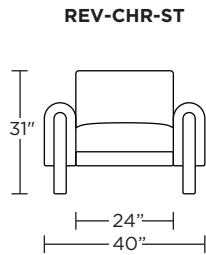

Leg height is 7"

Please use actual leather, fabric, Crypton®, Sunbrella® and Ultrasuede® swatches when specifying furniture as the colors shown may vary due to the printing process.

Scale: 1/4 inch = 1 foot
All dimensions are approximate and subject to change.
Specify components from the sitting position.