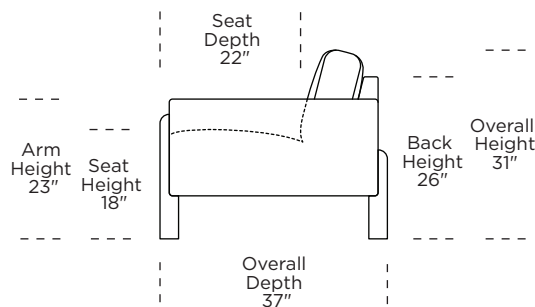

Leg height is 7"

Please use actual leather, fabric, Crypton®, Sunbrella® and Ultrasuede® swatches when specifying furniture as the colors shown may vary due to the printing process.

Scale: 1/4 inch = 1 foot
All dimensions are approximate and subject to change.
Specify components from the sitting position.