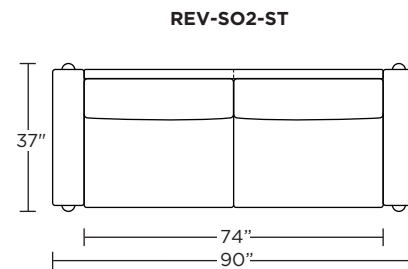

Leg height is 7"

Please use actual leather, fabric, Crypton®, Sunbrella® and Ultrasuede® swatches when specifying furniture as the colors shown may vary due to the printing process.

Scale: 1/4 inch = 1 foot
All dimensions are approximate and subject to change.
Specify components from the sitting position.