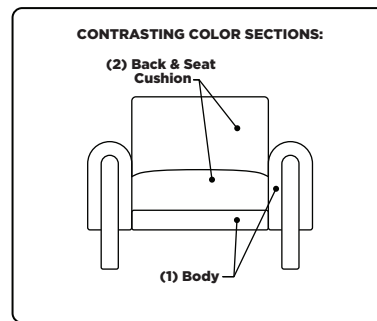

Leg height is 7"

Please use actual leather, fabric, Crypton®, Sunbrella® and Ultrasuede® swatches when specifying furniture as the colors shown may vary due to the printing process.

Scale: 1/4 inch = 1 foot
All dimensions are approximate and subject to change.
Specify components from the sitting position.