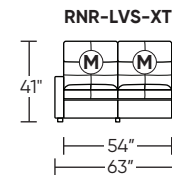

Additional Power Options:

- Motorized recliner with an in-arm control panel that is easy to use and includes a USB-C charging port
- Available on seats with an arm (Right and left arms on SO3, both seats on LVS, and seat on RCH)
- SO3 middle seat has Power, Manual, or Stationary options
- Motor and electronics have a three-year warranty
- Lithium-ion battery pack available
- Battery pack has a one-year warranty

Wall Clearance is 16"

Leg height is 2"

MOTION LEGEND:

- M = Motion* only
- O = Optional motion* or stationary

*Manual and Power motion available

Scale: 1/8 inch = 1 foot
All dimensions are approximate and subject to change.
Specify components from the sitting position.