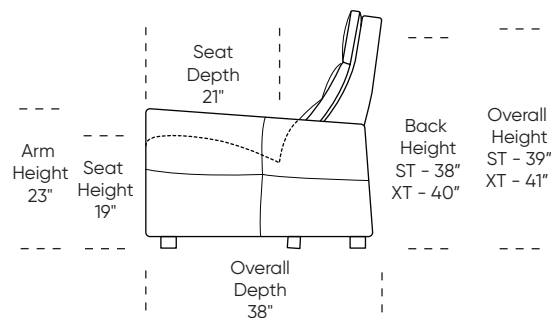

Wall Clearance is 16"

Leg height is 2"

MOTION LEGEND:

- M = Motion* only
- O = Optional motion* or stationary

*Manual and Power motion available

Scale: 1/8 inch = 1 foot
All dimensions are approximate and subject to change.
Specify components from the sitting position.