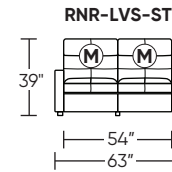

Additional Power Options:

- Motorized recliner with an in-arm control panel that is easy to use and includes a USB-C charging port
- Available on seats with an arm (Right and left arms on SO3, both seats on LVS, and seat on RCH)
- SO3 middle seat has Power, Manual, or Stationary options
- Motor and electronics have a three-year warranty
- Lithium-ion battery pack available
- Battery pack has a one-year warranty

Wall Clearance is 16"

Leg height is 2"

MOTION LEGEND:

- M = Motion* only
- O = Optional motion* or stationary

*Manual and Power motion available

Scale: 1/8 inch = 1 foot
All dimensions are approximate and subject to change.
Specify components from the sitting position.