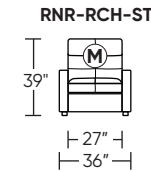

Wall Clearance is 16"

Leg height is 2"

MOTION LEGEND:

- M = Motion* only
- O = Optional motion* or stationary

*Manual and Power motion available

Scale: 1/8 inch = 1 foot
All dimensions are approximate and subject to change.
Specify components from the sitting position.