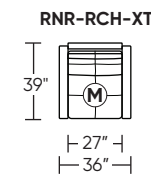

Wall Clearance is 16"

Leg height is 2"

MOTION LEGEND:

- M = Motion* only
- O = Optional motion* or stationary

*Manual and Power motion available

Scale: 1/8 inch = 1 foot
All dimensions are approximate and subject to change.
Specify components from the sitting position.