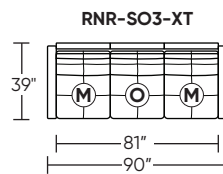

Options:

- Trillium encased cushioning
- Wood legs available in Dune, Ebony, Mink or Oiled Ash finish
- Contrasting stitch detail available in Bermuda Green, Beige, Black, Brown, Charcoal, Cream, Espresso, Gold Brown, Grey, Lemon, Midnight Blue, and Scarlet thread color

Additional Power Options:

- Motorized recliner with an in-arm control panel that is easy to use and includes a USB-C charging port
- Available on seats with an arm (Right and left arms on SO3, both seats on LVS, and seat on RCH)
- SO3 middle seat has Power, Manual, or Stationary options
- Motor and electronics have a three-year warranty
- Lithium-ion battery pack available
- Battery pack has a one-year warranty

Please use actual leather, fabric, Crypton®, Sunbrella® and Ultrasuede® swatches when specifying furniture as the colors shown may vary due to the printing process.

NOTE: Please be advised that microfiber fabrics like SUEDELIFE and VEELIFE, and velvet fabrics such as JENSON, REED, and SURF, are not recommended for this style. For a comprehensive list of covers that are NOT suggested, please contact American Leather Support Services. This information can also be found on the fabric landing pages of our website or by scanning the swatch QR code.

Wall Clearance is 16"

Leg height is 2"

MOTION LEGEND:

- M = Motion* only
- O = Optional motion* or stationary

*Manual and Power motion available

Scale: 1/8 inch = 1 foot
All dimensions are approximate and subject to change.
Specify components from the sitting position.