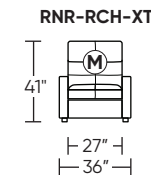

Additional Power Options:

- Motorized recliner with an in-arm control panel that is easy to use and includes a USB-C charging port
- Available on seats with an arm (Right and left arms on SO3, both seats on LVS, and seat on RCH)
- SO3 middle seat has Power, Manual, or Stationary options
- Motor and electronics have a three-year warranty
- Lithium-ion battery pack available
- Battery pack has a one-year warranty

Wall Clearance is 16"

Leg height is 2"

MOTION LEGEND:

- M = Motion* only
- O = Optional motion* or stationary

*Manual and Power motion available

Scale: 1/8 inch = 1 foot
All dimensions are approximate and subject to change.
Specify components from the sitting position.