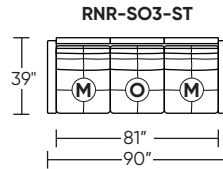

Options:

- Trillium encased cushioning
- Wood legs available in Dune, Ebony, Mink or Oiled Ash finish
- Contrasting stitch detail available in Bermuda Green, Beige, Black, Brown, Charcoal, Cream, Espresso, Gold Brown, Grey, Lemon, Midnight Blue, and Scarlet thread color

Additional Power Options:

- Motorized recliner with an in-arm control panel that is easy to use and includes a USB-C charging port
- Available on seats with an arm (Right and left arms on SO3, both seats on LVS, and seat on RCH)
- SO3 middle seat has Power, Manual, or Stationary options
- Motor and electronics have a three-year warranty
- Lithium-ion battery pack available
- Battery pack has a one-year warranty

Please use actual leather, fabric, Crypton®, Sunbrella® and Ultrasuede® swatches when specifying furniture as the colors shown may vary due to the printing process.

NOTE: Please be advised that microfiber fabrics like SUEDELIFE and VEELIFE, and velvet fabrics such as JENSON, REED, and SURF, are not recommended for this style. For a comprehensive list of covers that are NOT suggested, please contact American Leather Support Services. This information can also be found on the fabric landing pages of our website or by scanning the swatch QR code.

Wall Clearance is 16"

Leg height is 2"

MOTION LEGEND:

- M = Motion* only
- O = Optional motion* or stationary

*Manual and Power motion available

Scale: 1/8 inch = 1 foot
All dimensions are approximate and subject to change.
Specify components from the sitting position.