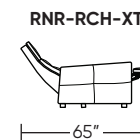

Additional Power Options:

- Motorized recliner with an in-arm control panel that is easy to use and includes a USB-C charging port
- Available on seats with an arm (Right and left arms on SO3, both seats on LVS, and seat on RCH)
- SO3 middle seat has Power, Manual, or Stationary options
- Motor and electronics have a three-year warranty
- Lithium-ion battery pack available
- Battery pack has a one-year warranty

Wall Clearance is 16"

Leg height is 2"

MOTION LEGEND:

- M = Motion* only
- O = Optional motion* or stationary

*Manual and Power motion available

Scale: 1/8 inch = 1 foot
All dimensions are approximate and subject to change.
Specify components from the sitting position.