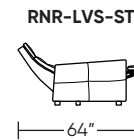

Additional Power Options:

- Motorized recliner with an in-arm control panel that is easy to use and includes a USB-C charging port
- Available on seats with an arm (Right and left arms on SO3, both seats on LVS, and seat on RCH)
- SO3 middle seat has Power, Manual, or Stationary options
- Motor and electronics have a three-year warranty
- Lithium-ion battery pack available
- Battery pack has a one-year warranty

Wall Clearance is 16"

Leg height is 2"

MOTION LEGEND:

- M = Motion* only
- O = Optional motion* or stationary

*Manual and Power motion available

Scale: 1/8 inch = 1 foot
All dimensions are approximate and subject to change.
Specify components from the sitting position.