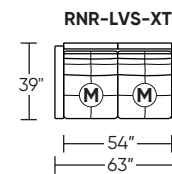

Additional Power Options:

- Motorized recliner with an in-arm control panel that is easy to use and includes a USB-C charging port
- Available on seats with an arm (Right and left arms on SO3, both seats on LVS, and seat on RCH)
- SO3 middle seat has Power, Manual, or Stationary options
- Motor and electronics have a three-year warranty
- Lithium-ion battery pack available
- Battery pack has a one-year warranty

Wall Clearance is 16"

Leg height is 2"

MOTION LEGEND:

- M = Motion* only
- O = Optional motion* or stationary

*Manual and Power motion available

Scale: 1/8 inch = 1 foot
All dimensions are approximate and subject to change.
Specify components from the sitting position.