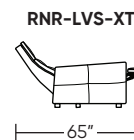

Additional Power Options:

- Motorized recliner with an in-arm control panel that is easy to use and includes a USB-C charging port
- Available on seats with an arm (Right and left arms on SO3, both seats on LVS, and seat on RCH)
- SO3 middle seat has Power, Manual, or Stationary options
- Motor and electronics have a three-year warranty
- Lithium-ion battery pack available
- Battery pack has a one-year warranty

Wall Clearance is 16"

Leg height is 2"

MOTION LEGEND:

- M = Motion* only
- O = Optional motion* or stationary

*Manual and Power motion available

Scale: 1/8 inch = 1 foot
All dimensions are approximate and subject to change.
Specify components from the sitting position.