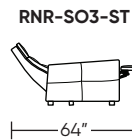

Additional Power Options:

- Motorized recliner with an in-arm control panel that is easy to use and includes a USB-C charging port
- Available on seats with an arm (Right and left arms on SO3, both seats on LVS, and seat on RCH)
- SO3 middle seat has Power, Manual, or Stationary options
- Motor and electronics have a three-year warranty
- Lithium-ion battery pack available
- Battery pack has a one-year warranty

Wall Clearance is 16"

Leg height is 2"

MOTION LEGEND:

- M = Motion* only
- O = Optional motion* or stationary

*Manual and Power motion available

Scale: 1/8 inch = 1 foot
All dimensions are approximate and subject to change.
Specify components from the sitting position.