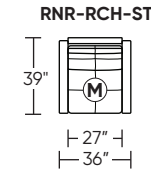

Wall Clearance is 16"

Leg height is 2"

MOTION LEGEND:

- M = Motion* only
- O = Optional motion* or stationary

*Manual and Power motion available

Scale: 1/8 inch = 1 foot
All dimensions are approximate and subject to change.
Specify components from the sitting position.