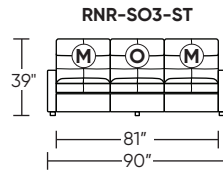

Options:

- Trillium encased cushioning
- Wood legs available in Dune, Ebony, Mink or Oiled Ash finish
- Contrasting stitch detail available in Bermuda Green, Beige, Black, Brown, Charcoal, Cream, Espresso, Gold Brown, Grey, Lemon, Midnight Blue, and Scarlet thread color

Additional Power Options:

- Motorized recliner with an in-arm control panel that is easy to use and includes a USB-C charging port
- Available on seats with an arm (Right and left arms on SO3, both seats on LVS, and seat on RCH)
- SO3 middle seat has Power, Manual, or Stationary options
- Motor and electronics have a three-year warranty
- Lithium-ion battery pack available
- Battery pack has a one-year warranty

Please use actual leather, fabric, Crypton®, Sunbrella® and Ultrasuede® swatches when specifying furniture as the colors shown may vary due to the printing process.

NOTE: Please be advised that microfiber fabrics like SUEDELIFE and VEELIFE, and velvet fabrics such as JENSON, REED, and SURF, are not recommended for this style. For a comprehensive list of covers that are NOT suggested, please contact American Leather Support Services. This information can also be found on the fabric landing pages of our website or by scanning the swatch QR code.

Wall Clearance is 16"

Leg height is 2"

MOTION LEGEND:

- M = Motion* only
- O = Optional motion* or stationary

*Manual and Power motion available

Scale: 1/8 inch = 1 foot
All dimensions are approximate and subject to change.
Specify components from the sitting position.