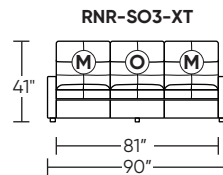

Options:

- Trillium encased cushioning
- Wood legs available in Dune, Ebony, Mink or Oiled Ash finish
- Contrasting stitch detail available in Bermuda Green, Beige, Black, Brown, Charcoal, Cream, Espresso, Gold Brown, Grey, Lemon, Midnight Blue, and Scarlet thread color

Additional Power Options:

- Motorized recliner with an in-arm control panel that is easy to use and includes a USB-C charging port
- Available on seats with an arm (Right and left arms on SO3, both seats on LVS, and seat on RCH)
- SO3 middle seat has Power, Manual, or Stationary options
- Motor and electronics have a three-year warranty
- Lithium-ion battery pack available
- Battery pack has a one-year warranty

Please use actual leather, fabric, Crypton®, Sunbrella® and Ultrasuede® swatches when specifying furniture as the colors shown may vary due to the printing process.

NOTE: Please be advised that microfiber fabrics like SUEDELIFE and VEELIFE, and velvet fabrics such as JENSON, REED, and SURF, are not recommended for this style. For a comprehensive list of covers that are NOT suggested, please contact American Leather Support Services. This information can also be found on the fabric landing pages of our website or by scanning the swatch QR code.

Wall Clearance is 16"

Leg height is 2"

MOTION LEGEND:

- M = Motion* only
- O = Optional motion* or stationary

*Manual and Power motion available

Scale: 1/8 inch = 1 foot
All dimensions are approximate and subject to change.
Specify components from the sitting position.