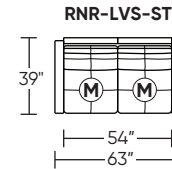

Options:

- Trillium encased cushioning
- Wood legs available in Dune, Ebony, Mink or Oiled Ash finish
- Contrasting stitch detail available in Bermuda Green, Beige, Black, Brown, Charcoal, Cream, Espresso, Gold Brown, Grey, Lemon, Midnight Blue, and Scarlet thread color

Additional Power Options:

- Motorized recliner with an in-arm control panel that is easy to use and includes a USB-C charging port
- Available on seats with an arm (Right and left arms on SO3, both seats on LVS, and seat on RCH)
- SO3 middle seat has Power, Manual, or Stationary options
- Motor and electronics have a three-year warranty
- Lithium-ion battery pack available
- Battery pack has a one-year warranty

Please use actual leather, fabric, Crypton®, Sunbrella® and Ultrasuede® swatches when specifying furniture as the colors shown may vary due to the printing process.

NOTE: Please be advised that microfiber fabrics like SUEDELIFE and VEELIFE, and velvet fabrics such as JENSON, REED, and SURF, are not recommended for this style. For a comprehensive list of covers that are NOT suggested, please contact American Leather Support Services. This information can also be found on the fabric landing pages of our website or by scanning the swatch QR code.

Wall Clearance is 16"

Leg height is 2"

MOTION LEGEND:

- M = Motion* only
- O = Optional motion* or stationary

*Manual and Power motion available

Scale: 1/8 inch = 1 foot
All dimensions are approximate and subject to change.
Specify components from the sitting position.