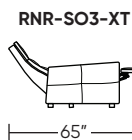

Options:

- Trillium encased cushioning
- Wood legs available in Dune, Ebony, Mink or Oiled Ash finish
- Contrasting stitch detail available in Bermuda Green, Beige, Black, Brown, Charcoal, Cream, Espresso, Gold Brown, Grey, Lemon, Midnight Blue, and Scarlet thread color

Additional Power Options:

- Motorized recliner with an in-arm control panel that is easy to use and includes a USB-C charging port
- Available on seats with an arm (Right and left arms on SO3, both seats on LVS, and seat on RCH)
- SO3 middle seat has Power, Manual, or Stationary options
- Motor and electronics have a three-year warranty
- Lithium-ion battery pack available
- Battery pack has a one-year warranty

Please use actual leather, fabric, Crypton®, Sunbrella® and Ultrasuede® swatches when specifying furniture as the colors shown may vary due to the printing process.

NOTE: Please be advised that microfiber fabrics like SUEDELIFE and VEELIFE, and velvet fabrics such as JENSON, REED, and SURF, are not recommended for this style. For a comprehensive list of covers that are NOT suggested, please contact American Leather Support Services. This information can also be found on the fabric landing pages of our website or by scanning the swatch QR code.

Wall Clearance is 16"

Leg height is 2"

MOTION LEGEND:

- M = Motion* only
- O = Optional motion* or stationary

*Manual and Power motion available

Scale: 1/8 inch = 1 foot
All dimensions are approximate and subject to change.
Specify components from the sitting position.