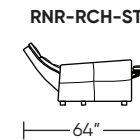

Additional Power Options:

- Motorized recliner with an in-arm control panel that is easy to use and includes a USB-C charging port
- Available on seats with an arm (Right and left arms on SO3, both seats on LVS, and seat on RCH)
- SO3 middle seat has Power, Manual, or Stationary options
- Motor and electronics have a three-year warranty
- Lithium-ion battery pack available
- Battery pack has a one-year warranty

Wall Clearance is 16"

Leg height is 2"

MOTION LEGEND:

- M = Motion* only
- O = Optional motion* or stationary

*Manual and Power motion available

Scale: 1/8 inch = 1 foot
All dimensions are approximate and subject to change.
Specify components from the sitting position.