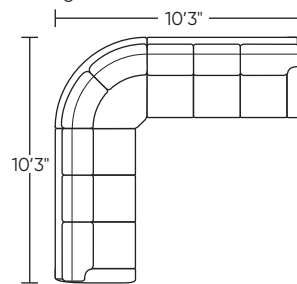

Suggested Configurations

**SVY-SO3-LA
SVY-CNR-ST
SVY-SO3-RA**