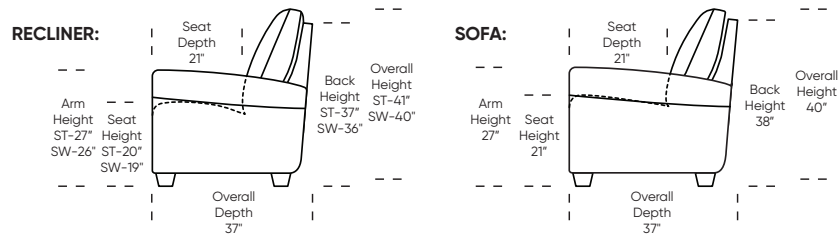

Options:

- Premium high-density, high-resiliency foam seats encased in down with semi-attached down back cushions
- Extra-firm premium high-density, high-resiliency foam seats encased in down with semi-attached down back cushions
- Extra-firm premium high-density, high-resiliency foam seats with semi-attached fiber back cushions
- Premium high-density, high-resiliency spring foam seats with semi-attached fiber back cushions
- Premium high-density, high-resiliency spring foam seats encased in down with semi-attached down back cushions
- Wood legs available in Dune, Ebony, Mink, or Oiled Ash finish

Additional Power Options:

- Motorized recliner* with an in-arm control panel that is easy to use and includes a USB charging port
- Available on seats with an arm (Right and left arms on RO3, both seats on RVS)
- RO3 middle seat has Power, Manual, or Stationary options
- Motor and electronics have a limited three-year warranty
- Lithium-ion battery pack available
- Battery pack has a one-year warranty

*Recommended to use a battery pack with the motorized swivel recliner SVY-RCC-SW because of its low profile and swivel function. Plugging it into the wall is not advised.

Please use actual leather, fabric, Crypton®, Sunbrella® and Ultrasuede® swatches when specifying furniture as the colors shown may vary due to the printing process.

MOTION LEGEND:

- (M) = Motion* only
- (M) with a dot = Optional motion* or stationary

*Manual and Power motion available