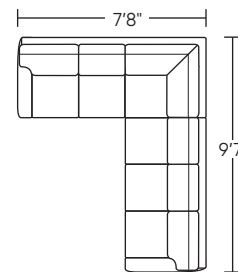

**SVY-SQS-RA
SVY-SO3-LA**