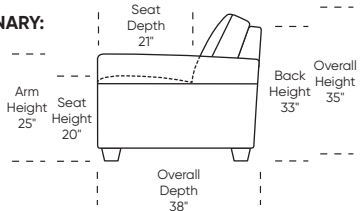

STATIONARY: