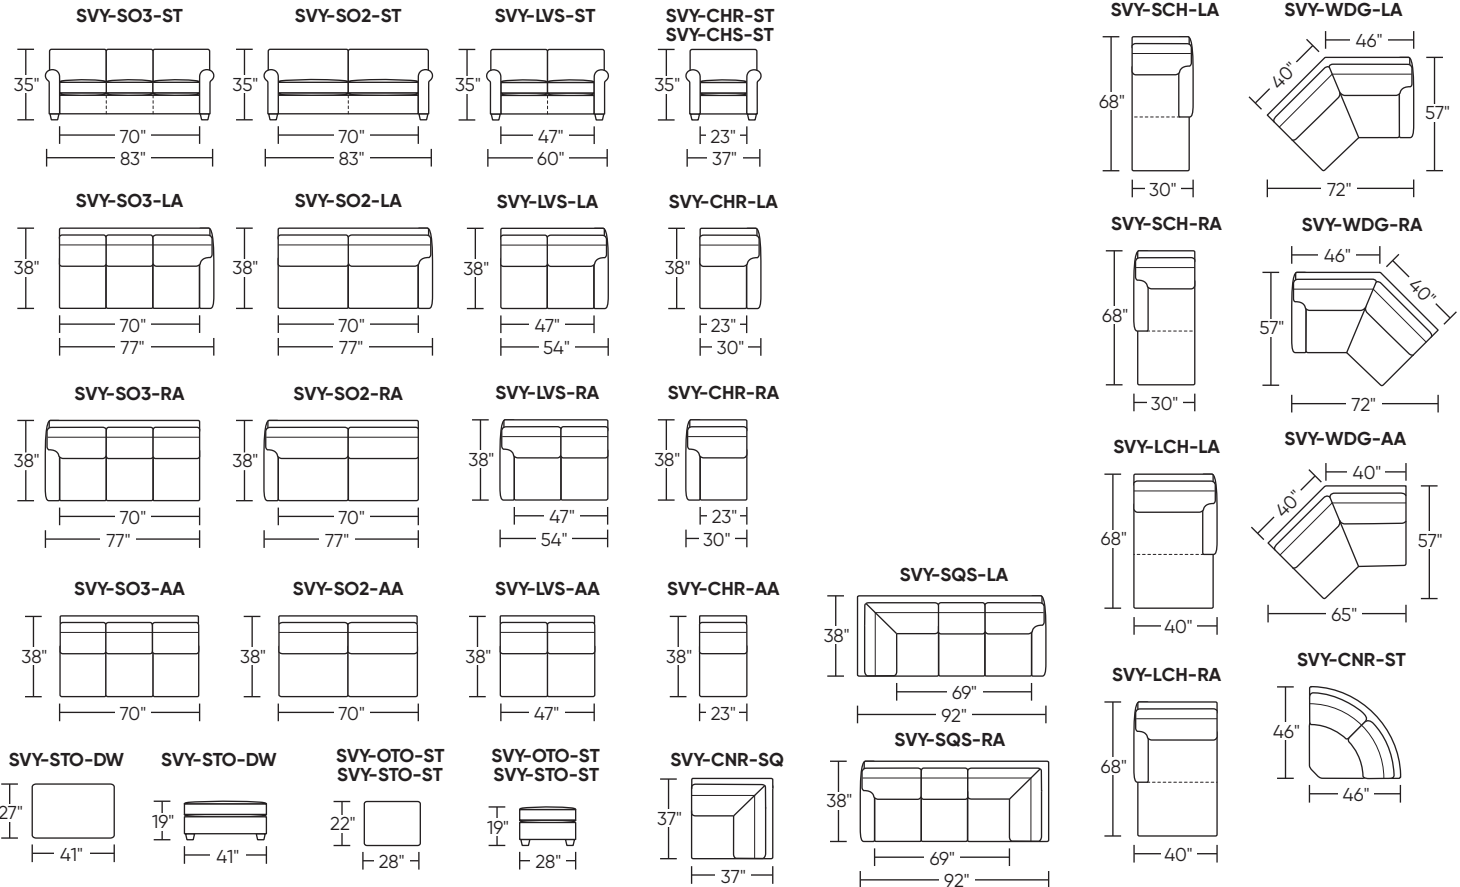

AMERICAN LEATHER® AMERICAN LEATHER® CLASSICS COLLECTION SOFAS & SECTIONALS

Standard Features:

- Advanced unidirectional suspension system
- Premium high-density, high-resiliency foam seats
- Loose back and seat cushions
- Welt cord detail on front arms
- Double-needle top-stitch
- Quick-ship delivery
- Limited lifetime warranty on frame and suspension

Options:

- Premium high-density, high-resiliency foam seats encased in down
- Extra-firm premium high-density, high-resiliency foam seats encased in down
- Extra-firm premium high-density, high-resiliency foam seats
- Premium high-density, high-resiliency spring foam seats
- Premium high-density, high-resiliency spring foam seats encased in down
- Wood legs available in Dune, Ebony, Mink, or Oiled Ash finish

*Recommended to use a battery pack with the motorized swivel recliner SVY-RCC-SW because of its low profile and swivel function. Plugging it into the wall is not advised.

Please use actual leather, fabric, Crypton®, Sunbrella® and Ultrasuede® swatches when specifying furniture as the colors shown may vary due to the printing process.

SAVOY