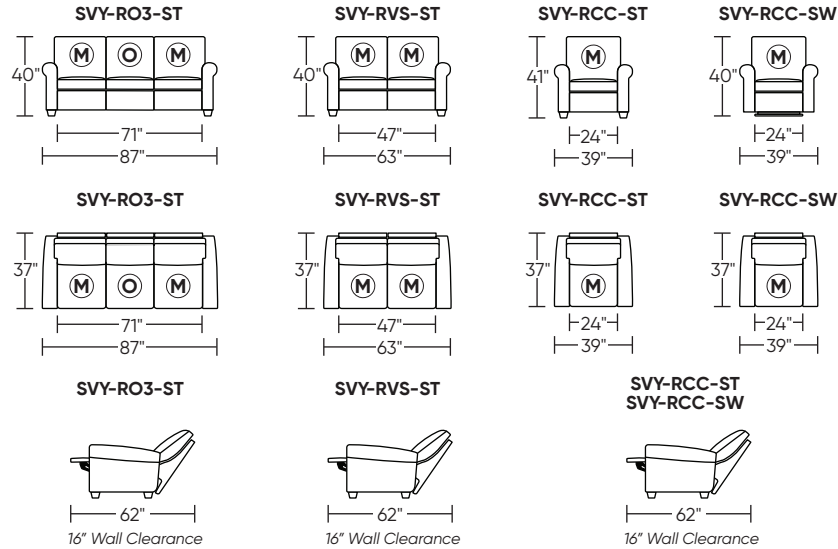

Options:

- Premium high-density, high-resiliency foam seats encased in down with semi-attached down back cushions
- Extra-firm premium high-density, high-resiliency foam seats encased in down with semi-attached down back cushions
- Extra-firm premium high-density, high-resiliency foam seats with semi-attached fiber back cushions
- Premium high-density, high-resiliency spring foam seats with semi-attached fiber back cushions
- Premium high-density, high-resiliency spring foam seats encased in down with semi-attached down back cushions
- Wood legs available in Dune, Ebony, Mink, or Oiled Ash finish

Additional Power Options:

- Motorized recliner* with an in-arm control panel that is easy to use and includes a USB charging port
- Available on seats with an arm (Right and left arms on RO3, both seats on RVS)
- RO3 middle seat has Power, Manual, or Stationary options
- Motor and electronics have a limited three-year warranty
- Lithium-ion battery pack available
- Battery pack has a one-year warranty

*Recommended to use a battery pack with the motorized swivel recliner SVY-RCC-SW because of its low profile and swivel function. Plugging it into the wall is not advised.

Please use actual leather, fabric, Crypton®, Sunbrella® and Ultrasuede® swatches when specifying furniture as the colors shown may vary due to the printing process.

MOTION LEGEND:

- (M) = Motion* only
- (M) with a dot = Optional motion* or stationary

*Manual and Power motion available